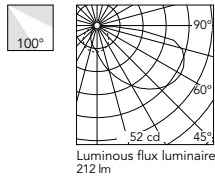

Surface signalling lamp for indoor or outdoor use. Non-regulable 100-240V, 50-60Hz power supply included.

- 09.3001.01B
- 09.3001.72B
- 09.3001.04B
- 09.3001.18B

Beam Angle: 100°

h(m)	E(lx)	D(m)
1	52	10.35
2	13	20.70
3	6	31.04
4	3	41.39
5	2	51.74