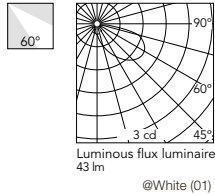

Recessed signalling lamp for indoor or outdoor use. Non-regulable 100-240V, 50-60Hz power supply included.

- 09.3000.01C
- 09.3000.72C
- 09.3000.04C
- 09.3000.18C

Beam Angle: 60°

h(m)	E(lx)	D(m)
1	3	6.28
2	1	12.56
3	0	18.84
4	0	25.12
5	0	31.40