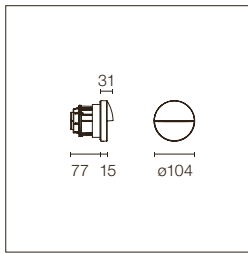

GIANO

Giano Ø100

Light Source: Power LED 1W - 77 lm - 3000K/CRI 80

Apparecchio di segnalazione da incasso per applicazione in interni o esterni. Fonte di alimentazione non regolabile 100-240V, 50-60Hz integrata.

Recessed signalling lamp for indoor or outdoor use. Non-regulable 100-240V, 50-60Hz power supply included.

- 09.3000.01C
- 09.3000.72C
- 09.3000.04C
- 09.3000.18C