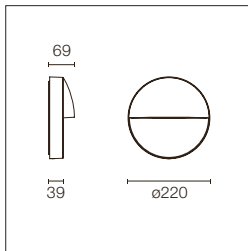

Giano Ø220

Light Source: Power LED 6W - 650 lm - 3000K/CRI 80

Apparecchio di segnalazione a superficie per applicazione in interni o esterni. Fonte di alimentazione non regolabile 100-240V, 50-60Hz integrata.

Surface signalling lamp for indoor or outdoor use. Non-regulable 100-240V, 50-60Hz power supply included.

- 09.3001.01B
- 09.3001.72B
- 09.3001.04B
- 09.3001.18B