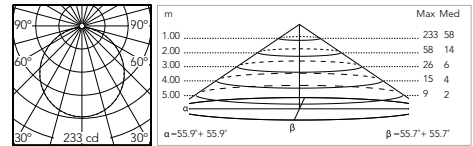

Captain Flint Outdoor B1

Integriertes Netzteil ON/OFF oder dimmbar 220-240V. Die Lichtquelle ist mit einem wasserdichten Kabel für den Anschluss an das Stromnetz ausgestattet. Auf Anfrage Kasten für Boden- oder Steinpflasterinstallationen mit Betonsokkel.

Integrated ON/OFF or dimmable 220-240V power supply. For mains connection, the light source is equipped with watertight cable. Box for ground or cobblestone installations requiring concrete plinth is available upon request.

2200K auf Anfrage erhältlich.

2200K available on request.

CoB Led: 9,5W -989 lm ≠ FIXT 629 lm - 2700K/CRI>80 - 220-240V / 9,5W - 1026 lm ≠ FIXT 652 lm - 3000K/CRI>80 - 220-240V / 9,5W -1099 lm ≠ FIXT 699 lm - 4000K/CRI>80 - 220-240V

2700K

Non Dimmable

- F011D20A018
- F011D20A030
- F011D20A037
- F011D20A055
- F011D20A059
- 1-10V
- F011D20B018
- F011D20B030
- F011D20B037
- F011D20B055
- F011D20B059
- Dali
- F011D20D018
- F011D20D030
- F011D20D037
- F011D20D055
- F011D20D059

3000K

Non Dimmable

- F011D30A018
- F011D30A030
- F011D30A037
- F011D30A055
- F011D30A059
- 1-10V
- F011D30B018
- F011D30B030
- F011D30B037
- F011D30B055
- F011D30B059
- Dali
- F011D30D018
- F011D30D030
- F011D30D037
- F011D30D055
- F011D30D059

4000K

Non Dimmable

- F011D40A018
- F011D40A030
- F011D40A037
- F011D40A055
- F011D40A059
- 1-10V
- F011D40B018
- F011D40B030
- F011D40B037
- F011D40B055
- F011D40B059
- Dali
- F011D40D018
- F011D40D030
- F011D40D037
- F011D40D055
- F011D40D059

@3000K

Captain Flint Outdoor B2

Integriertes Netzteil ON/OFF oder dimmbar 220-240V. Die Lichtquelle ist mit einem wasserdichten Kabel für den Anschluss an das Stromnetz ausgestattet. Auf Anfrage Kasten für Boden- oder Steinpflasterinstallationen mit Betonsokkel.