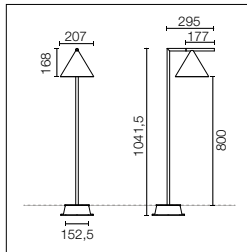

Captain Flint Outdoor B2

Integriertes Netzteil ON/OFF oder dimmbar 220-240V. Die Lichtquelle ist mit einem wasserdichten Kabel für den Anschluss an das Stromnetz ausgestattet. Auf Anfrage Kasten für Boden- oder Steinpflasterinstallationen mit Betonsokkel.

Integrated ON/OFF or dimmable 220-240V power supply. For mains connection, the light source is equipped with watertight cable. Box for ground or cobblestone installations requiring concrete plinth is available upon request.

2200K auf Anfrage erhältlich.

2200K available on request.

CoB Led: 9,5W -989 lm ≠ FIXT 629 lm - 2700K/CRI>80 - 220-240V / 9,5W - 1026 lm ≠ FIXT 652 lm - 3000K/CRI>80 - 220-240V / 9,5W -1099 lm ≠ FIXT 699 lm - 4000K/CRI>80 - 220-240V

2700K

Non Dimmable

- F011E20A018
- F011E20A030
- F011E20A037
- F011E20A055
- F011E20A059
- 1-10V
- F011E20B018
- F011E20B030
- F011E20B037
- F011E20B055
- F011E20B059
- Dali
- F011E20D018
- F011E20D030
- F011E20D037
- F011E20D055
- F011E20D059

3000K

Non Dimmable

- F011E30A018
- F011E30A030
- F011E30A037
- F011E30A055
- F011E30A059
- 1-10V
- F011E30B018
- F011E30B030
- F011E30B037
- F011E30B055
- F011E30B059
- Dali
- F011E30D018
- F011E30D030
- F011E30D037
- F011E30D055
- F011E30D059

4000K

Non Dimmable

- F011E40A018
- F011E40A030
- F011E40A037
- F011E40A055
- F011E40A059
- 1-10V
- F011E40B018
- F011E40B030
- F011E40B037
- F011E40B055
- F011E40B059
- Dali
- F011E40D018
- F011E40D030
- F011E40D037
- F011E40D055
- F011E40D059