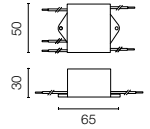

Captain Flint Bollard

Überspannungsschutzgerät.
275 Vac. Maximaler
Entladestrom 10KA
(8 / 20us). Maximaler
Betriebsstrom 5A. Geeignet
für Reihenschaltung. IP66.

Surge protection device.
275Vac. Maximum discharge
current 10KA (8/20us).
Maximum operating current
5A. Suitable for series
connection. IP66.

F990E00A000