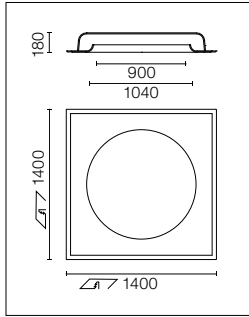

USO 900 Cove Lighting Designed By Flos Soft Architecture

Light Source: T5 FH 4xG5 - 21W - 7600 lm / Cold Cathode 90W - 3x30W - 7776 lm - 3000K/CRI 85
LED White 75,6W - 21x3,6W - 7875 lm - 3000K/CRI 90 / LED RGB 75,6W - 21x3,6W