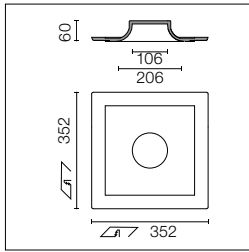

USO Kap 105 Designed By Flos Soft Architecture

Applicazione architettonica con tecnologia Soft che permette una perfetta integrazione dei prodotti Flos architectural.
Per le configurazioni personalizzate, è possibile aggiungere punti luce nella struttura. Contattare gli uffici commerciali Flos architectural.

Soft technology architectonic application that permits perfect integration of the Flos architectural products.
For personal configuration, you can add light points in the structure. Ask Flos architectural sales team.

I codici non comprendono i prodotti della collezione Flos architectural.

References do not include Flos architectural products.

SA.1034.3.116

Prodotti della Collezione Flos architectural Consigliati / Flos architectural Recommended Products

Kap Ø105*

SA.1034.3.116
h=290

* Cornice No Trim compresa / Frame No Trim included