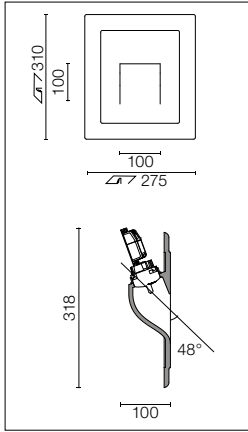

Square Light Small Designed By Flos Soft Architecture

Light Source: LED White 1W - 60 lm - 3000K/CRI > 90