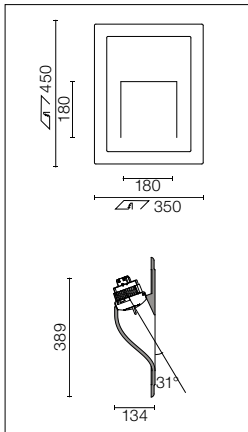

Square Light Large Designed By Flos Soft Architecture

Light Source: LED White 7W - 720 lm - 3000K/CRI > 80