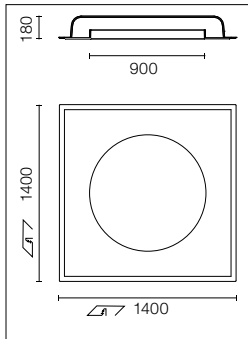

USO 140 90 Cove Lighting Designed By Flos Soft Architecture

Light Source: T5 FH 4xG5 - 21W - 7600 lm / Cold Cathode 90W - 3x30W - 7776 lm - 3000K/CRI 85
LED White 75,6W - 21x3,6W - 7805 lm - 3000K/CRI 90 / LED RGB 75,6W - 21x3,6W