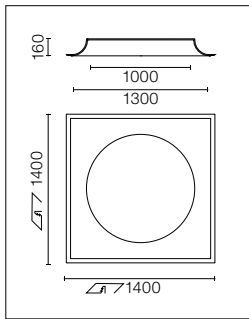

USO 1400 Designed By Flos Soft Architecture

Applicazione architettonica con tecnologia Soft che permette una perfetta integrazione dei prodotti Flos architectural.
Per le configurazioni personalizzate, è possibile aggiungere punti luce nella struttura. Contattare gli uffici commerciali Flos architectural.

Soft technology architectonic application that permits perfect integration of the Flos architectural products.
For personal configuration, you can add light points in the structure. Ask Flos architectural sales team.

I codici non comprendono i prodotti della collezione Flos architectural.

References do not include Flos architectural products.

SA.1005.3.102
SA.1005.3.003
SA.1005.3.004

Prodotti della Collezione Flos architectural Consigliati / Flos architectural Recommended Products

Easy Kap Ø105	Wan Downlight	Wan Spot
SA.1005.3.102 H=296	SA.1005.3.003 H=271	SA.1005.3.004 H=210