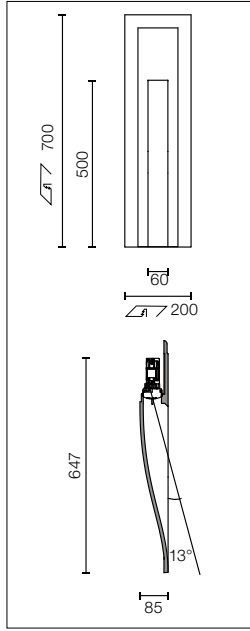

Vertical Light Large Designed By Flos Soft Architecture

Light Source: LED White 1W - 60 lm - 3000K/CRI > 90

Apparecchio di segnalazione ad incasso per applicazioni in interni. Alimentatore 100/240V compreso.

Recessed sign luminaire for indoor application. 100/240V power supply source included.

SA.3016.1C