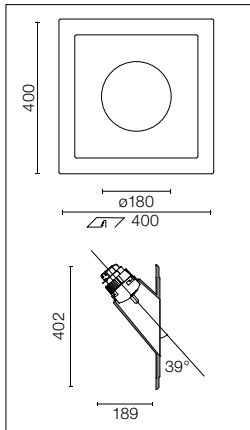

Round Light Medium Designed By Flos Soft Architecture

Light Source: LED White 7W - 720 lm - 3000K/CRI > 90