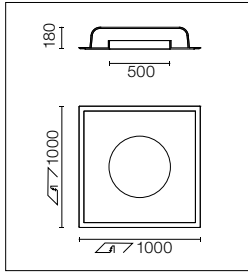

SOFT ARCHITECTURE | IN

USO 100 50 Cove Lighting Designed By Flos Soft Architecture

Light Source: T5 FH 4xG5 - 14W - 4800 lm / T5 FQ 4xG5 - 24W - 7000 lm / Cold Cathode 58W - 3x19W - 4968 lm - 3000K/CRI 85
LED White 57,6W - 16x3,6W - 6000 lm - 3000K/CRI 90 / LED RGB 57,6W - 16x3,6W

Apparecchio ad incasso da installare a soffitto. Illuminazione diretta con lampade fluorescenti, catodo freddo o LED. Nelle versioni LED, alimentatori non compresi. Vedere regolatori LED.

Recessed ceiling luminaire. Direct lighting with fluorescent, cold cathode or LED lamps. Control gear not included in LED versions.

See LED drivers.

T5 FH

Non Dimmable
SA.1010.4.100

T5 FQ

Non Dimmable
SA.1010.4.200

Cold Cathode

SA.1010.4.300

LED White

SA.1010.5E110

LED RGB

SA.1010.6E100

USO 140 90 Cove Lighting Designed By Flos Soft Architecture

Light Source: T5 FH 4xG5 - 21W - 7600 lm / Cold Cathode 90W - 3x30W - 7776 lm - 3000K/CRI 85
LED White 75,6W - 21x3,6W - 7805 lm - 3000K/CRI 90 / LED RGB 75,6W - 21x3,6W