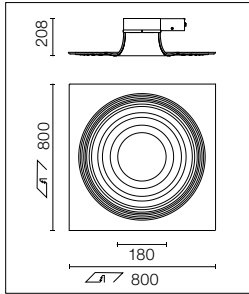

Teardrop Medium Designed By Calvi Brambilla

Light Source: TC-DEL 2xG24q - 26W

Apparecchio ad incasso per lampada fluorescente. Alimentatori non dimmerabili 220-240V / 50-60Hz compresi.

Recessed luminaire for fluorescent lamp. Non-dimmable ballasts 220-240V / 50-60Hz integrated.

SA.1040.1