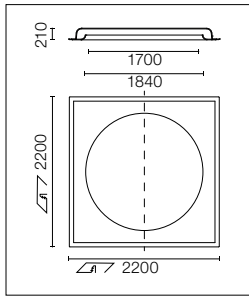

Apparecchio ad incasso da installare a soffitto. Illuminazione diretta con lampade fluorescenti, catodo freddo o LED. Nelle versioni LED, alimentatori non compresi. Vedere regolatori LED.

Recessed ceiling luminaire. Direct lighting with fluorescent, cold cathode or LED lamps. Control gear not included in LED versions.

See LED drivers.

Spedito in due colli.

Delivered in two pieces.

Cold Cathode
SA.1007.4.300

LED RGB
SA.1007.6E100

LED White
SA.1007.5E110