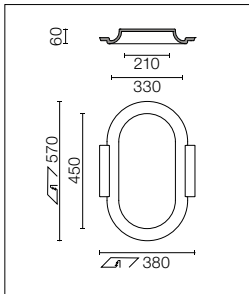

USO 332 Designed By Flos Soft Architecture

Applicazione architettonica con tecnologia Soft per soffitti modulari che permette una perfetta integrazione dei prodotti Flos architectural.
Per le configurazioni personalizzate, è possibile aggiungere punti luce nella struttura. Contattare gli uffici commerciali Flos architectural.

Soft technology architectonic application for modular ceilings that permits perfect integration of the Flos architectural products.
For personal configuration, you can add light points in the structure. Ask Flos architectural sales team.

I codici non comprendono i prodotti della collezione Flos architectural.

References do not include Flos architectural products.

SA.1001.3.102
SA.1001.3.003
SA.1001.3.004
SA.1001.3.116

Prodotti della Collezione Flos architectural Consigliati / Flos architectural Recommended Products

Easy Kap Ø105**	Wan Downlight**	Wan Spot**	Kap Ø105*
SA.1001.3.102 h=196	SA.1001.3.003 h=171	SA.1001.3.004 h=110	SA.1001.3.116 h=198

* Cornice No Trim compresa / Frame No Trim included

** Cornice No Trim non compresa. Da ordinare separatamente /

** No Trim Frame excluded. To be ordered separately