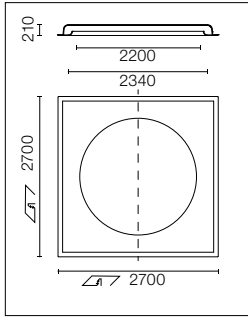

USO 2200 Cove Lighting Designed By Flos Soft Architecture

Light Source: T5 FH 8xG5 - 28W - 20800 lm / T5 FQ 8xG5 - 54W - 35600 lm / Cold Cathode 205W - 4x51W - 17568 lm - 3000K/CRI 85
LED White 180W - 50x3,6W - 18750 lm - 3000K/CRI 90 / LED RGB 180W - 50x3,6W