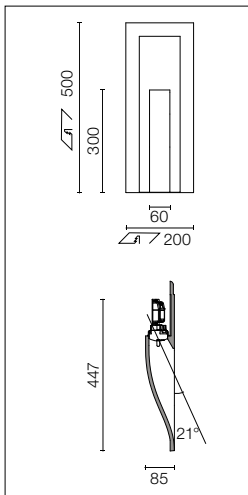

Vertical Light Small Designed By Flos Soft Architecture

Light Source: LED White 1W - 60 lm - 3000K/CRI > 90