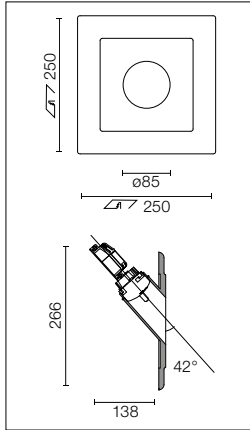

Round Light Small Designed By Flos Soft Architecture

Light Source: LED White 1W - 60 lm - 3000K/CRI > 90