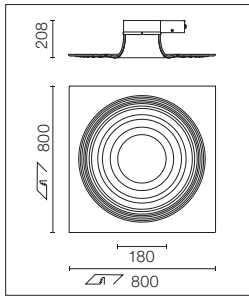

Teardrop Medium Designed By Calvi Brambilla

Light Source: TC-DEL 2xG24q - 26W

Einbauleuchte für Leuchtstofflampe. Vorschaltgeräte 220-240V / 50-60Hz ohne Dimmer eingeschlossen.

Recessed luminaire for fluorescent lamp. Non-dimmable ballasts 220-240V / 50-60Hz integrated.

SA.1040.1