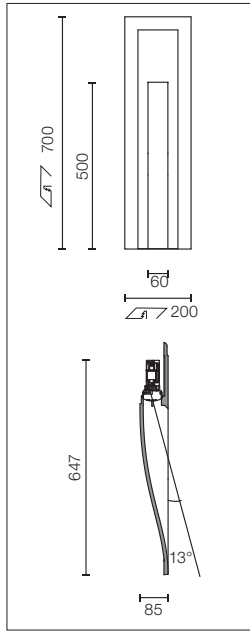

Vertical Light Large Designed By Flos Soft Architecture

Light Source: LED White 1W - 60 lm - 3000K/CRI > 90

Einbau-Hinweisleuchte für Innenräume. Netzteil 100/240V eingeschlossen.

Recessed sign luminaire for indoor application. 100/240V power supply source included.

SA.3016.1C