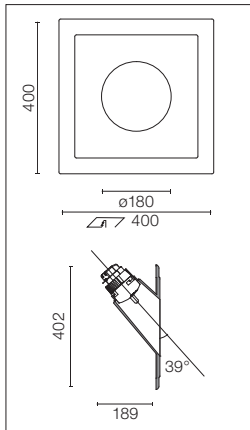

Round Light Medium Designed By Flos Soft Architecture

Light Source: LED White 7W - 720 lm - 3000K/CRI > 90