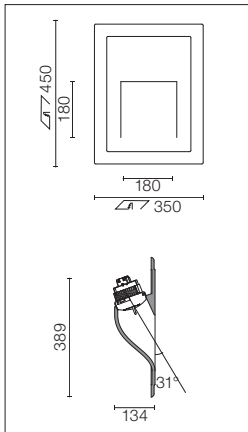

Square Light Large Designed By Flos Soft Architecture

Light Source: LED White 7W - 720 lm - 3000K/CRI > 80