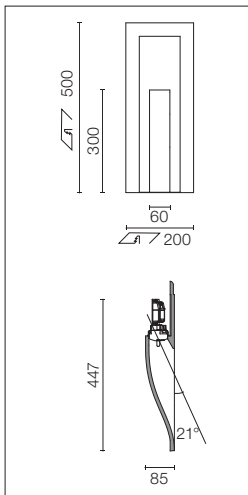

Vertical Light Small Designed By Flos Soft Architecture

Light Source: LED White 1W - 60 lm - 3000K/CRI > 90