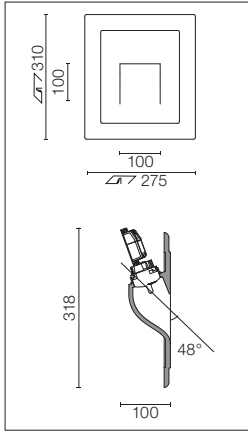

Square Light Small Designed By Flos Soft Architecture

Light Source: LED White 1W - 60 lm - 3000K/CRI > 90