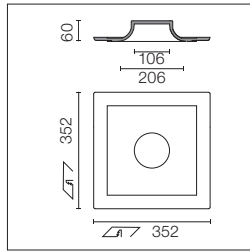

USO Kap 105 Designed By Flos Soft Architecture

Architektonische Anwendung mit Soft Technologie. Ermöglicht die perfekte Integration der Flos architectural Produkte. Zur persönlichen Konfiguration können Sie Lichtquellen in die Struktur einfügen. Fragen Sie das Verkaufsteam von Flos architectural.

Soft technology architectural application that permits perfect integration of the Flos architectural products. For personal configuration, you can add light points in the structure. Ask Flos architectural sales team.

Referenzen enthalten keine Produkte von Flos architectural.

References do not include Flos architectural products.

SA.1034.3.116

Empfohlene Produkte von Flos architectural / Flos architectural Recommended Products

Kap Ø105*

SA.1034.3.116
h=290

* No Trim Rahmen eingeschlossen / Frame No Trim included