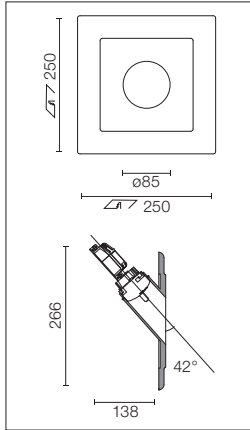

Round Light Small Designed By Flos Soft Architecture

Light Source: LED White 1W - 60 lm - 3000K/CRI > 90