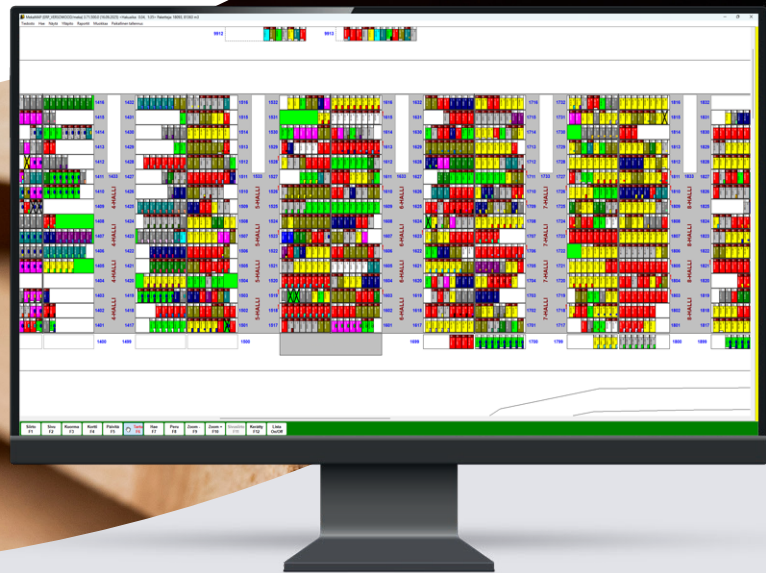

# Trimble Meka

SOFTWARE

Day-to-day operations for  
the supply chain

Trimble® Meka is a comprehensive software solution designed for saw mills, providing tools that cover the entire production value chain from sales contracts through warehouse management and production to goods delivery (order to cash).

### Modules

MekaERP	MekaMRP	MekaMAP
Serves as the base supply chain management system and masterdata foundation. It provides end-to-end visibility and control from sales contracts through finished product delivery to customers.	Handles material resource planning and production planning.	Provides advanced warehouse and delivery management.

### Capabilities

MekaERP: Complete Supply Chain Management	MekaMRP: Production Planning and Optimization	MekaMAP: Graphical Warehouse Management
Highly flexible master data settings allowing customers to create their own product qualifications and adapt the system to specific operational needs	Comprehensive profitability analysis including raw material costs, production costs, and finished product values per production batch	Inventory management in drying kilns and ready package areas
Warehouse management and inventory control	Cost tracking and profitability calculations throughout the production chain	Visual warehouse maps with graphical representation
Sales documents and contract management	Better utilization of process data for batch-based monitoring	Live operational visibility for warehouse operations
Real-time operational data across all documents and operations	Harmonization of production planning across operations	Efficient forklift operations management
Invoicing and billing processes	Synchronization of sales and production activities	Real-time location tracking of packages