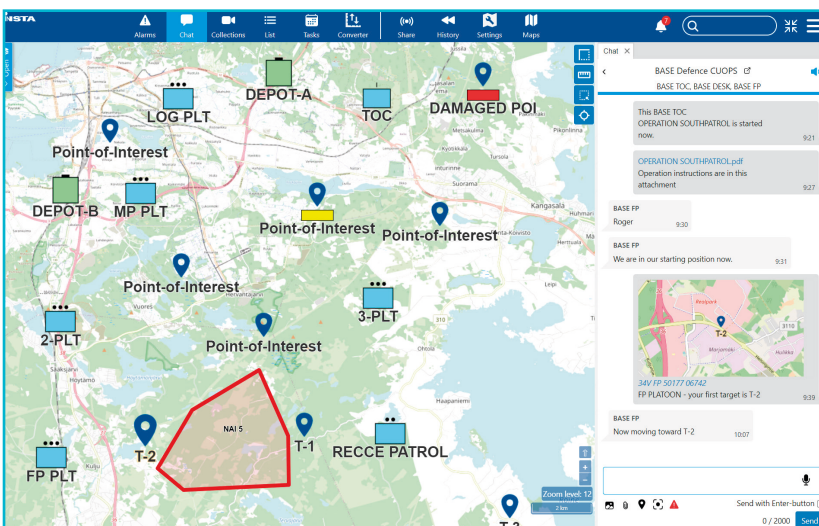

ENGAGE YOUR DATA WITH MULTIPLE DATA SOURCES

Multiple integration possibilities between IBA and other systems:

- Military protocols, eg. Friendly Force Information (FFI-MTF)
- Background maps and other geospatial information (WMS, WMTS)
- IBA open API
- Tailored integrations

CONNECTING TEAMS FROM THE FIELD TO COMMAND POSTS

User applications:

- Insta Blue Aware (IBA) = internet browser
- Insta Blue Tracker (IBT) = mobile application for the field worker
- Insta Blue Sky (IBS) = mobile application for the drone pilot
- Utilize common available networks (Internet, 3G, 4G, 5G) or your private networks