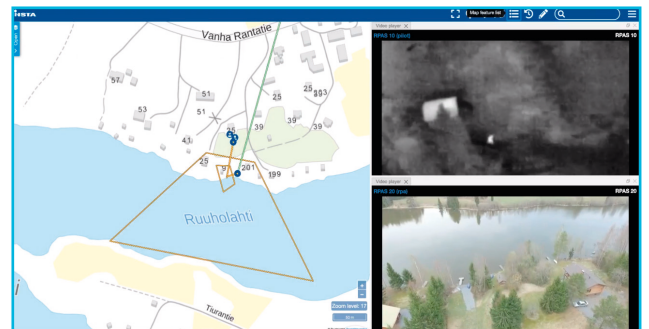

CONNECTING TEAMS FROM THE FIELD TO COMMAND POSTS

User applications:

- Insta Blue Aware (IBA) = internet browser
- Insta Blue Tracker (IBT) = mobile application for the field worker
- Insta Blue Sky (IBS) = mobile application for the drone pilot
- Utilize common available networks (Internet, 3G, 4G, 5G) or your private networks