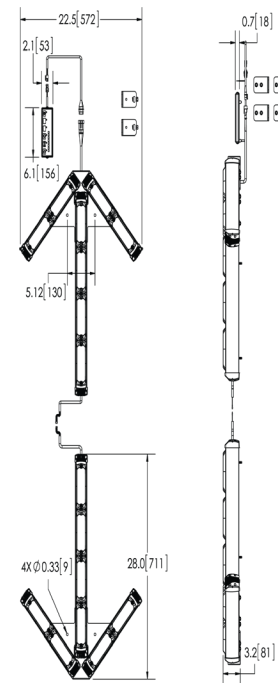

DIRECTIONAL LEDS

ED3307 SERIES SAE Class I LED Safety Director™

The ED3307 LED Safety Director™ is a high output directional warning with the added benefits of low amp draw, maintenance free, and long-life LED light source. Features 35 flash pattern selectable via in-cab controller. The LED Safety Arrow is the definitive traffic direction lighting solution.

Models

PART NO.	VOLTAGE	MAX AMPS	TYPE	CABLE LENGTH
ED3307A	12-24	2.8	Single Unit	35'
ED3307SA	12-24	2.8	Split Arrow	35'

Features and Benefits

- Extruded aluminum housing with polycarbonate lens
- 16 high-powered 3811 LED modules
- Temperature Range: -22°F to +122°F (-30°C to +50°C)