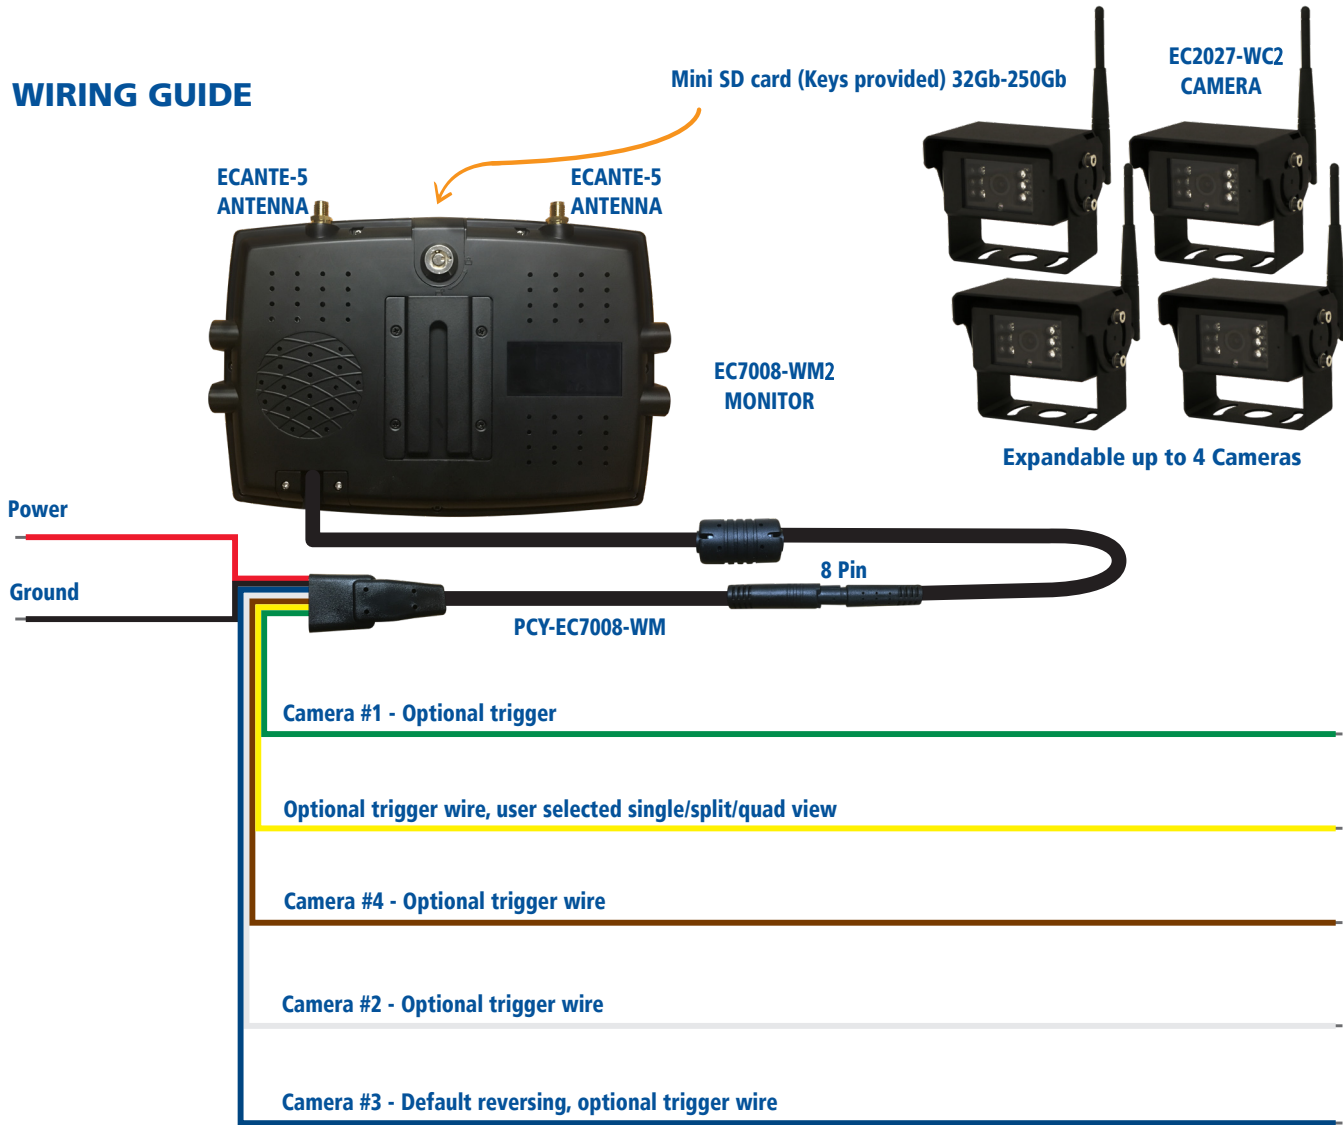

WIRING GUIDE

T 1800 815 000 | aftermarket@eccogroup.com