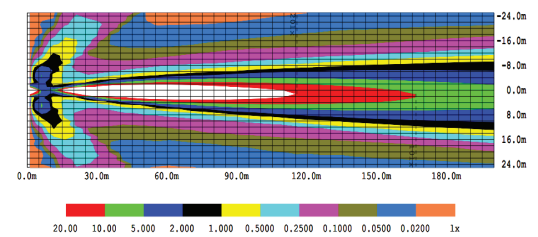

Models

PART NO.	VOLTAGE	AMPS	BEAM DISTANCE	CANDELAS	TILT RANGE	COLOR
EW3010	9-36	2.8	3,925 ft	470,000	135°	Black
EW3011	9-36	2.8	3,925 ft	470,000	135°	White

ISOLUX

Features and Benefits

- Ten 5-watt LEDs
- Permanent or magnet mount available
- "Return to Home" setting with added tilting will automatically return light to original position
- The light can be moved without LED on
- Aluminum heatsink lighthouse
- Polycarbonate housing

Where X* indicates colour: A=Amber, R=Red, G=Green