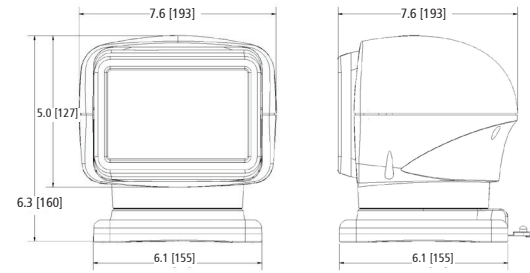

The EW3010/3011 offers full 360° continuous rotation, a 135-degree tilt range and features an optional hardwired in-dash joystick controller. The spotlight also has a home setting that automatically returns the light to its original position upon powering off the device. ASA resin housing makes the EW3010/3011 corrosion, UV and impact resistant and also feature patent pending reflective optics.

Models

PART NO.	VOLTAGE	AMPS	BEAM DISTANCE	CANDELAS	TILT RANGE	COLOR
EW3010	9-36	2.8	3,925 ft	470,000	135°	Black
EW3011	9-36	2.8	3,925 ft	470,000	135°	White

ISOLUX

Features and Benefits

- Ten 5-watt LEDs
- Permanent or magnet mount available
- "Return to Home" setting with added tilting will automatically return light to original position
- The light can be moved without LED on
- Aluminum heatsink lighthouse
- Polycarbonate housing