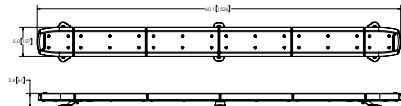

#### Design Features

- Multiple mounting options
- Compact and powerful warning
- Compact footprint: just 33mm tall x1 27mm wide (1.3" x 5")
- Aluminium frame, polycarbonate lens, and stainless steel mounting feet
- Temperature Range: -40 C to 65 C (-40 F to +149 F)

#### Dimensions

12" (305mm)

24" (610mm)

48" (1220mm)

60" (1526mm)