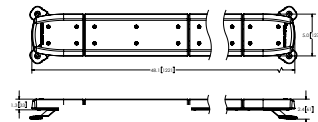

#### Design Features

- Multiple mounting options
- Compact and powerful warning
- Compact footprint: just 33mm tall x1 27mm wide (1.3" x 5")
- Aluminium frame, polycarbonate lens, and stainless steel mounting feet
- Temperature Range: -40 C to 65 C (-40 F to +149 F)

#### Dimensions

12" (305mm)

24" (610mm)

48" (1220mm)

60" (1526mm)