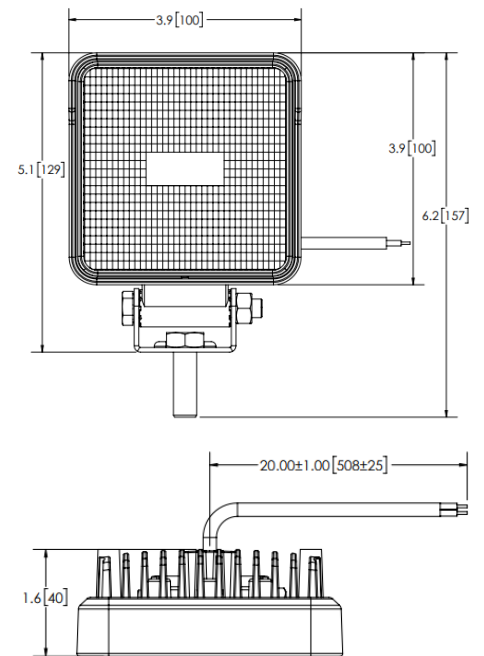

### Features and Benefits

- Five 3-watt LEDs
- 12-24 VDC or 12-80 VDC (-HV)
- Aluminum heatsink housing
- Acrylic lens
- Steel mounting bracket
- High-voltage option available (-HV)