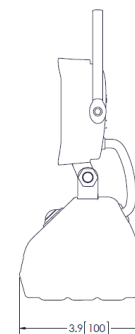

WORKLAMPS

EW2461 Square Magnetic LED

Featuring a high intensity flood beam and three operating modes - 100% intensity, 30% intensity & SOS flashing, this battery powered worklamp combines mobility with high performance and a compact design.

The long-life, lithium rechargeable battery allows the worklamp to be operated for 3-4.5 hours before recharging is required. Supplied with a long 1.5M charging cable and 12V adaptor.

Models

| PART NO. | RAW LUMENS | TYPE | MOUNT | ILLUMINATION |
|-------------|------------|-------|--------|--------------|
| EW2461-1.5M | 650 | Flood | Magnet | Clear |

Features and Benefits

- Five × 1 Watt LEDs
- 1.5M USB charging cable
- Magnetic base with rechargeable Lithium Battery
- Rechargeable lithium battery, estimated run time of 3 to 4.5 hours
- Aluminum heatsink housing
- Stainless steel mounting bracket
- Polycarbonate lens
- EW2461 has a waterproof cap
- Includes 1.5M Micro-USB charging cable & 12V adaptor