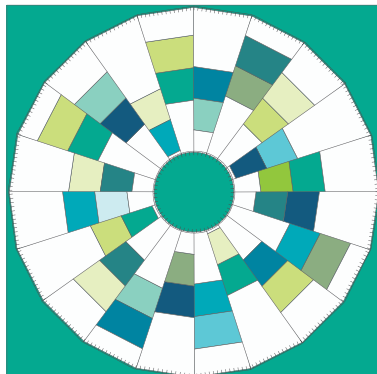

QUILT TOP

1 roll 2½" print strips
2½ yards background fabric
¾ yard of 9 different solid fabrics

BORDER

1½ yards

BINDING

¾ yard

BACKING

7½ yards - vertical seam(s)
or 2½ yards of 108" wide

Missouri Star Large Dresden Plate for
10" Squares
¼ yard Heat n Bond Lite

MISSOURI STAR
— QUILT CO. —

Dresden Blooms™ ©2020 All Rights Reserved by Missouri Star Quilt Company. Reproduction in whole or in part in any language without written permission from Missouri Star Quilt Company is prohibited. No one may copy, reprint or distribute any of this pattern for commercial use without written permission of Missouri Star Quilt Company. Anything you make using our patterns or ideas is your business, do whatever you want with the stuff you make, it's yours!

4D

straight edge option