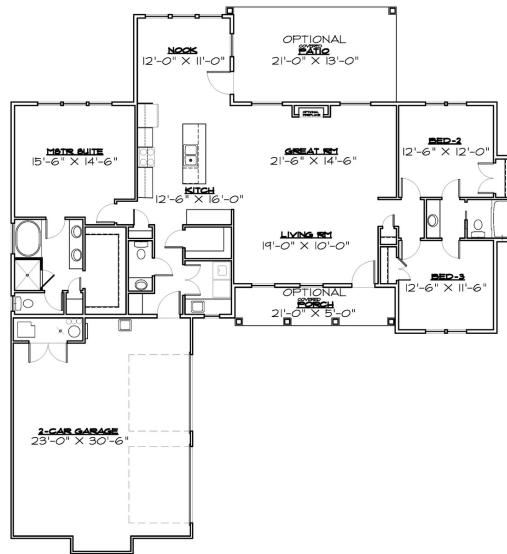

Current available builds:
Lot 311 Taylor Parks 3 (2389 N 3825 W Plain City)

Jade Specs

- 1908 SQFT Slab on Grade
- 3 Beds
- 2.5 Baths
- 3 car Garage
- Standard inclusions
- 70' 5" Width
- 65' 8" Depth

Heritage Craft Homes has a wide variety of home designs. Please contact us today to find out more about building your future home.

INTERIOR FEATURES

- Full gourmet kitchen with upgraded appliances and deco hood vent
- Three Panel Craftsman interior doors
- One Tone Paint throughout home
- Textured Drywall finish with rounded corners
- Satin Nickel, or black fixtures throughout
- Marble Tub and shower surrounds
- Granite or Quartz Countertops from HCH selections
- Three Cat5 and TV Outlets in predetermined locations
- Satin Nickel or black lighting package
- Craftsman Trim Package
- Space Saver closet shelving with Dual Rod
- Laminate Flooring in Kitchen, Entry , Baths, Laundry
- HCH Standard Satin Resistant Carpet
- Moen brushed nickel or black plumbing fixtures and hardware throughout
- 4.5" Craftsman Baseboards and 3" Continuous Door Casings
- 9' Basement Ceilings
- Stainless Appliances
- Stained Knotty Alder or painted cabinets with HCH Selection of recessed panel doors
- Up to 6' Kitchen Island
- 36" Upper cabinets
- Garbage Disposal in Kitchen Sink
- Euro Glass Shower Doors