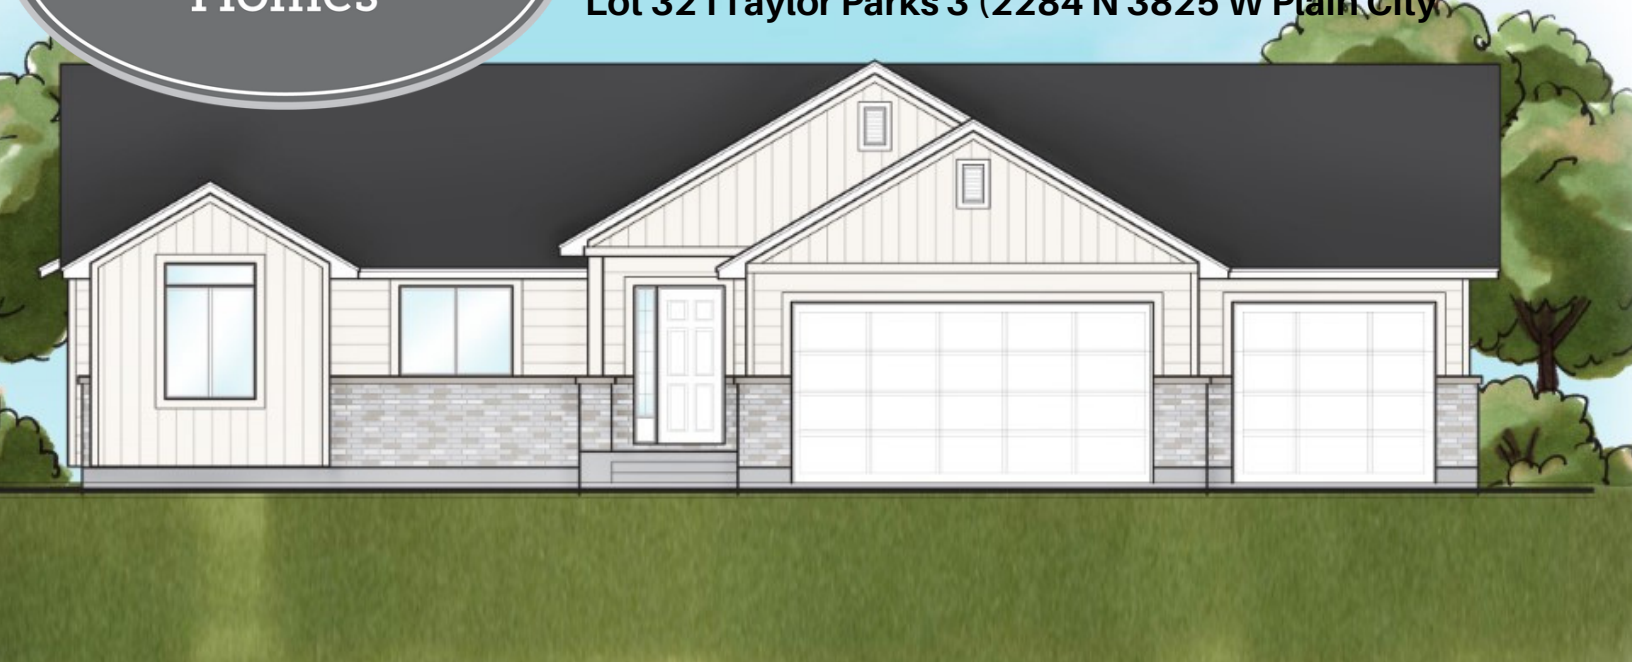

Regan Plan

Current available builds:

Lot 321 Taylor Parks 3 (2284 N 3825 W Plain City)

Regan Specs

- 1615 SQFT Slab on Grade
- 3 Beds
- 2 Baths
- 3 car Garage
- Standard inclusions
- 62' Width
- 49' Width

Heritage Craft Homes has a wide variety of home designs. Please contact us today to find out more about building your future home.

Standard Inclusions

EXTERIOR FEATURES

- Low maintenance aluminum soffit and fascia
- 30 Year Architectural Shingles
- 6' 8" Fiberglass Front Door, Paintable
- Deadbolt Locks on all Outdoor Swinging Entry Doors
- 8' Panel Garage Doors with Exterior Carriage Lighting
- Automatic Garage Door Openers with remote controls
- 2 Exterior Weatherproof outlets at Front and Back Entry
- 2 Exterior Freeze Free Water Faucets
- Full Hard Coat Stucco Exterior
- 3' Rock Wainscoting on Front Elevation of Home
-
- ENERGY EFFICIENT
- 95 % Efficient Natural Gas Furnace
- 95% Energy Efficient Tankless Water Heater
- 2x6 Exterior Wall Construction
- Energy Conserving R-19 2x6 Wall Insulation and R-38 Ceiling
- Programmable Thermostat
- Energy Efficient Dual Glazed Low E Glass Vinyl Windows White or Almond
- Full LED Lighting Package throughout home