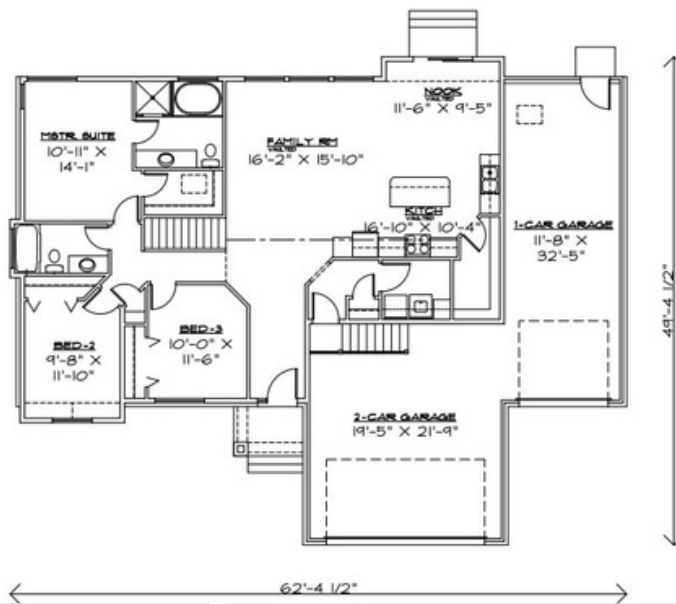

Regan Plan

Current available builds:

Lot 321 Taylor Parks 3 (2284 N 3825 W Plain City)

Regan Specs

- 1615 SQFT Slab on Grade
- 3 Beds
- 2 Baths
- 3 car Garage
- Standard inclusions
- 62' Width
- 49' Width

INTERIOR FEATURES

- Full gourmet kitchen with upgraded appliances and deco hood vent
- Three Panel Craftsman interior doors
- One Tone Paint throughout home
- Textured Drywall finish with rounded corners
- Satin Nickel, or black fixtures throughout
- Marble Tub and shower surrounds
- Granite or Quartz Countertops from HCH selections
- Three Cat5 and TV Outlets in predetermined locations
- Satin Nickel or black lighting package
- Craftsman Trim Package
- Space Saver closet shelving with Dual Rod
- Laminate Flooring in Kitchen, Entry , Baths, Laundry
- HCH Standard Satin Resistant Carpet
- Moen brushed nickel or black plumbing fixtures and hardware throughout
- 4.5" Craftsman Baseboards and 3" Continuous Door Casings
- 9' Basement Ceilings
- Stainless Appliances
- Stained Knotty Alder or painted cabinets with HCH Selection of recessed panel doors
- Up to 6' Kitchen Island
- 36" Upper cabinets
- Garbage Disposal in Kitchen Sink
- Euro Glass Shower Doors