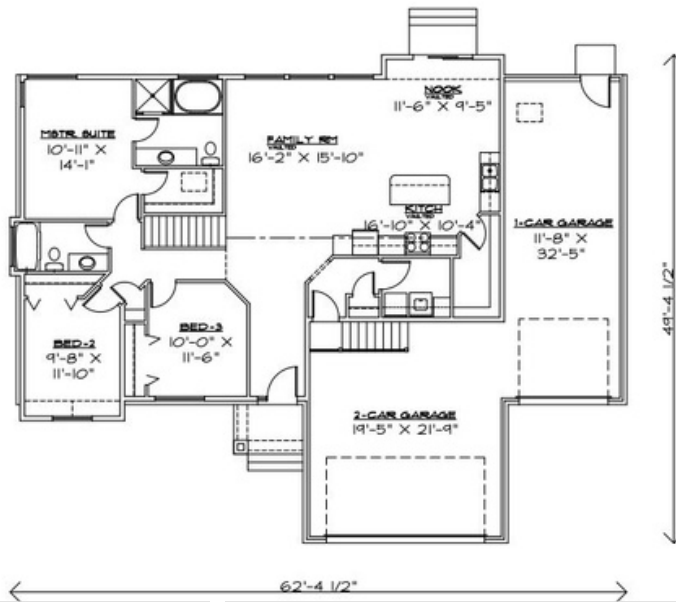

Regan Plan

Current available build:

Lot 2 Tarakee

994 S 4300 W, Ogden UT 84404

Regan Specs

- 1515 SQFT Slab on Grade
- 3 Beds
- 2 Baths
- 3 car Garage
- Standard inclusions
- 62' Width
- 49' Width

Heritage Craft Homes has a wide variety of home designs. Please contact us today to find out more about building your future home.

INTERIOR FEATURES

- Full gourmet kitchen with upgraded appliances and deco hood vent
- Three Panel Craftsman interior doors
- One Tone Paint throughout home
- Textured Drywall finish with rounded corners
- Satin Nickel, or black fixtures throughout
- Marble Tub and shower surrounds
- Granite or Quartz Countertops from HCH selections
- Three Cat5 and TV Outlets in predetermined locations
- Satin Nickel or black lighting package
- Craftsman Trim Package
- Space Saver closet shelving with Dual Rod
- Laminate Flooring in Kitchen, Entry, Baths, Laundry
- HCH Standard Satin Resistant Carpet
- Moen brushed nickel or black plumbing fixtures and hardware throughout
- 4.5" Craftsman Baseboards and 3" Continuous Door Casings
- 9' Basement Ceilings
- Stainless Appliances
- Stained Knotty Alder or painted cabinets with HCH Selection of recessed panel doors
- Up to 6' Kitchen Island
- 36" Upper cabinets
- Garbage Disposal in Kitchen Sink
- Euro Glass Shower Doors