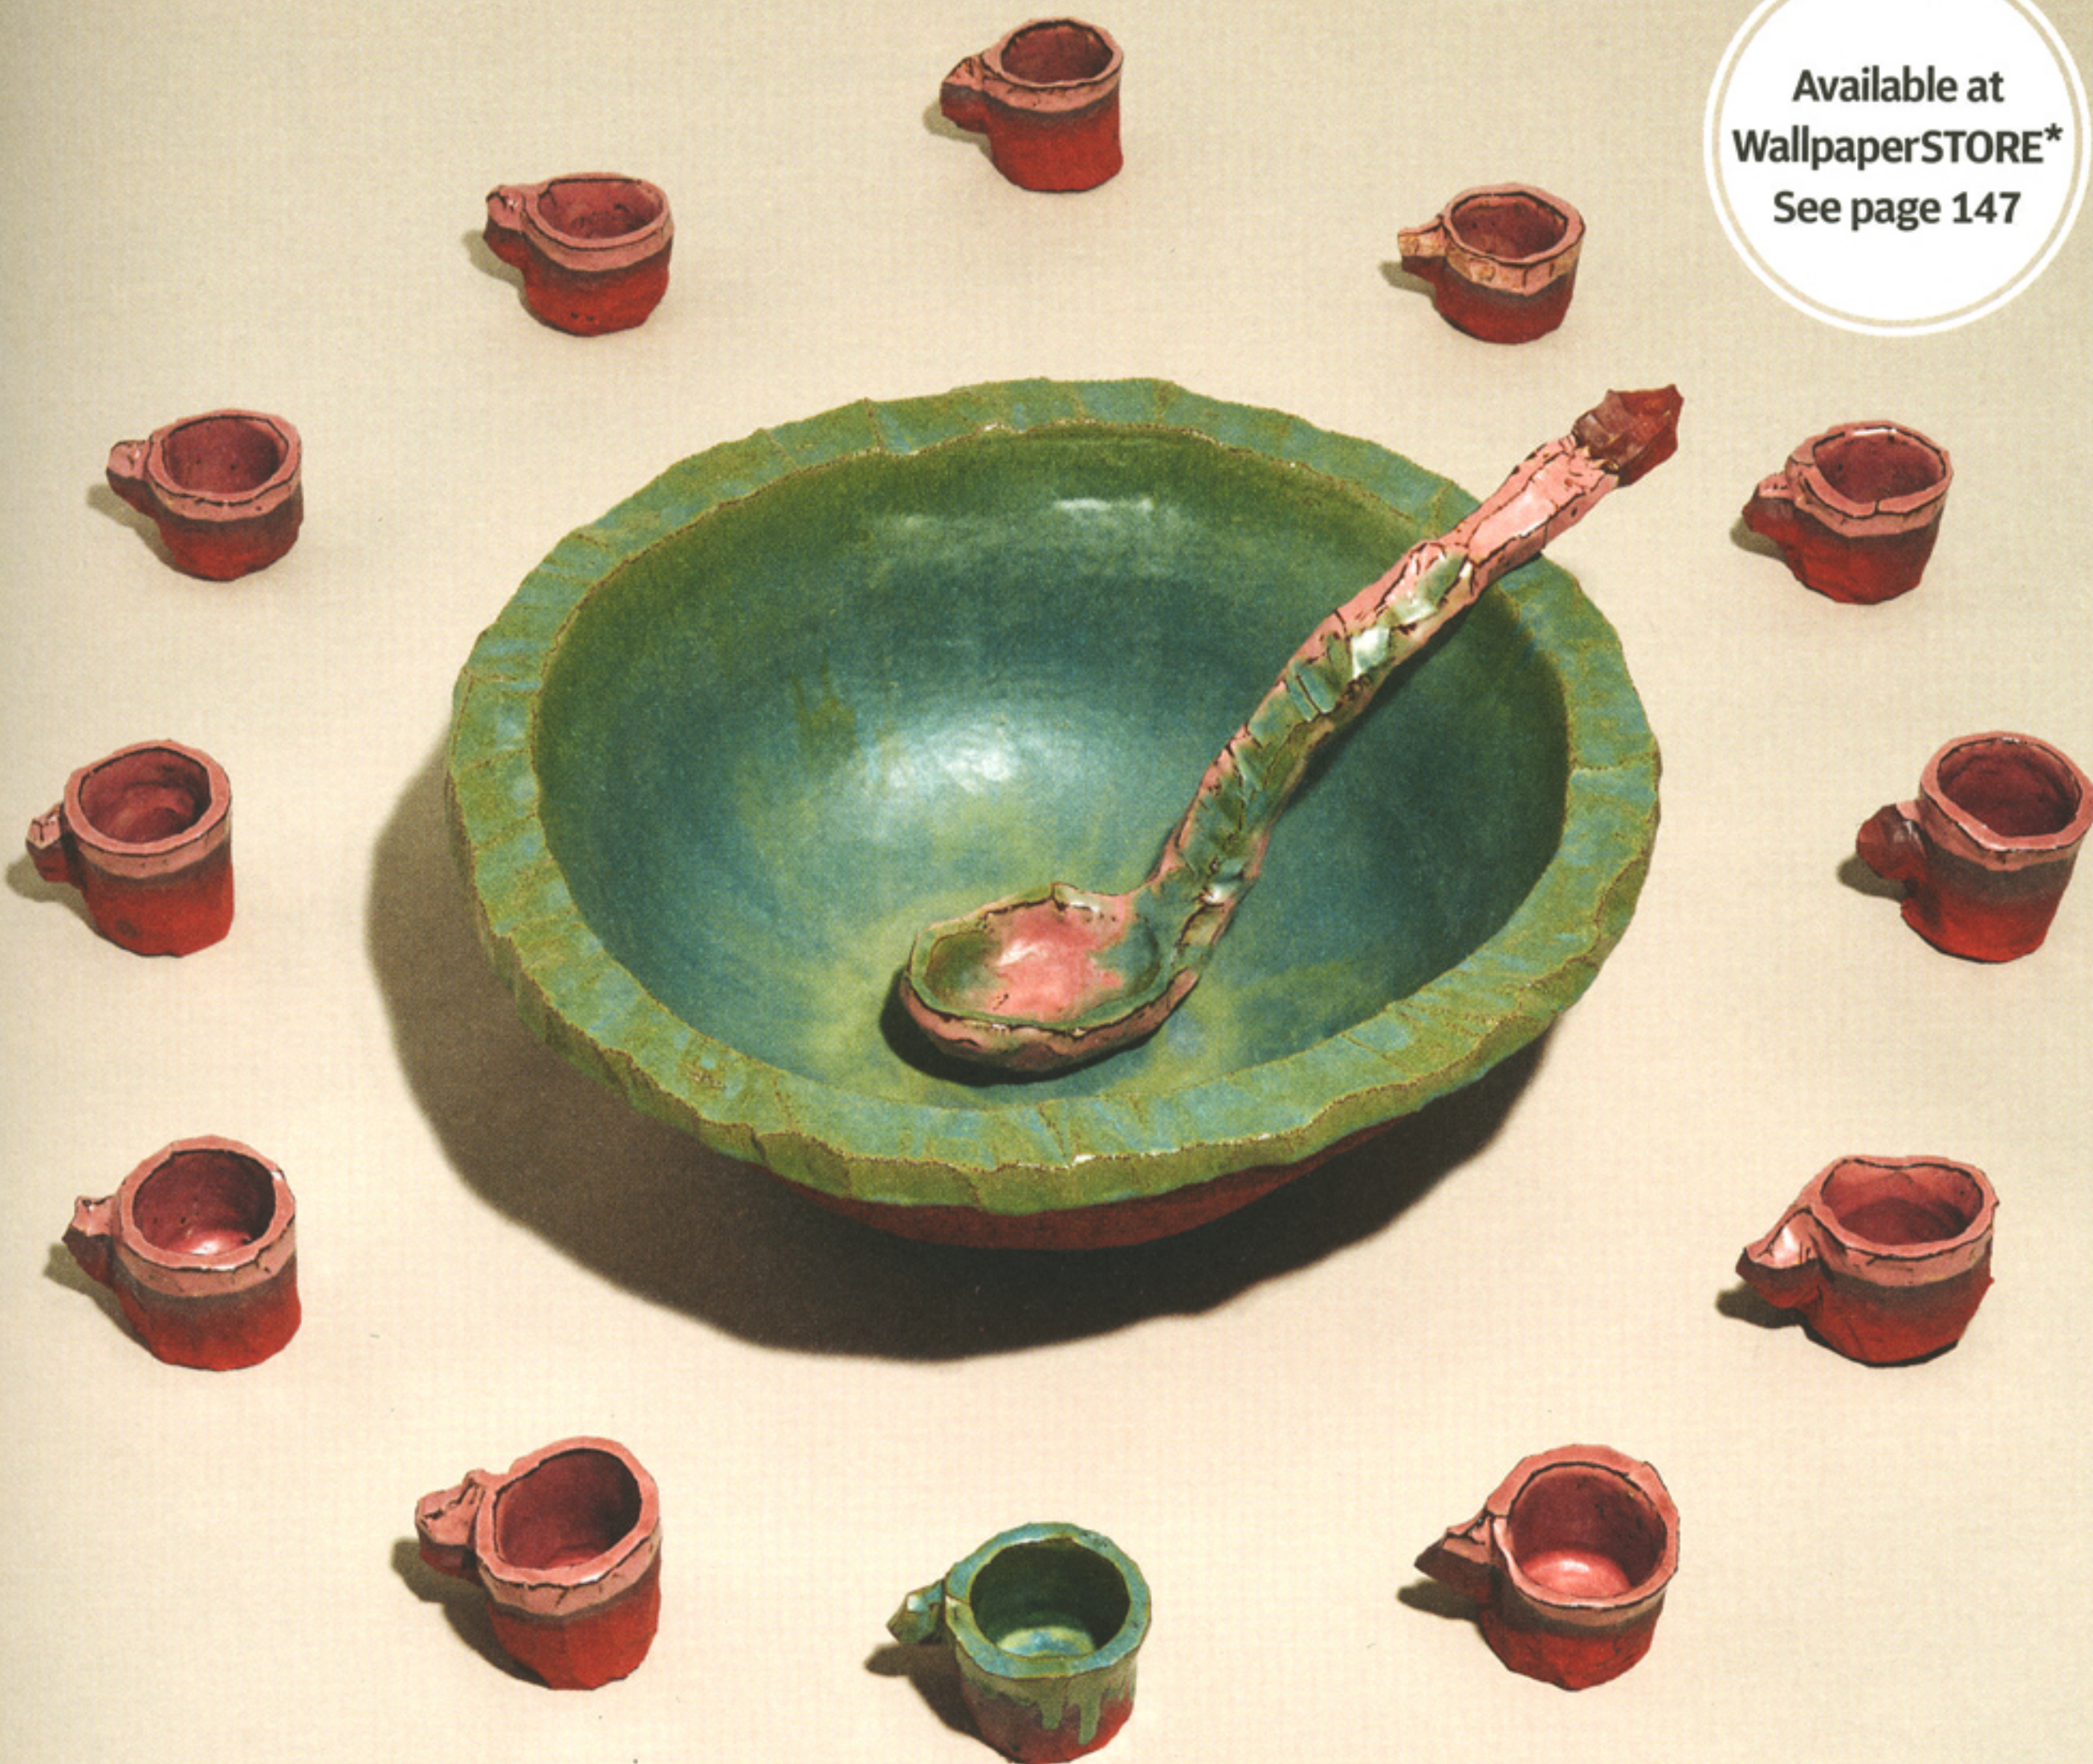

Punch line

'Big Sur' punchbowl set, by Commune and Kevin Willis

Available at
WallpaperSTORE*
See page 147

Californian design collective Commune opted to rework a dinner piece that a large group of people could enjoy. Its spin on the typically kitsch punchbowl, ladle and cups is robust and earthy, thanks to ceramicist Kevin Willis' handiwork. The Los Angeles artist cast the shapes out of solid desert clay, and finished with two custom-made, contrasting glazes, giving the set all the makings of a groovy party.