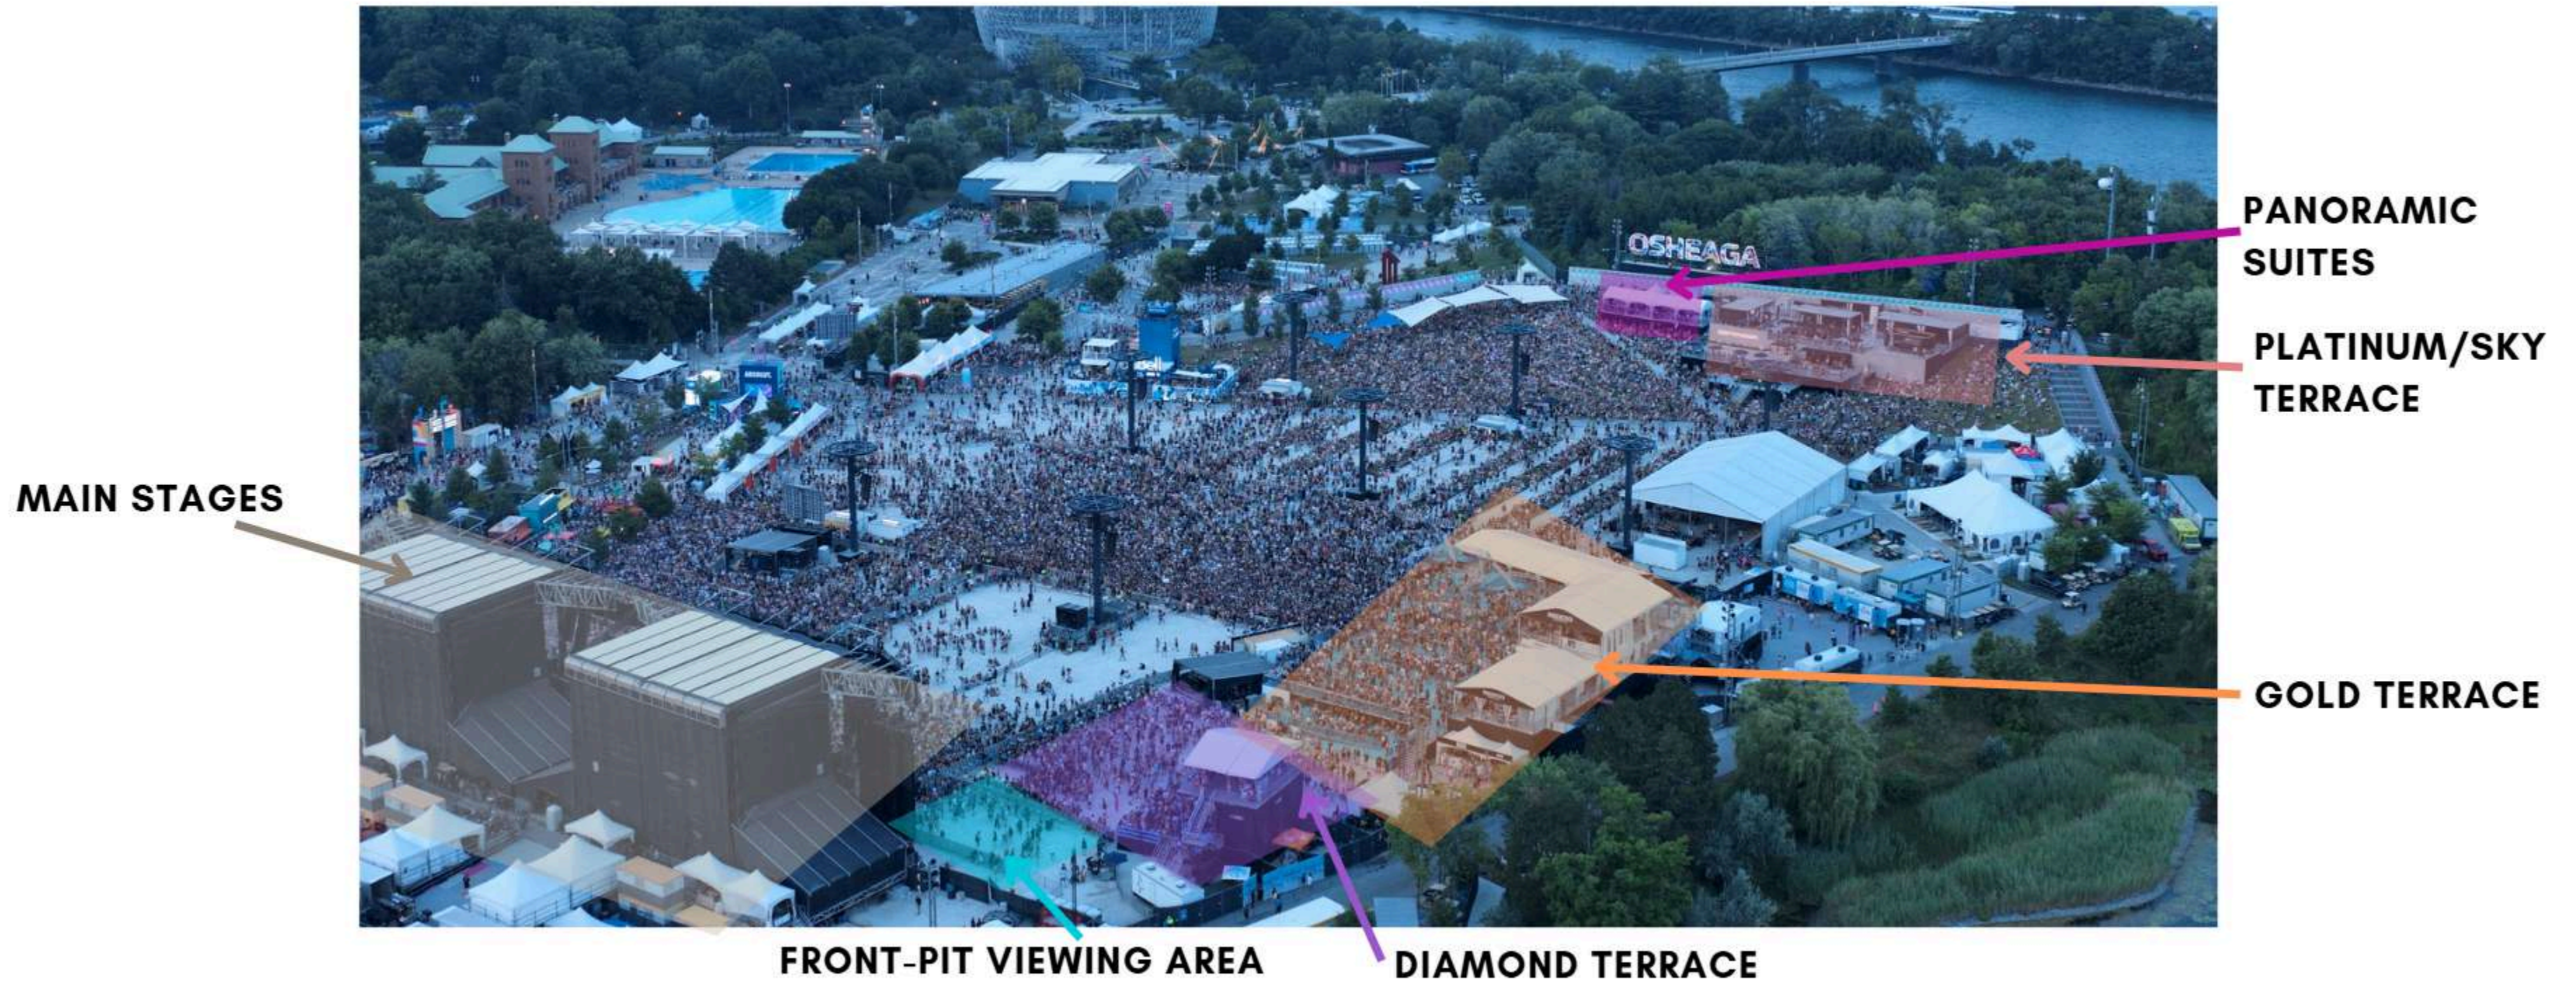

PREMIUM EXPERIENCES

PARC JEAN-DRAPEAU

GOLD TERRACE

GOLD TICKET

- **Access to the GOLD Terrace**, a private platform offering an optimal view and close proximity to the main stage.
- Access to exclusive food & beverage stands.
- **Fast-lane entry** onto the festival grounds.
- **Luxury mobile toilets.**