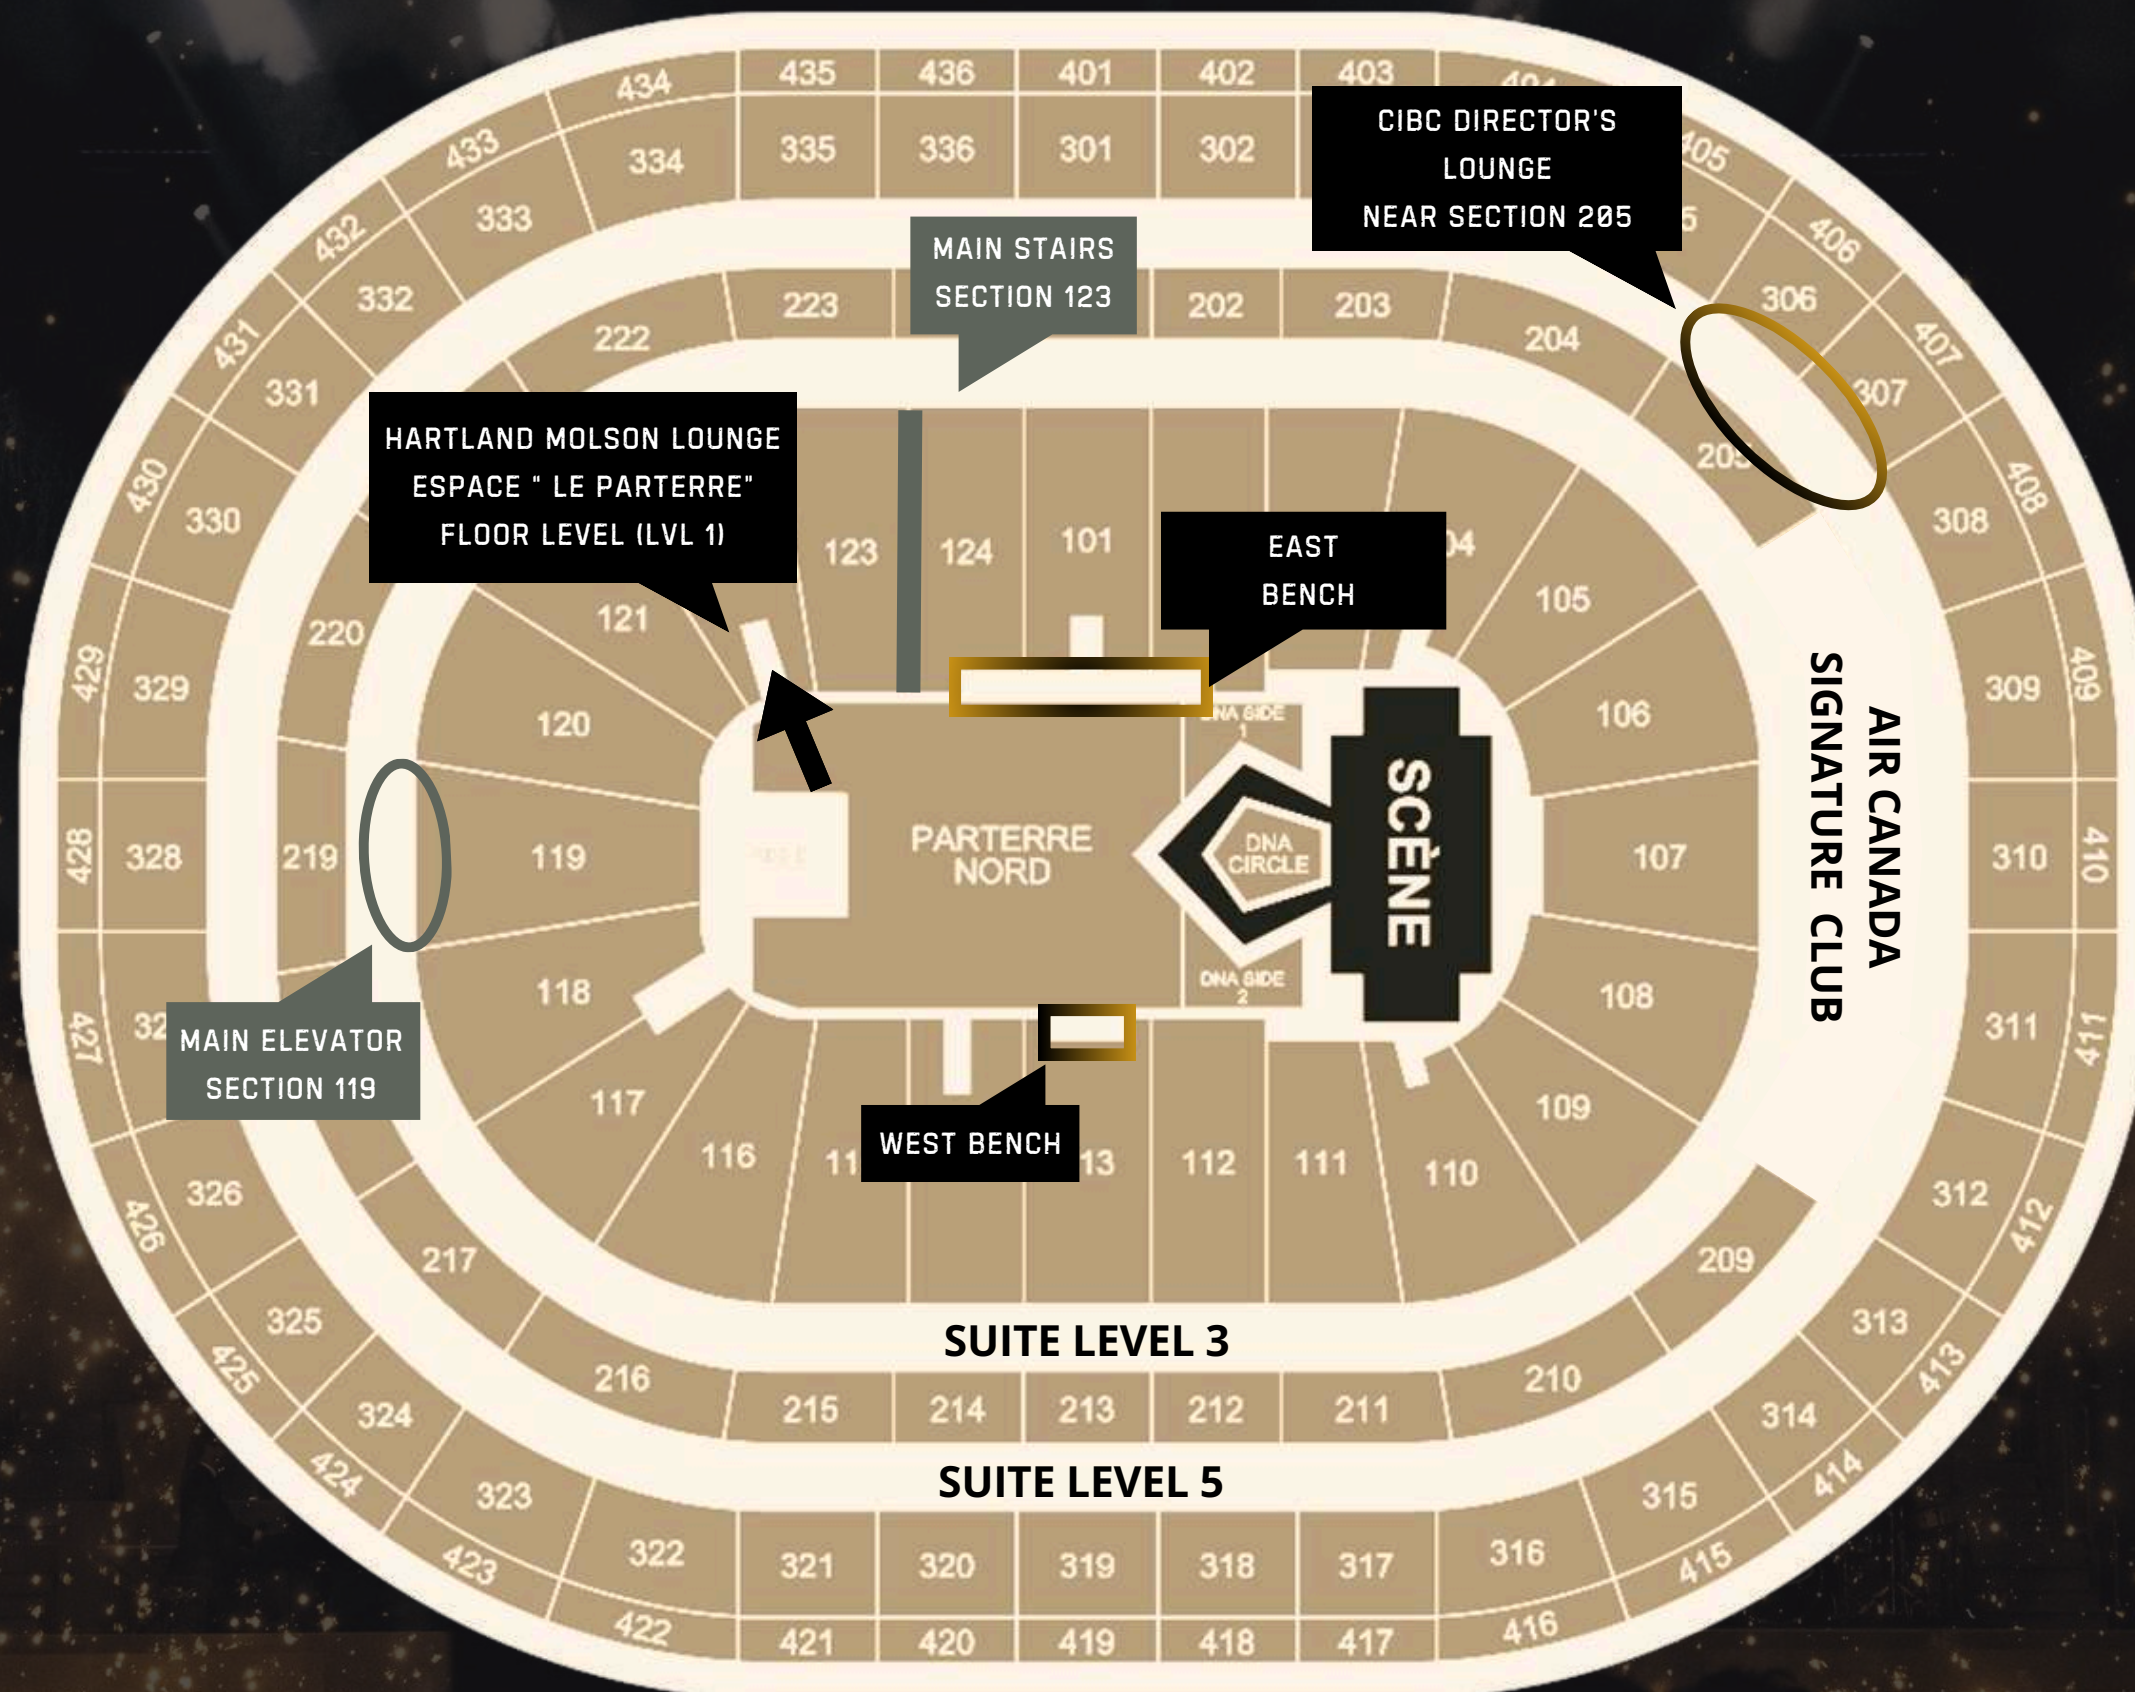

LE PARTERRE

- Located on the floor level near your seats.
- Customized catering menu.
- Customized bar package.
- Dedicated entrance to the amphitheater.
- Open throughout the event.
- Private group reservations only.

AIR CANADA SIGNATURE CLUB

- Exclusive to 360 events.
- Spacious seat in Section 200.
- Private bar with a selection of alcohol (\$)*.
- Food/snacks options available*.
- Dedicated entrance to the amphitheater.
- Coat check & restrooms.

PREMIUM LOUNGE LOCATIONS

THE DISTRICT LOUNGE

- Access to the best seats at Place Bell.
- Located on the floor level near your seats.
- Drink vouchers included.
- Unlimited hot dogs.
- Exclusive entrance to the amphitheater.
- Cloakroom available within the lounge.
- Capacity : 35 guests.
- Individual tickets or private group bookings.

- General admission ticket.
- A seat in the back suite.
- Panoramic view of the stage.
- One drink voucher.
- Capacity: 12 guests.
- Available as individual or group tickets.

LOGE CÔTÉ

- General admission ticket.
- A seat in the side loge.
- Close-up and elevated view of the stage.
- One drink voucher.
- Capacity: 6 guests.
- Individual or group tickets available.