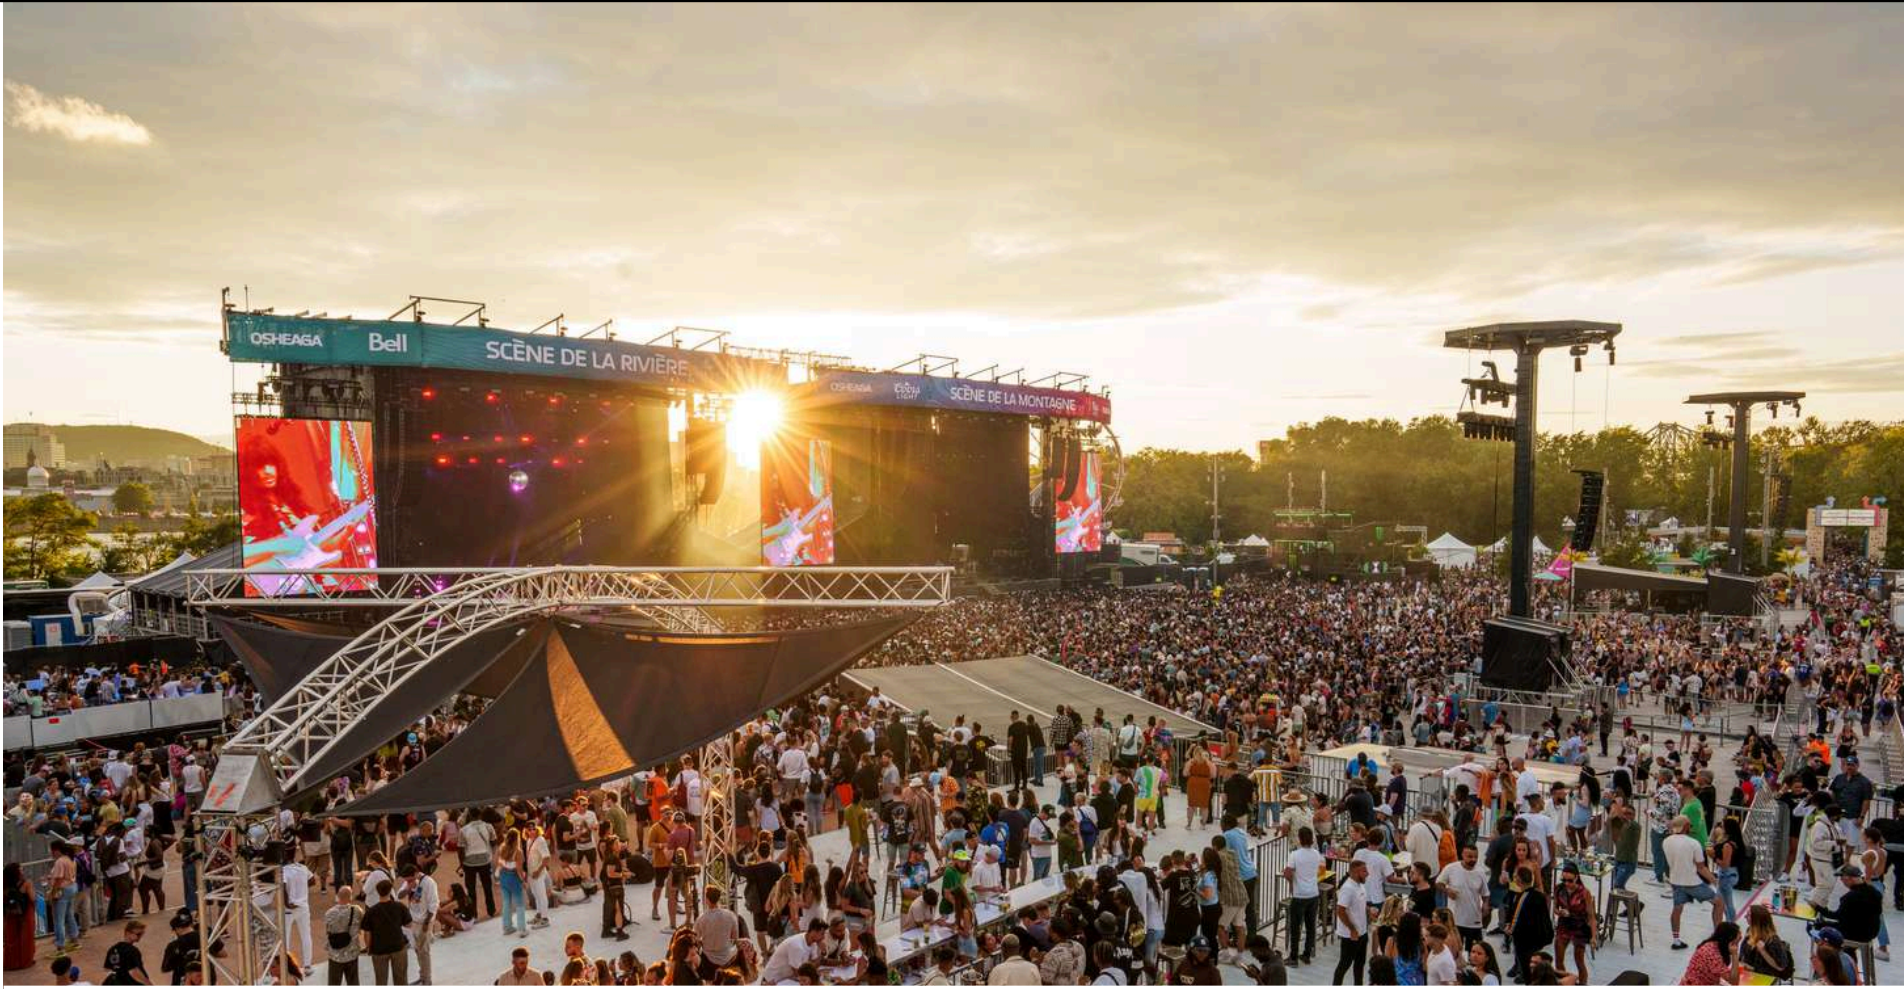

PREMIUM EXPERIENCES

PARC JEAN-DRAPEAU

GOLD TERRACE

GOLD TICKET

- **Access to the GOLD Terrace**, a private platform offering an optimal view and close proximity to the main stage.
- Access to exclusive food & beverage stands.
- **Fast-lane entry** onto the festival grounds.
- **Luxury mobile toilets.**