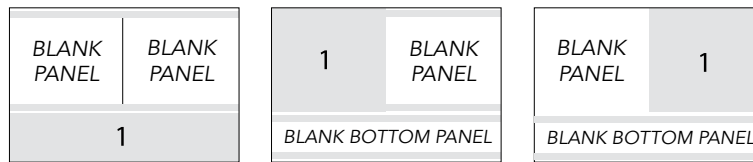

1 Fixed Panel with velcro allow the below sign display options