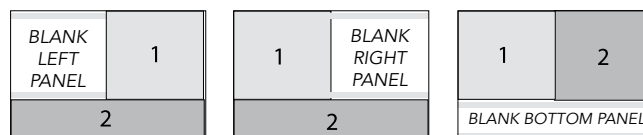

2 Fix Panels with velcro allow the below sign display options