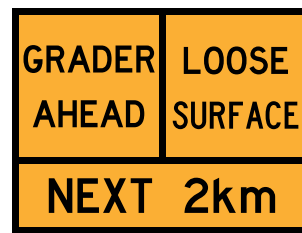

TC1215 1200 x 900mm
TC2282 900 x 600mm
T5-4