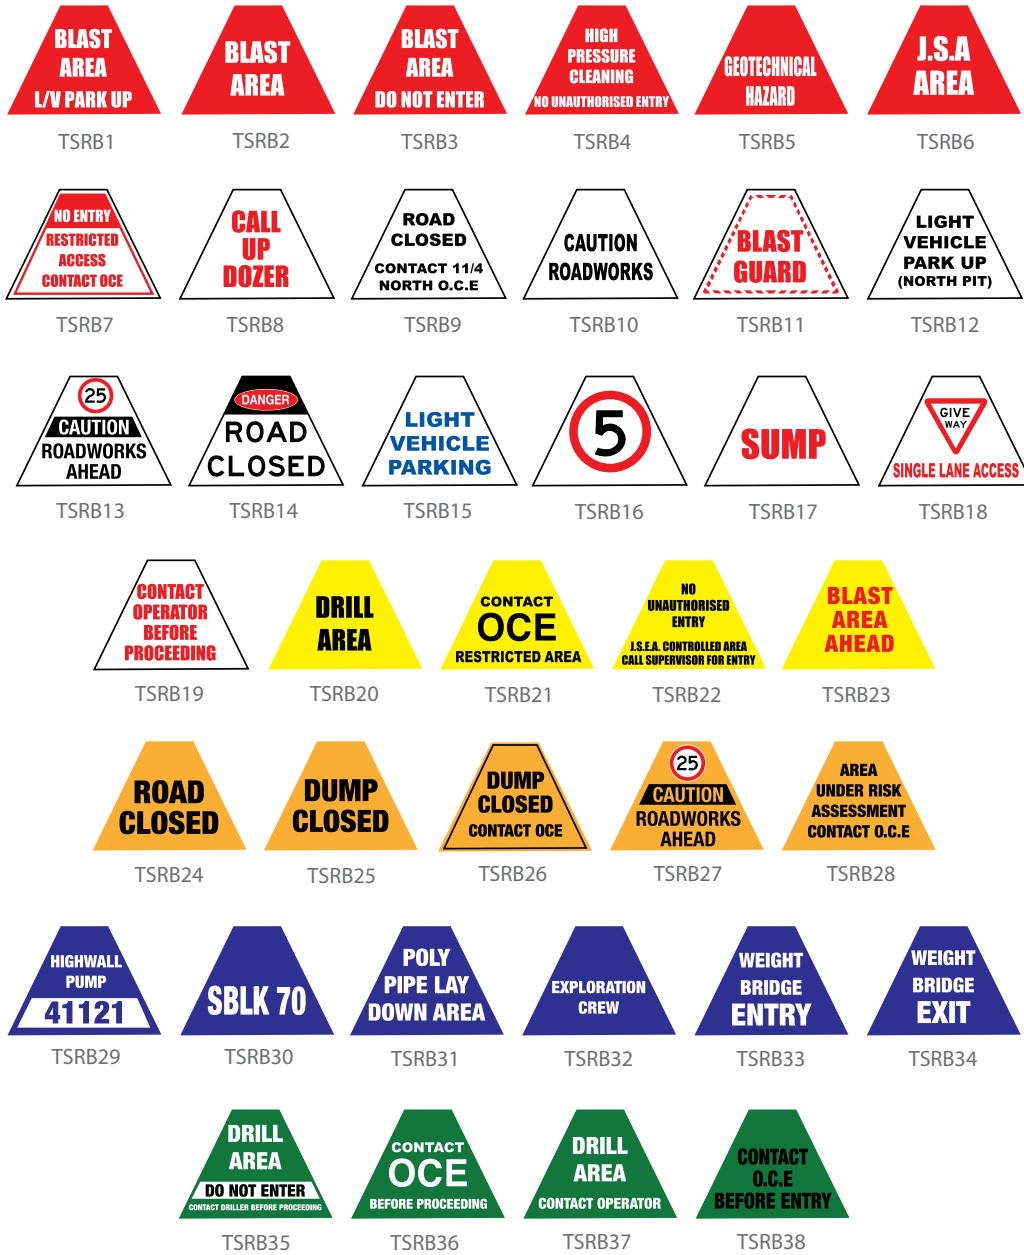

UPGRADE TO A KIT

ALLOWS MULTI SIDED VIEWING

STURDY LIGHTWEIGHT METAL FOLD UP STAND

FITS INTO A HEAVY DUTY CARRY BAG

CODE TRK70*

* Select chosen sign/s

TRI STAND MARKERS ROLL UP SIGNS

Sign Options below, or create your own