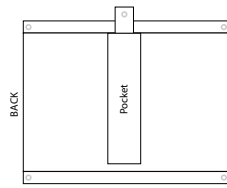

GUIDE POST ROLL UP SIGN

PRODUCT CODE **GPR**

Finishes include

EYELETS STIFFENING RODS

Guide Post Roll Up Signs are a Quick and Easy Roadside Sign Solution. Fast set up NO Stand Required simply slip on a roadside post. Guide Post Mounted Roll Up Signs are finished with stiffening rods top and bottom, 4 corner eyelets and centre tab at top along with our unique rear heat welded pocket on back suitable to fit any Slim and/or standard Roadside Posts. Guide Post Mounted Roll Up Reflective Signs are Ideal for use :- Fire, Authorities, Surveyor, Rural Roadside works and Emergency Incidents where time and response is critical

Finished with

- Heavy Duty rear pocket
- Corner and top Eyelets
- Stiffening Rods
- Triflex Compatible

Features & Benefits

- Flexible Roll Up Reflective Signs
- Approved Day/Night Use
- Compact & Portable
- Easy to use. Quick set up
- Cost Effective, Versatile, Innovative

600mm x 600mm	
Code	Description
GPR6060*	Guide Post Reflective Roll Up Sign
GPRFL6060*	Guide Post Fleuro Reflective Roll Up Sign
GPRD6060*	Guide Post DOUBLE SIDED Reflective Roll Up Sign
GPRDFL6060*	Guide Post DOUBLE SIDED Fleuro Reflective Roll Up Sign

900mm x 600mm	
Code	Description
GPR9060*	Guide Post Reflective Roll Up Sign
GPRFL9060*	Guide Post Fleuro Reflective Roll Up Sign
GPRD9060*	Guide Post DOUBLE SIDED Reflective Roll Up Sign
GPRDFL9060*	Guide Post DOUBLE SIDED Fleuro Reflective Roll Up Sign

1200mm x 900mm	
Code	Description
GPR12090*	Guide Post Reflective Roll Up Sign
GPRFL12090*	Guide Post Fleuro Reflective Roll Up Sign
GPRD12090*	Guide Post DOUBLE SIDED Reflective Roll Up Sign
GPRDFL12090*	Guide Post DOUBLE SIDED Fleuro Reflective Roll Up Sign

*Select your sign/s (See roll up sign section)