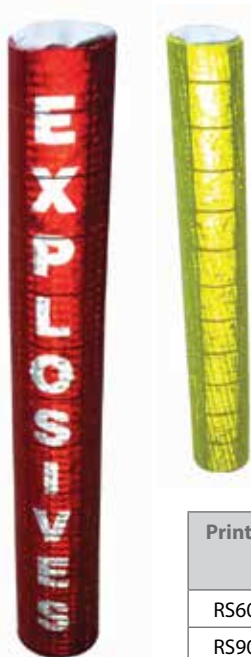

REFLECTIVE SOCKS