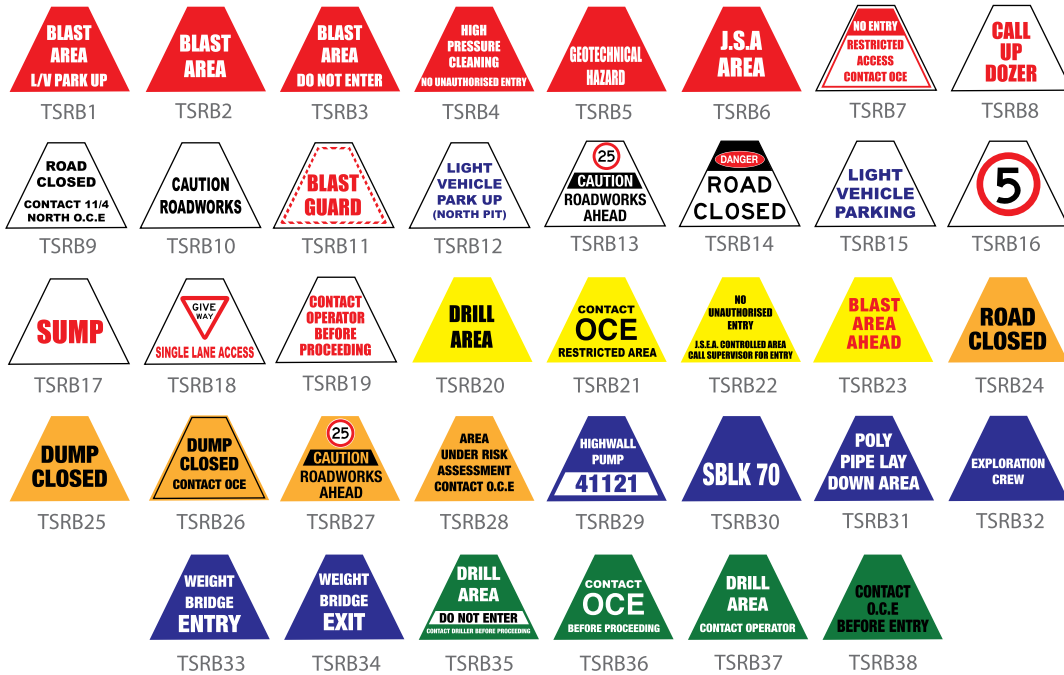

Printed	Custom	Colour	Sign or Custom Message	Description
TRU70P	TRU70C	*	*	Reflective Tri Sign only
TRK70P	TRK70C	*	*	Reflective Tri Sign and Stand Kit (includes carry bag)
TRS70				Tri Stand Only

PRINTED * Select your choice of sign/s from below. CUSTOM * Select your colour/s and custom message/s.
COMPLETE KIT * Select sign/s from below or add custom message.

UPGRADE TO A TRI SIGN KIT Includes 3 Signs of choice, Collapsible Tri Sign Stand and Heavy Duty Carry Bag

✓ **ALLOWS MULTI SIDED VIEWING**

✓ **STURDY LIGHTWEIGHT METAL FOLD UP STAND**

✓ **FITS INTO A HEAVY DUTY CARRY BAG**

CODE TRK70*
* Select sign/s from above