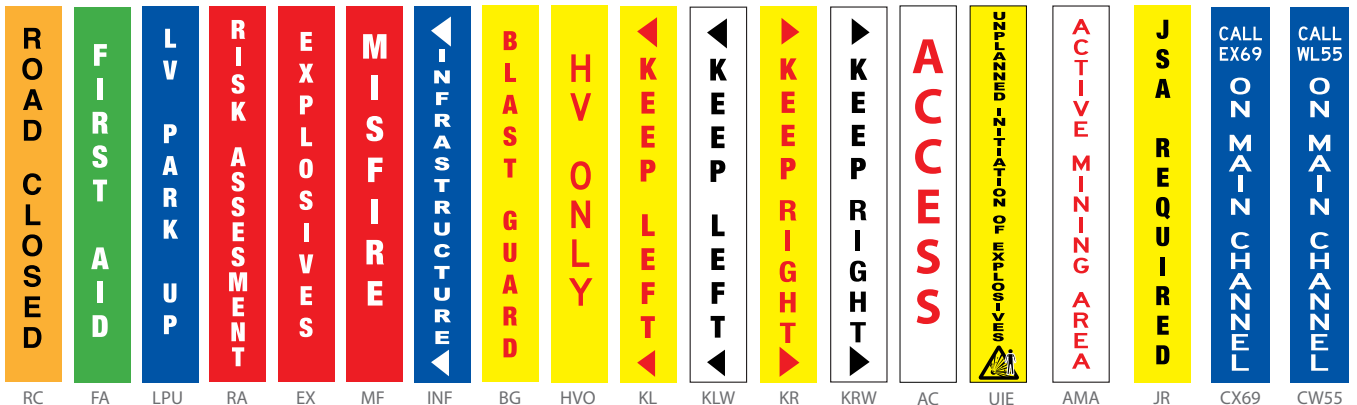

Finishing Options

Printed	Blank	Custom	Colour/Message Side 1	Colour/Message Side 2	Sign or Custom Message	Description
TTB6P	TTB6B	TTB6C	*	*	*	Reflective T Top Bollard 600mm x 200mm
TTB75P	TTB75B	TTB75C	*	*	*	Reflective T Top Bollard 750mm x 200mm
TTB10P	TTB10B	TTB10C	*	*	*	Reflective T Top Bollard 1000mm x 200mm
TTB20P	TTB20B	TTB20C	*	*	*	Reflective T Top Bollard 2000mm x 200mm

PRINTED * Select your choice of sign below. BLANK * Select your chosen colour/s. CUSTOM * Select your colour and/or message

© Reflect Fabrics
E & O.E Prices & Information correct at the time of publication

REFLECTFABRICS
COMPLIANT | FLEXIBLE | REFLECTIVE