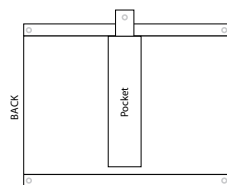

GUIDE POST ROLL UP SIGN