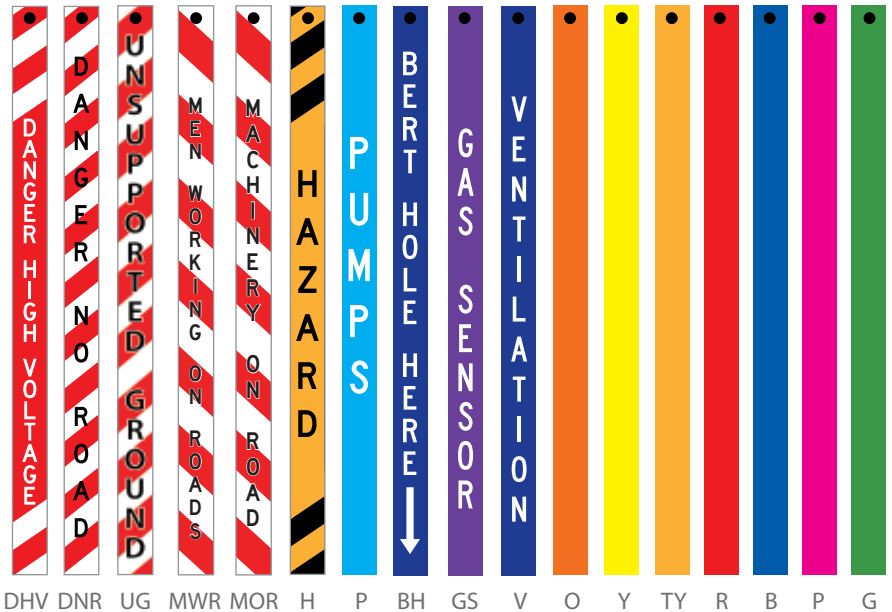

120mm REFLECTIVE MINING STREAMERS/DEPTH TAGS

120mm Large Reflective Mining Streamers/Depth Tags

Class 1W reflective streamers are used to delineate areas both under and above ground. Available in single sided or double sided, with your choice of custom message or standard design. 50mm wide with various drop sizes available below. Finishing options of eyelets, weighted, flexible, magnetic and/or hooks.

PRODUCT CODE **MS12**