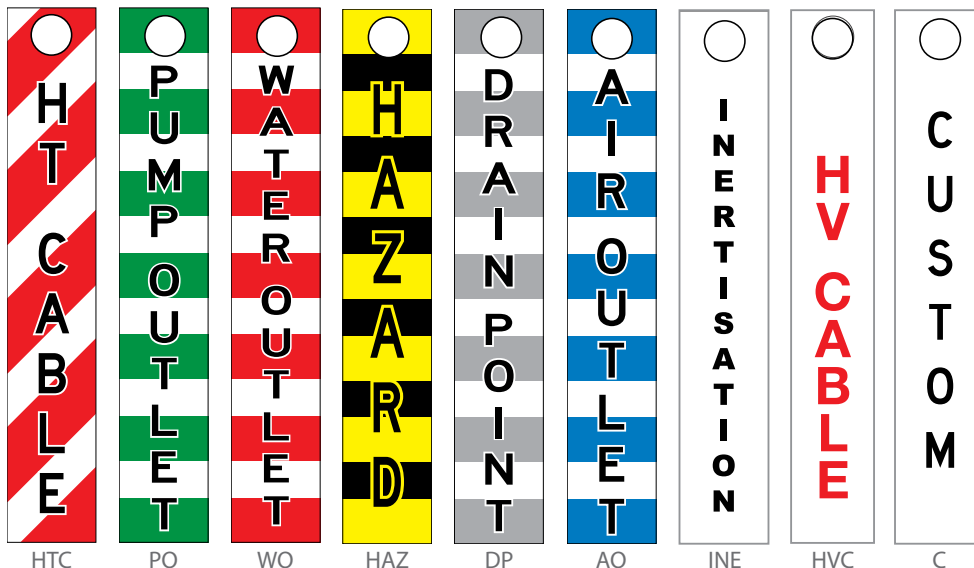

300mm Reflective Mining Dropper

50mm wide x 300mm drop, with a double sided printed message. Finished with a choice of metal or non metal welded eyelet.

PRODUCT CODE **MD3**

1

Choice of Printed Sign, Blank or Custom Message

2

Choice of Finishing Options

SINGLE WELDED EYELET
order code **WE**

MULTI VIEW DOUBLE WELDED EYELET
order code **D**

SINGLE METAL EYELET
order code **E**

Printed	Blank	Custom	Sign or Custom Message	Colour Side 1	Colour Side 2	Eyelet Finishing Option	Description
MD3P	MD3B	MD3C	*	*	*	*	Reflective Roll Up Dropper - 50x300mm

PRINTED * Select your choice of sign & finish. BLANK * Select your chosen colour & finish. CUSTOM * Select your colour, custom message & finish