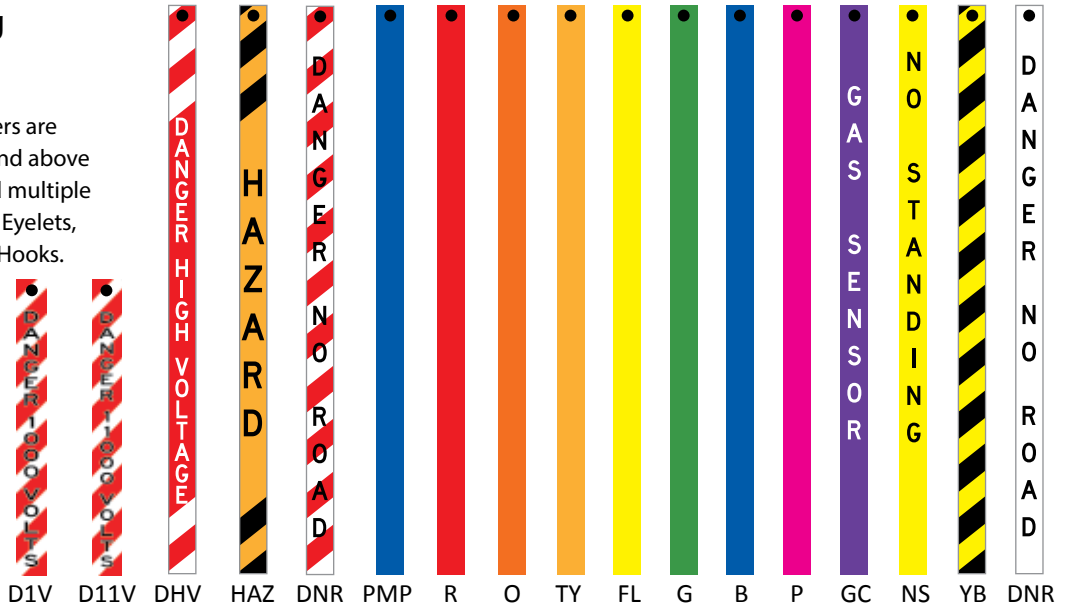

50mm REFLECTIVE MINING STREAMERS/DROPPERS

50mm Reflective Mining Streamers/Droppers

Two-sided Class 1W reflective droppers are used to delineate areas both under and above ground. Produced at 50mm wide and multiple drop sizes. Finishing options include, Eyelets, Weighted, Flexible, Magnetic and/or Hooks.

PRODUCT CODE **MD5**