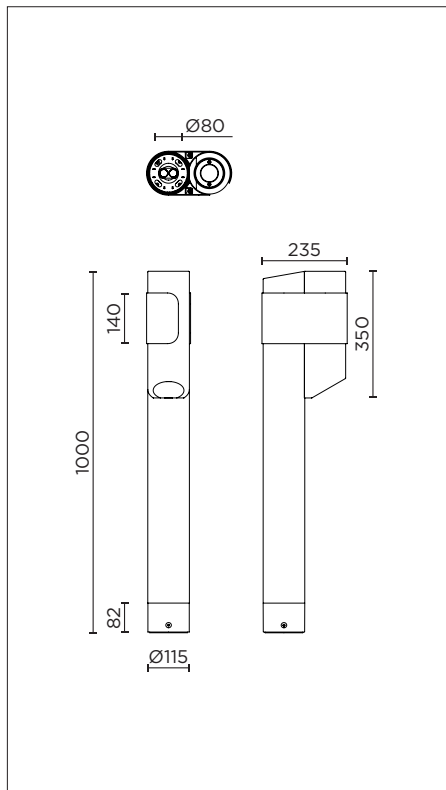

SOLINA 1

Lighting bollard 1 m / 324 lm - 5 W / Lighting

LED	Height	L x l	Plate dimensions	Mounting distances	Mounting hole on plate	Anchor studs	Weight
5 W	1 m	230 x 115 mm	Ø 80 mm	Ø 80 mm	3 x Ø 10 mm à 120°	3 x M8 - 100 mm	11 kg

Version with 200 x 200 mm fixing plate, and fixing centre distance 150 x 150 mm upon request.

Broad light distribution

LED light 5 W

Recessed luminaire with broad spread light distribution.
LED power supply unit 220-240 V - 0/50-60 Hz - DC 170-280 V.