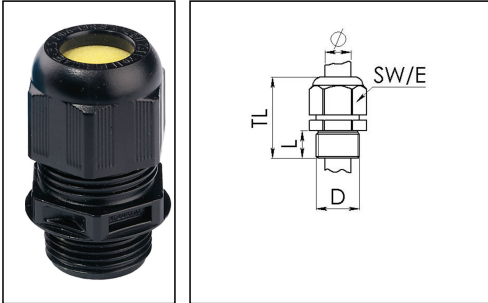

ESKE/1-e 50

Ex-cable gland, polyamide with short thread, RAL 9005, M50

Products may differ in size, colour and appearance to those shown. If you require further information or customisation, please contact us directly.

Material cable gland	Polyamide
Material sealing gasket	EPDM
Temp. range min	-40 °C
Temp. range max	75 °C
Protection class	IP66 / IP68 (5 bar 30 min)
Type of protection	Ex eb, Ex tb
Ex-Certificate	IECEX, ATEX
Glow wire test	750 °C
Thread type	M
Ø Connection thread D	50
Lead	1,5
Length screw-in thread L	14 mm
Ø cable diameter min	23 mm
Ø cable diameter max	35 mm
Key width SW	55 mm
Collar diameter (E)	61 mm
Total length TL	59 mm - 72 mm
Install. torques fitting	13 N m
Install. torques cap nut	12 N m
Equipment	Incl. connection thread gasket
Product Color	RAL 9005
Order no. RAL 9005	10103369
Type	ESKE/1-e 50
Packing unit	4
EAN number	4007685082914