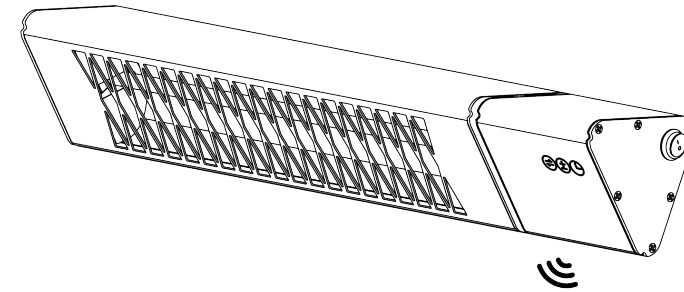

Intense heat – very low light

DARK

triangle

Wall Black 2500 Watt

Product information	
Article code:	PR025W-SMART
EAN code:	8719956292224
Description	Sunred Smart Heater Triangle Dark Wall Black 2500 Watt
Product line:	Dark
Heat source	
Power:	9 settings—2500 Watt total
Technology:	Carbon Rose Gold
Lamp:	100 lux
Heat range:	25 m ² - HZ 10 m ²
Properties	
Material:	Aluminium/copper/glass/iron/ plastic/stainless steel/steel
Color:	Black
Operation:	Remote, hard switch, WiFi with Sunred App
Mounting type	Wall
Box	Full color box

Dimensions	
Size:	13 x 15,5 x 77 cm
Net weight:	2.85 kg
Cable length:	1,8 m
Shipping specifications	
Amount per pallet 120x 80:	56
Amount 20F:	1092
Amount 40F:	2184
Amount 40F HC:	2548
Packaging size:	84,5 cm x 17,5 cm x 18 cm
Gross weight:	4,1 kg
General information	
Accessories:	App, remote control, wall bracket
IP value:	IP55
Advantages:	Smart heater, fast WiFi connection, Multiple settings, soft touch, timer
Warranty:	2 years manufacturing guarantee

remote
control

battery