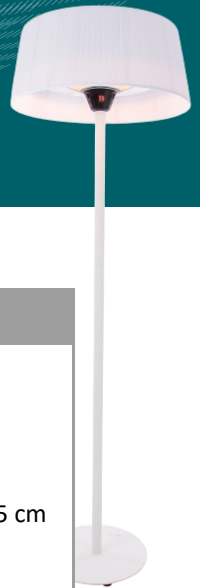

Sunred Heater Bright ARTIX SW BASIC

Product information	
Article code	ARTIX SW BASIC
EAN code	8718801853085
Description	Sunred Heater Artix Bright Standing White 2100 Watt
Product line	Bright
Heat source	
Power	900 / 1200/ 2100 W
Technology	Halogen
Lamp	11.500 lux
Heat range	17 m2 HZ 7 m2
Properties	
Material	Steel / aluminum / fa- bric / plastic / glass
Color	White
Operation	Hard switch
Mounting type	Standing
Box	Full color box

Dimensions	
Height	224 cm
Width	74 cm
Depth / Length	46 cm
Diameter (if applicable)	Hood 74 cm base 45 cm
Net weight	15,65 kg
Cable length	1,8 m
Shipping specifications	
Amount per pallet 120x80	6
Amount 20F	96
Amount 40F	200
Amount 40F HC	226
Packaging dimensions	75,5 cm x 75,5 cm x 51 cm
Gross weight	21 kg
General information	
Accessories	x
IP value	IP44
Advantages	Safeguard tipover great heating and light
Warranty	2 years manufacturing guarantee