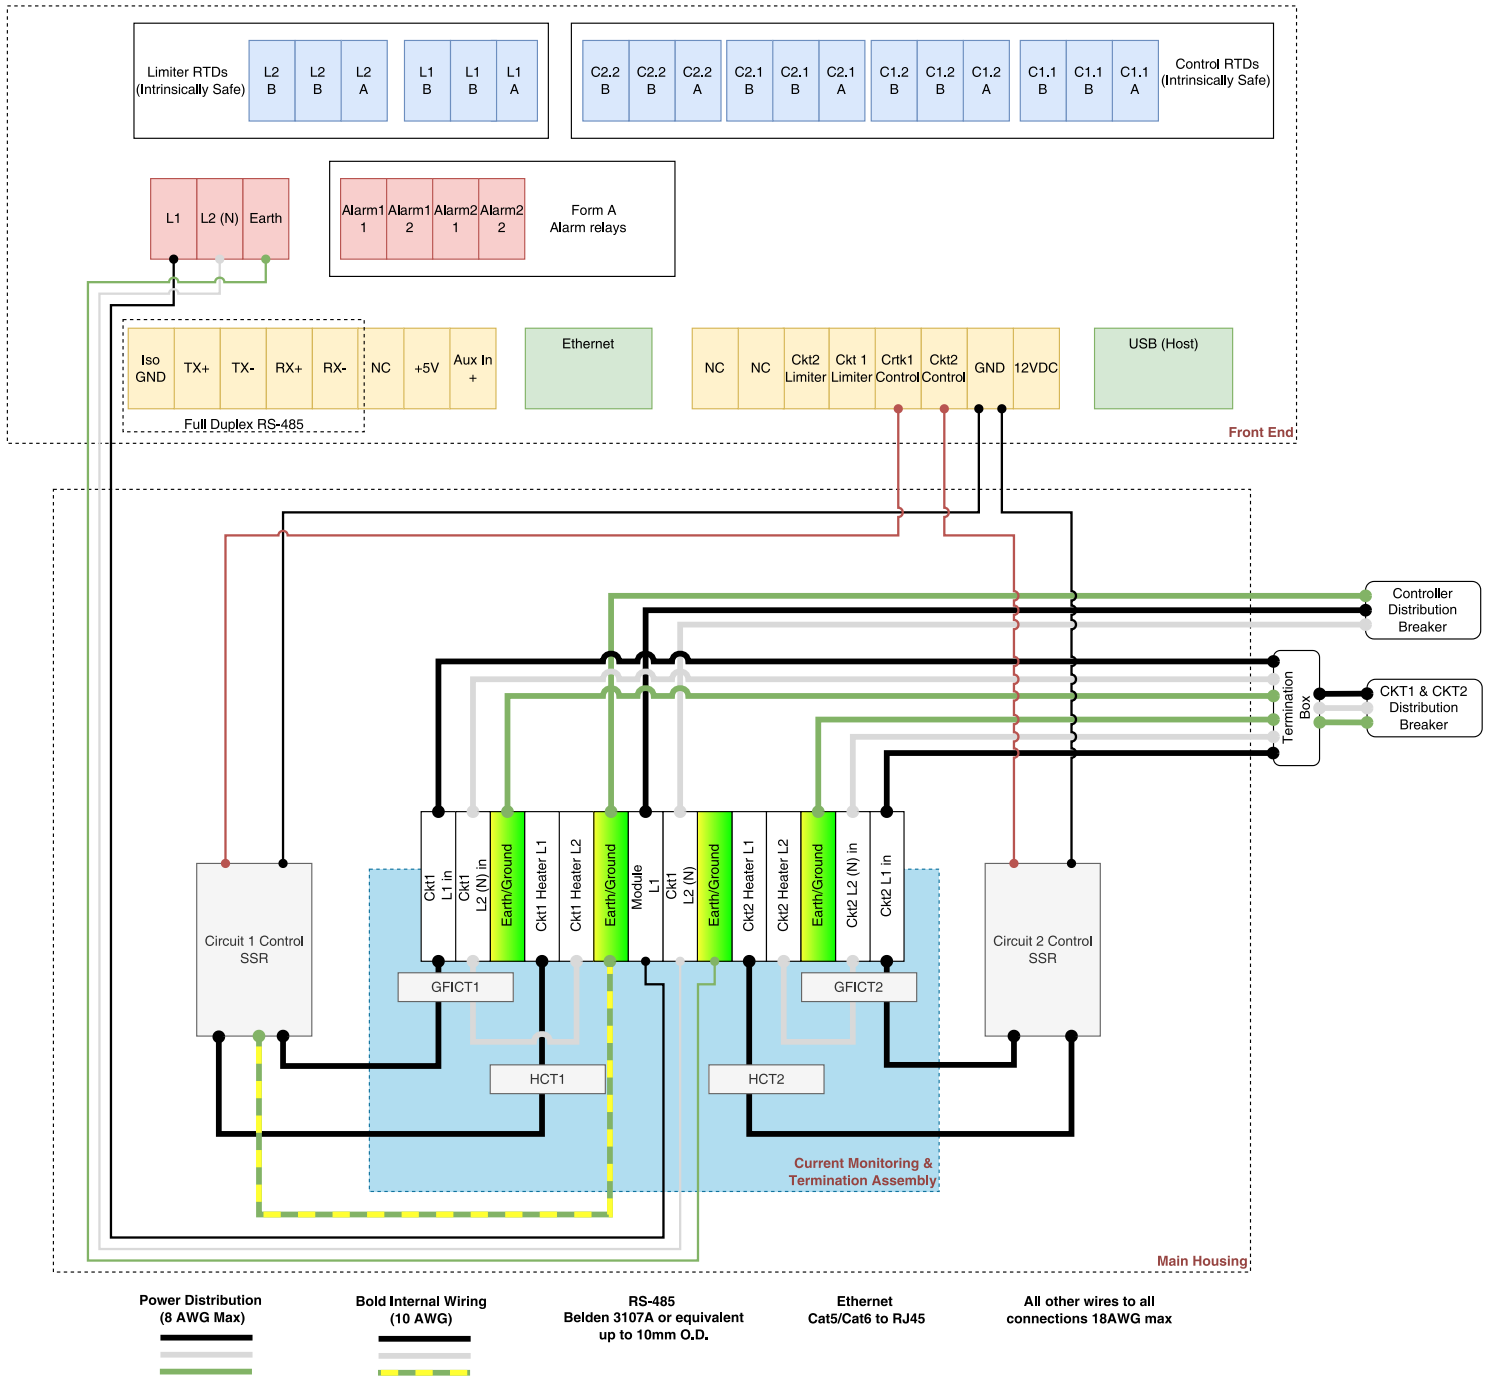

GENESIS DUO

2-CIRCUIT SSR WIRING DIAGRAM DUAL BREAKER DESIGN