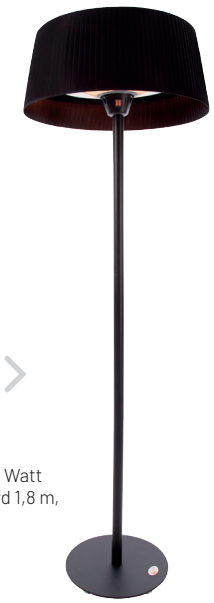

2100
Watt

"This logo indicates the possibility of controlling settings and the use an extra powerful element in the heater, to minimize power consumption and therefore impact on the environment."

Warmth	
Light intensity Lummen	 11.500 LUX
Infrared wave	Short wave
Heating technology	Halogen

- MODERN DESIGN
- COMFORTABLE HEAT
- HALOGEN TECHNOLOGY

This model is also available in black

2100
Watt

artix

Experience warmth and design at the same time? SUNRED® ARTIX HB ceiling halogen heater offers it both. With the remote control you can easily switch between the heat settings, in 800, 1000 or 1800 Watt. The infrared halogen technology ensures that you have maximum heat within seconds. The combination of heat and light provides pleasant warmth and atmospheric light.

artix

ARTIX SW BASIC
8718801853085
46 x Ø74 x 224 cm, 15,6 kg
3 settings • 900/1200/2100 Watt
Standing, White, Cable cord 1,8 m,
Incl. safeguard tipover

Ø74 cm

artix

ARTIX SB BASIC
8718801853092
46 x Ø74 x 224 cm, 15,6 kg
3 settings • 900/1200/2100 Watt
Standing, Black, Cable cord 1,8 m,
Incl. safeguard tipover