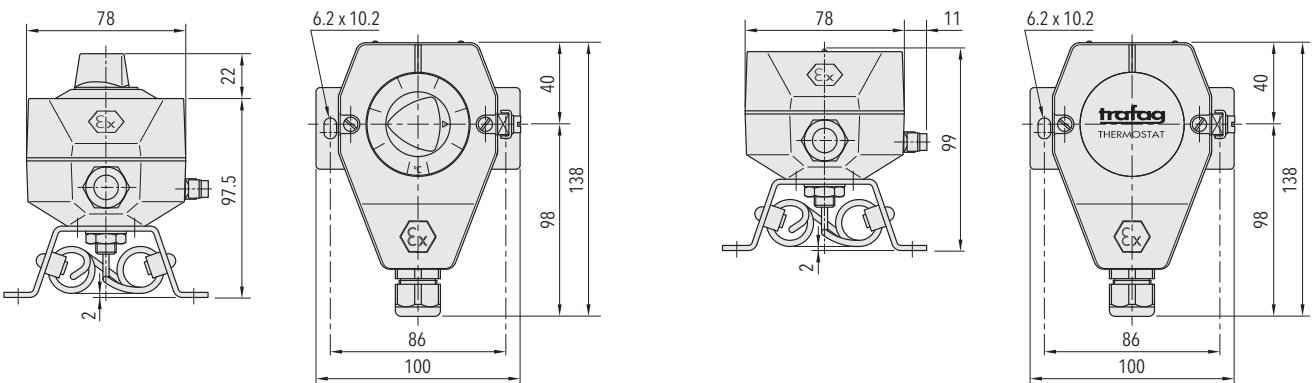

## Features

- Compact design
- Rugged housing
- Protection IP65
- Ex db eb IIC T6 Gb
- Ex tb IIIC T80°C Db

Technical Data			
Designation of application	Ex Industrial room thermostat	Switching differential	Not adjustable
Measuring range	-30°C ... +30°C to 0°C ... +60°C	Repeatability	± 0.5 % FS typ.
Output signal	Floating change-over contact	Approval / conformity	SEV 15 ATEX 0156 X IECEX SEV 17.0010X