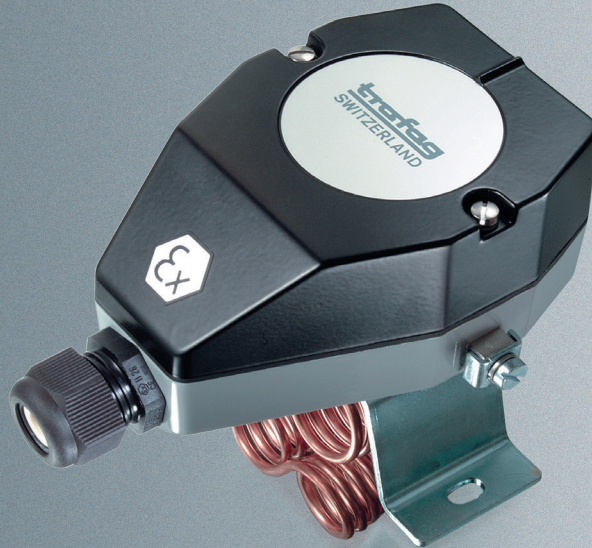

# EX INDU AMBISTAT EXAS

- Compact design
- Rugged housing
- Protection IP65
- Ex db eb IIC T6 Gb
- Ex tb IIIC T80°C Db

# Ex Indu Ambistat EXAS 409/419

Swiss based Trafag is a leading international supplier of high quality sensors and monitoring instruments for measurement of pressure and temperature.

## Applications

- Ex II 2 G/D

## Features

- Compact design
- Rugged housing
- Protection IP65
- Ex db eb IIC T6 Gb
- Ex tb IIIC T80°C Db

Technical Data			
Designation of application	Ex Industrial room thermostat	Switching differential	Not adjustable
Measuring range	-30°C ... +30°C to 0°C ... +60°C	Repeatability	± 0.5 % FS typ.
Output signal	Floating change-over contact	Approval / conformity	SEV 15 ATEX 0156 X IECEX SEV 17.0010X