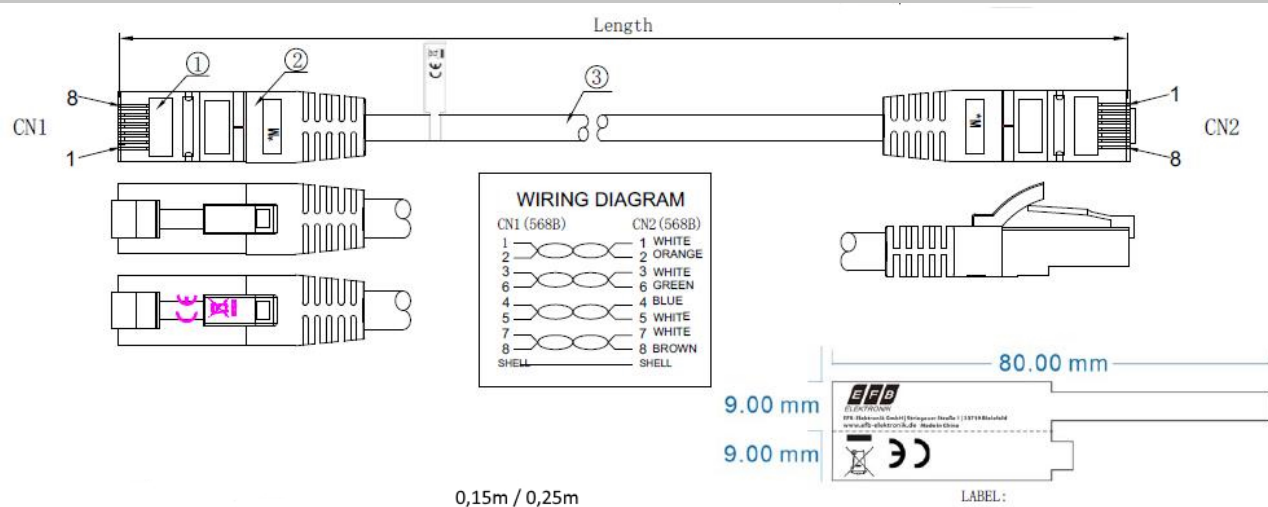

ArtNr.	Bezeichnung	Length Längentoleranz	
K5525FGE.0,15	RJ45 Patch cable S/FTP, Cat.6A, Cat.7 Raw cable TPE superflex, 0,15m, yellow	0.15 m	±5 %
K5525FGE.0,25	RJ45 Patch cable S/FTP, Cat.6A, Cat.7 Raw cable TPE superflex, 0,25m, yellow	0.25 m	±5 %
K5525FGE.0,5	RJ45 Patch cable S/FTP, Cat.6A, Cat.7 Raw cable TPE superflex, 0,5m, yellow	0.5 m	±5 %
K5525FGE.1	RJ45 Patch cable S/FTP, Cat.6A, Cat.7 Raw cable TPE superflex, 1m, yellow	1.0 m	±5 %
K5525FGE.1,5	RJ45 Patch cable S/FTP, Cat.6A, Cat.7 Raw cable TPE superflex, 1,5m, yellow	1.5 m	±5 %
K5525FGE.2	RJ45 Patch cable S/FTP, Cat.6A, Cat.7 Raw cable TPE superflex, 2m, yellow	2.0 m	±5 %
K5525FGE.3	RJ45 Patch cable S/FTP, Cat.6A, Cat.7 Raw cable TPE superflex, 3m, yellow	3.0 m	±5 %
K5525FGE.5	RJ45 Patch cable S/FTP, Cat.6A, Cat.7 Raw cable TPE superflex, 5m, yellow	5.0 m	±5 %
K5525FGE.7,5	RJ45 Patch cable S/FTP, Cat.6A, Cat.7 Raw cable TPE superflex, 7,5m, yellow	7.5 m	±5 %

This datasheet was created automatically on 29-03-2023 . Technical changes reserved.

DATASHEET

RJ45 Patch cable S/FTP, Cat.6A, Cat.7 Raw cable TPE superflex, 15m, yellow

K5525FGE.10	RJ45 Patch cable S/FTP, Cat.6A, Cat.7 Raw cable TPE superflex, 10m, yellow	10.0 m	±5 %
K5525FGE.15	RJ45 Patch cable S/FTP, Cat.6A, Cat.7 Raw cable TPE superflex, 15m, yellow	15.0 m	±5 %
K5525FGE.20	RJ45 Patch cable S/FTP, Cat.6A, Cat.7 Raw cable TPE superflex, 20m, yellow	20.0 m	±5 %
K5525FGE.25	RJ45 Patch cable S/FTP, Cat.6A, Cat.7 Raw cable TPE superflex, 25m, yellow	25.0 m	±5 %
K5525FGE.30	RJ45 Patch cable S/FTP, Cat.6A, Cat.7 Raw cable TPE superflex, 30m, yellow	30.0 m	±5 %

Drawings

This datasheet was created automatically on 29-03-2023 . Technical changes reserved.