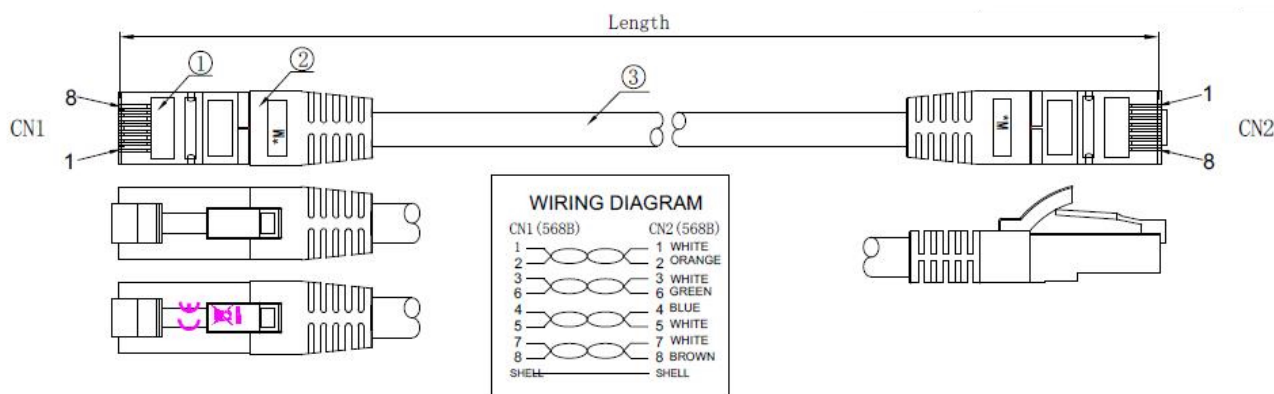

DATASHEET

RJ45 Patch cable S/FTP, Cat.6A, Cat.7 Raw cable TPE superflex, 15m, yellow

K5525FGE.10	RJ45 Patch cable S/FTP, Cat.6A, Cat.7 Raw cable TPE superflex, 10m, yellow	10.0 m	±5 %
K5525FGE.15	RJ45 Patch cable S/FTP, Cat.6A, Cat.7 Raw cable TPE superflex, 15m, yellow	15.0 m	±5 %
K5525FGE.20	RJ45 Patch cable S/FTP, Cat.6A, Cat.7 Raw cable TPE superflex, 20m, yellow	20.0 m	±5 %
K5525FGE.25	RJ45 Patch cable S/FTP, Cat.6A, Cat.7 Raw cable TPE superflex, 25m, yellow	25.0 m	±5 %
K5525FGE.30	RJ45 Patch cable S/FTP, Cat.6A, Cat.7 Raw cable TPE superflex, 30m, yellow	30.0 m	±5 %

Drawings

This datasheet was created automatically on 29-03-2023 . Technical changes reserved.