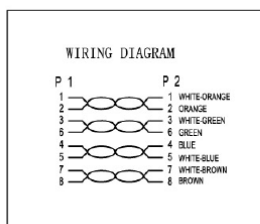

NOTE 1:

ITEM NO.	LENGTH
K8104BL.0.5M	500±5mm
K8104BL.1M	1000±10mm
K8104BL.2M	2000±20mm
K8104BL.3M	3000±30mm
K8104BL.5M	5000±50mm
K8104BL.7.5M	7500±75mm
K8104BL.10M	10000±100mm