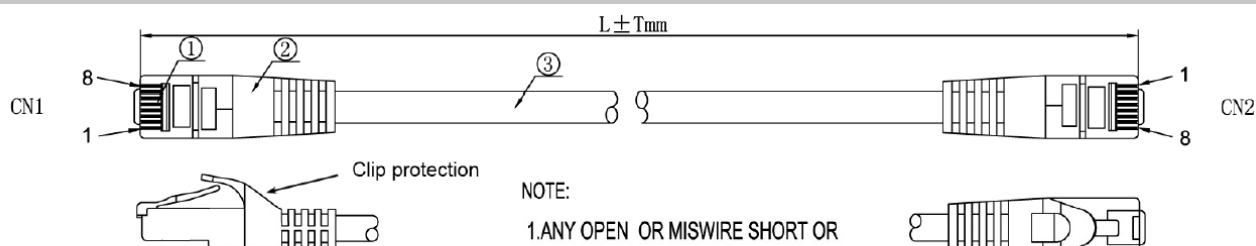

DATASHEET

RJ45 Patch cable U/UTP, Cat.6, LSZH, CCA, white

K8104WS.15	RJ45 Patch cable U/UTP, Cat.6, LSZH, CCA, 15m, white	15.0 m
K8104WS.20	RJ45 Patch cable U/UTP, Cat.6, LSZH, CCA, 20m, white	20.0 m
K8104WS.25	RJ45 Patch cable U/UTP, Cat.6, LSZH, CCA, 25m, white	25.0 m
K8104WS.30	RJ45 Patch cable U/UTP, Cat.6, LSZH, CCA, 30m, white	30.0 m
K8104WS.50	RJ45 Patch cable U/UTP, Cat.6, LSZH, CCA, 50m, white	50.0 m

Technical drawings

NOTE:

1. ANY OPEN OR MISWIRE SHORT OR INTERMITTENCE IS NOT PERMITTED
2. KEEP CLEAN
3. RoHS COMPLIANT
4. PRINTING: CAT.6 U/UTP AWG24/7 stranded x 4 pairs LSZH Cable