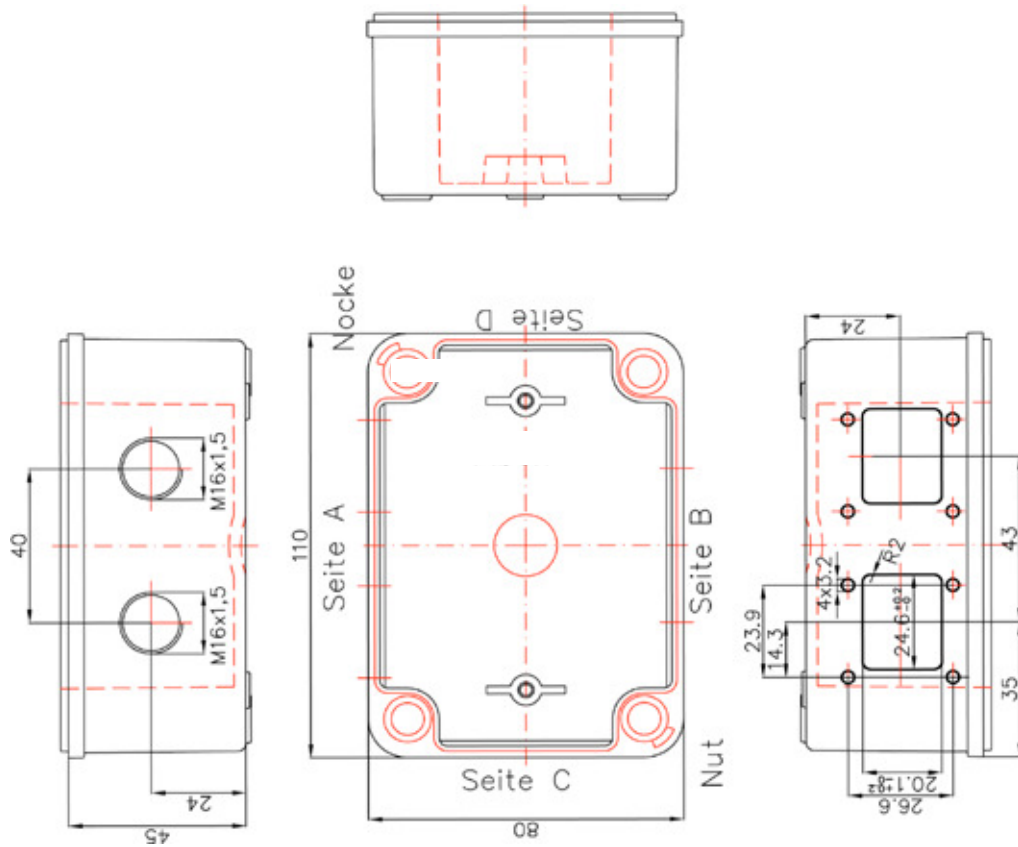

DATASHEET

Cat.6A Distribution box IP67 2 x RJ45

Art.No.	53730.1V2	File	53730.1V2_NEU.indd		
Description	Distribution box IP67 2 x RJ45 Cat.6A				
Created	Date	Last revision	Date	Proved	Date
Frederik Dotzki	23.09.2013	EP	11.02.2015	EP	11.02.2015