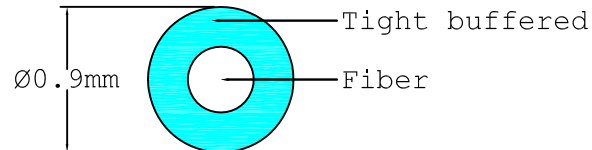

12CORE FIBER OPTIC PIGTAIL SC/APC 8° 9/125 OS2 G652D

SC/APC8° 0.9mm Connector

0.9mm cable

Specifications:

Fiber Mode	SM
Type	SC/APC
Cable Diameter(mm)	Φ 0.9
Cable Color	12 Color
Core Diameter(um)	9/125
Insertion Loss(dB)	≤0.25
Return Loss(dB)	≥60
Operating Temperature(°C)	-20~+70
Storage Temperature(°C)	-20~+70

Length Tolerance:

Length (M)	Tolerance
L≤1	+5CM/-0
1<L≤10	+10CM/-0
10<L	+1%/-0

E F B
ELEKTRONIK

E F B

PIGTAIL SC/APC8°
12 CORE 9/125 OS2 G652D

Part No: O1015TB.1,5

Drawing No:

Page :1 of 1