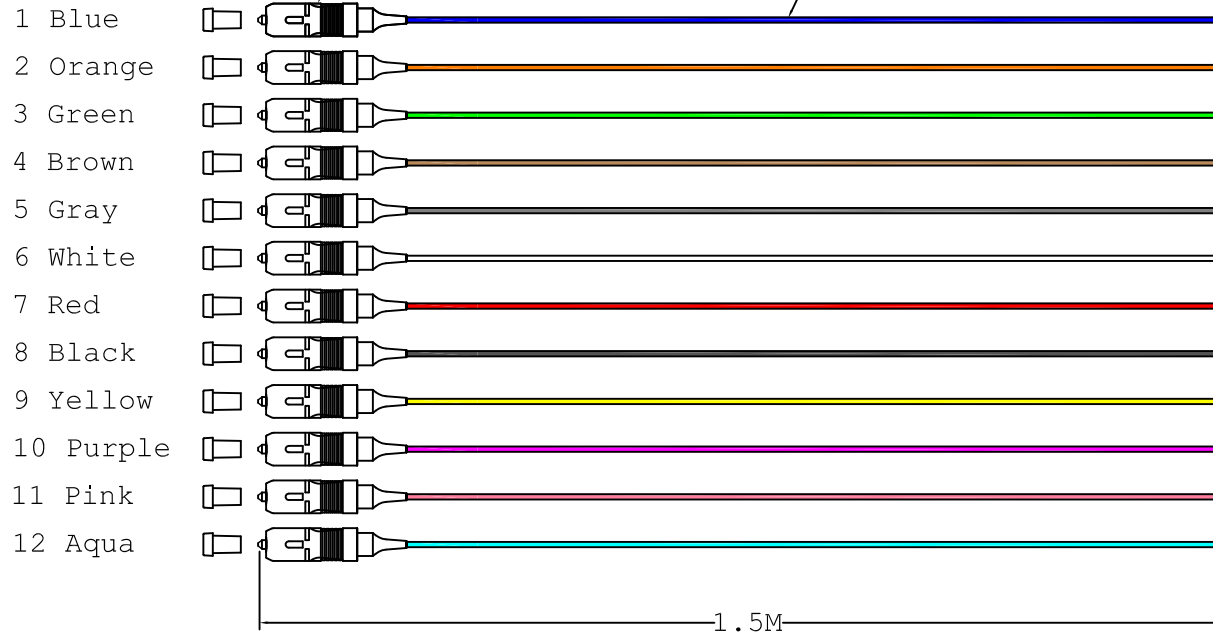

12CORE FIBER OPTIC PIGTAIL SC/APC 8° 9/125 OS2 G652D

SC/APC8° 0.9mm Connector

0.9mm cable

Specifications:

Fiber Mode	SM
Type	SC/APC
Cable Diameter(mm)	Φ 0.9
Cable Color	12 Color
Core Diameter(um)	9/125
Insertion Loss(dB)	≤0.25
Return Loss(dB)	≥60
Operating Temperature(°C)	-20~+70
Storage Temperature(°C)	-20~+70

Length Tolerance:

Length (M)	Tolerance
L≤1	+5CM/-0
1<L≤10	+10CM/-0
10<L	+1%/-0

E F B
ELEKTRONIK

E F B

PIGTAIL SC/APC8°
12 CORE 9/125 OS2 G652D

Part No: O1015TB.1,5

Drawing No:

Page :1 of 1