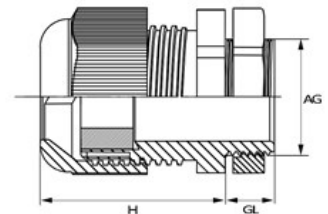

Dimensions

RND Type	AG	GL	H	Thread Size	Thread Length	Wrench Width	Colour	Colour Code	Cable Ø
RND 465-01278	40 mm	13 mm	48 mm	M40	13 mm	53 mm	Black	RAL 9005	22 ... 32 mm
RND 465-01279	40 mm	13 mm	48 mm	M40	13 mm	53 mm	Light Grey	RAL 7035	22 ... 32 mm
RND 465-01292	32 mm	11 mm	39 mm	M32	11 mm	42 mm	Light Grey	RAL 7035	12 ... 21 mm
RND 465-01295	32 mm	11 mm	39 mm	M32	11 mm	42 mm	Black	RAL 9005	12 ... 21 mm
RND 465-01304	16 mm	8 mm	22 mm	M16	8 mm	19 mm	Light Grey	RAL 7035	4 ... 8 mm
RND 465-01305	20 mm	9 mm	27 mm	M20	9 mm	24 mm	Light Grey	RAL 7035	6 ... 12 mm
RND 465-01306	12 mm	8 mm	21 mm	M12	8 mm	15 mm	Light Grey	RAL 7035	3 ... 6.5 mm
RND 465-01307	20.4 mm	9 mm	27 mm	PG13.5	9 mm	24 mm	Light Grey	RAL 7035	6 ... 12 mm
RND 465-01308	12 mm	8 mm	21 mm	M12	8 mm	15 mm	Black	RAL 9005	3 ... 6.5 mm
RND 465-01309	20 mm	9 mm	27 mm	M20	9 mm	24 mm	Black	RAL 9005	6 ... 12 mm
RND 465-01310	16 mm	8 mm	22 mm	M16	8 mm	19 mm	Black	RAL 9005	4 ... 8 mm
RND 465-01312	25 mm	11 mm	31 mm	M25	11 mm	33 mm	Light Grey	RAL 7035	13 ... 18 mm
RND 465-01313	15.2 mm	8 mm	21 mm	PG09	8 mm	19 mm	Light Grey	RAL 7035	4 ... 8 mm
RND 465-01314	18.6 mm	8 mm	25 mm	PG11	8 mm	22 mm	Light Grey	RAL 7035	5 ... 10 mm
RND 465-01316	12.5 mm	8 mm	21 mm	PG07	8 mm	15 mm	Black	RAL 9005	3 ... 6.5 mm
RND 465-01317	12.5 mm	8 mm	21 mm	PG07	8 mm	15 mm	Light Grey	RAL 7035	3 ... 6.5 mm
RND 465-01318	18.6 mm	8 mm	25 mm	PG11	8 mm	22 mm	Black	RAL 9005	5 ... 10 mm
RND 465-01321	25 mm	11 mm	31 mm	M25	11 mm	33 mm	Black	RAL 9005	13 ... 18 mm
RND 465-01322	15.2 mm	8 mm	21 mm	PG09	8 mm	19 mm	Black	RAL 9005	4 ... 8 mm
RND 465-01325	28.3 mm	11 mm	31 mm	PG21	11 mm	33 mm	Light Grey	RAL 7035	13 ... 18 mm
RND 465-01326	28.3 mm	11 mm	31 mm	PG21	11 mm	33 mm	Black	RAL 9005	13 ... 18 mm
RND 465-01327	20.4 mm	9 mm	27 mm	PG13	9 mm	24 mm	Black	RAL 9005	6 ... 12 mm
RND 465-01328	22.5 mm	10 mm	28 mm	PG16	10 mm	27 mm	Light Grey	RAL 7035	10 ... 14 mm
RND 465-01330	22.5 mm	10 mm	28 mm	PG16	10 mm	27 mm	Black	RAL 9005	10 ... 14 mm