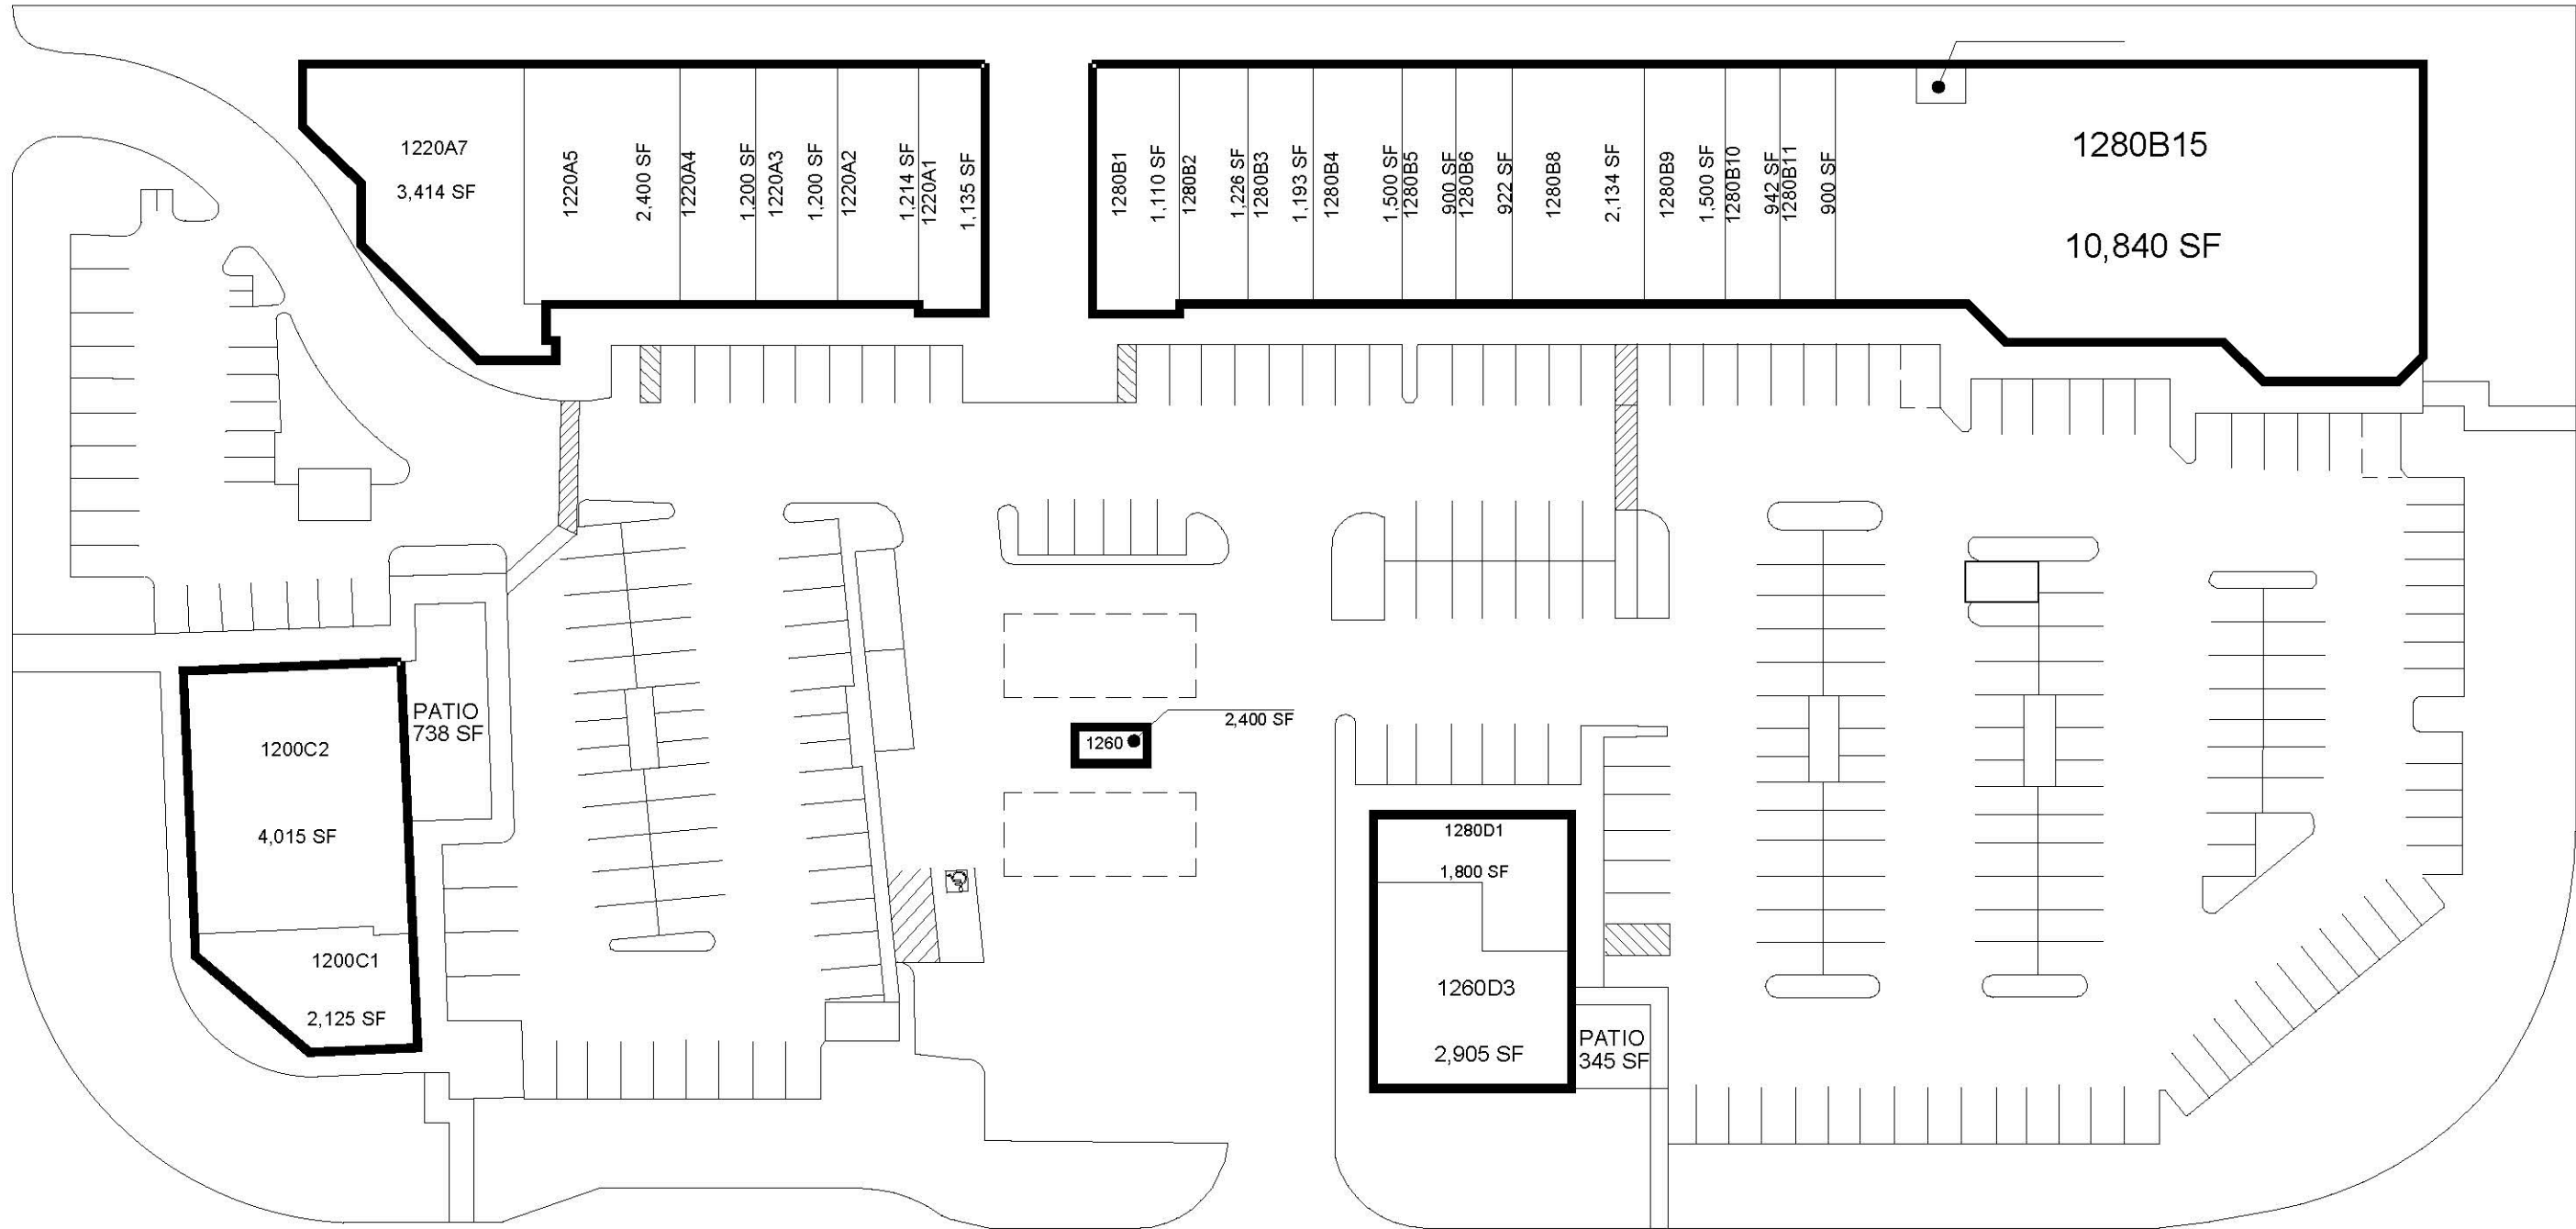

CAMELBACK STREET

MACARTHUR BLVD

BISON AVE

▲N Map not to scale
Newport Beach, CA

NEWPORT NORTH SHOPPING CENTER

April 2024