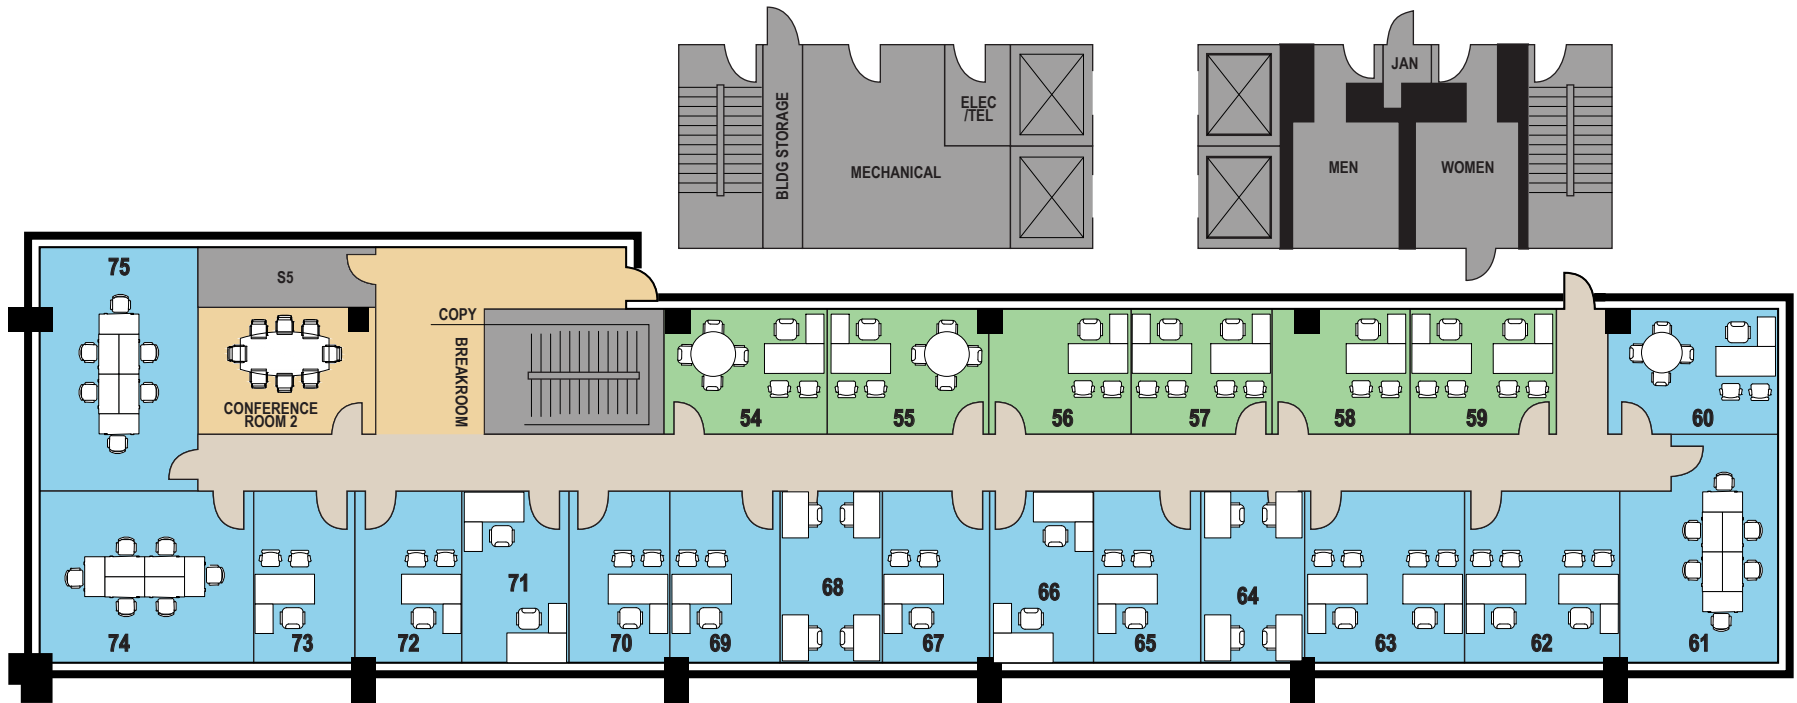

PARK CITIES - GREENVILLE AVE
 4925 Greenville Avenue, Suite 200
 Dallas, TX 75206

- Exterior Offices
- Interior Offices
- Common Areas

WORKSUITES

PARK CITIES - GREENVILLE AVE
 4925 Greenville Avenue, Suite 300
 Dallas, TX 75206