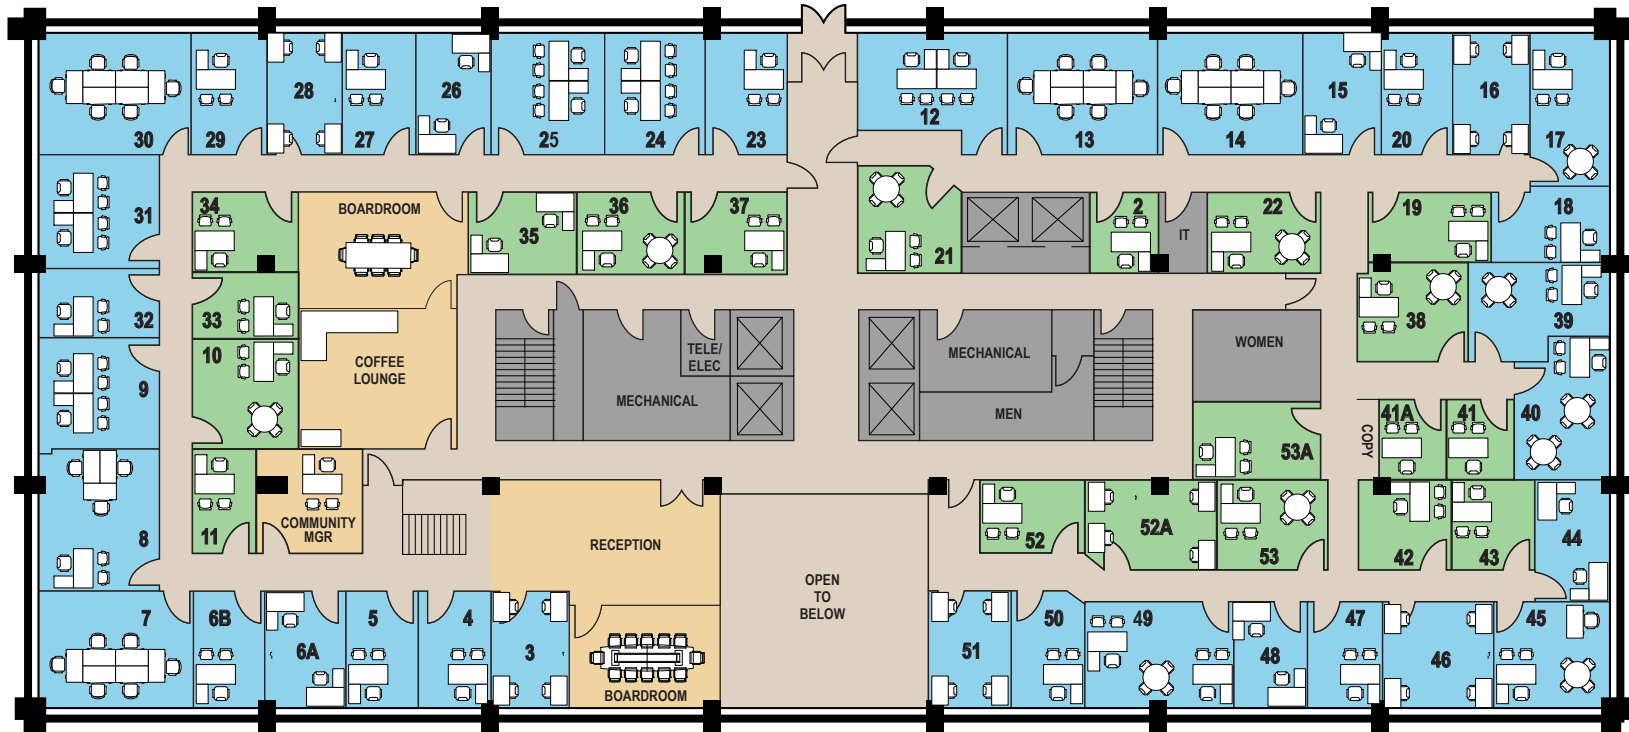

PARK CITIES - GREENVILLE AVE
 4925 Greenville Avenue, Suite 200
 Dallas, TX 75206

- Exterior Offices
- Interior Offices
- Common Areas

WORKSUITES

PARK CITIES - GREENVILLE AVE
 4925 Greenville Avenue, Suite 300
 Dallas, TX 75206