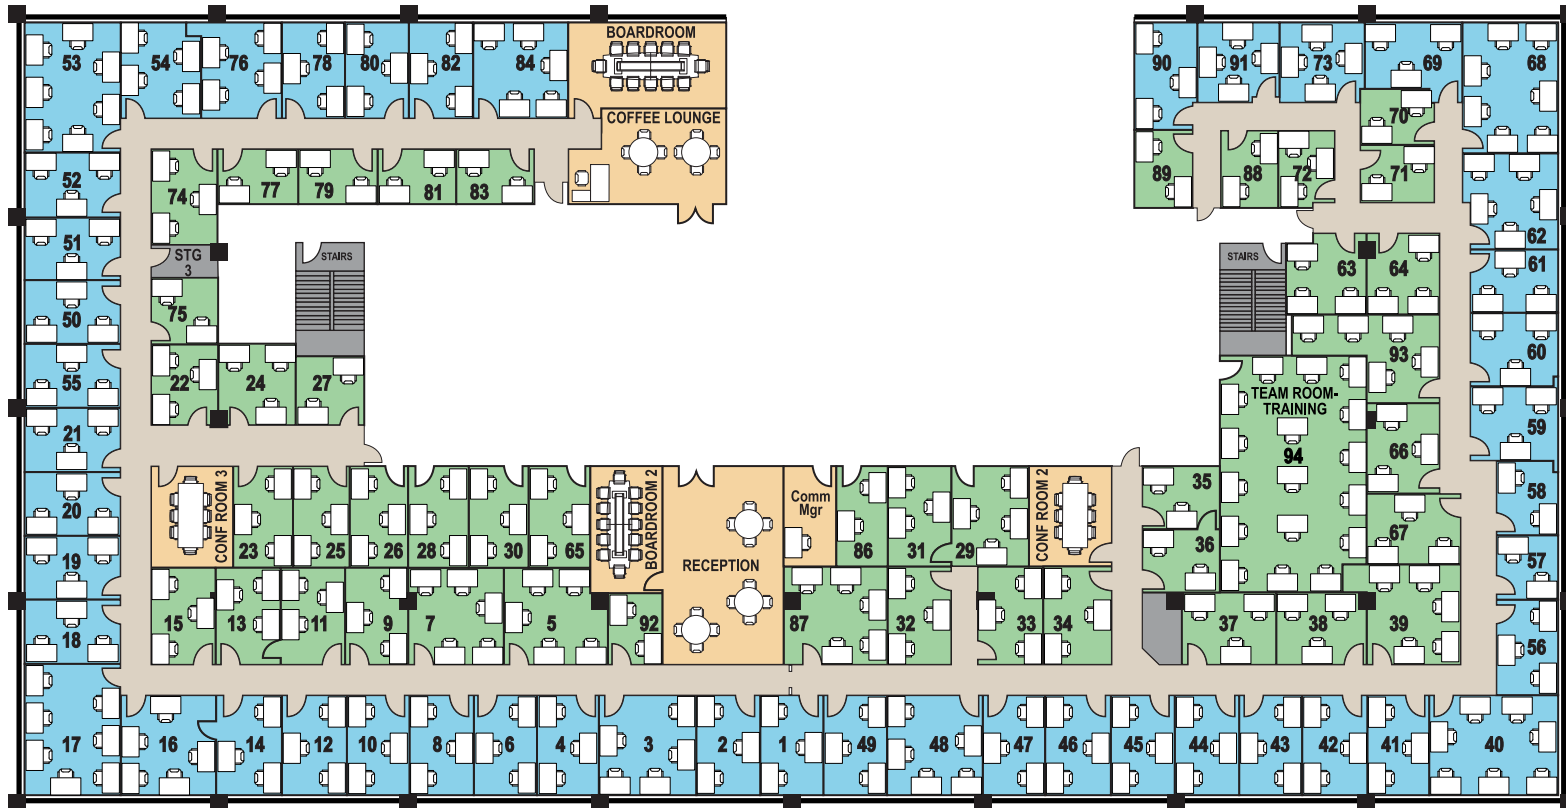

WORKSUITES

MOCKINGBIRD STATION - SMU
 6060 N. Central Expressway, Suite 500
 Dallas, TX 75206

-  Window Offices
-  Interior Offices
-  Common Areas

For office availability, please contact: sales@worksuites.com or 1-888-601-WORK