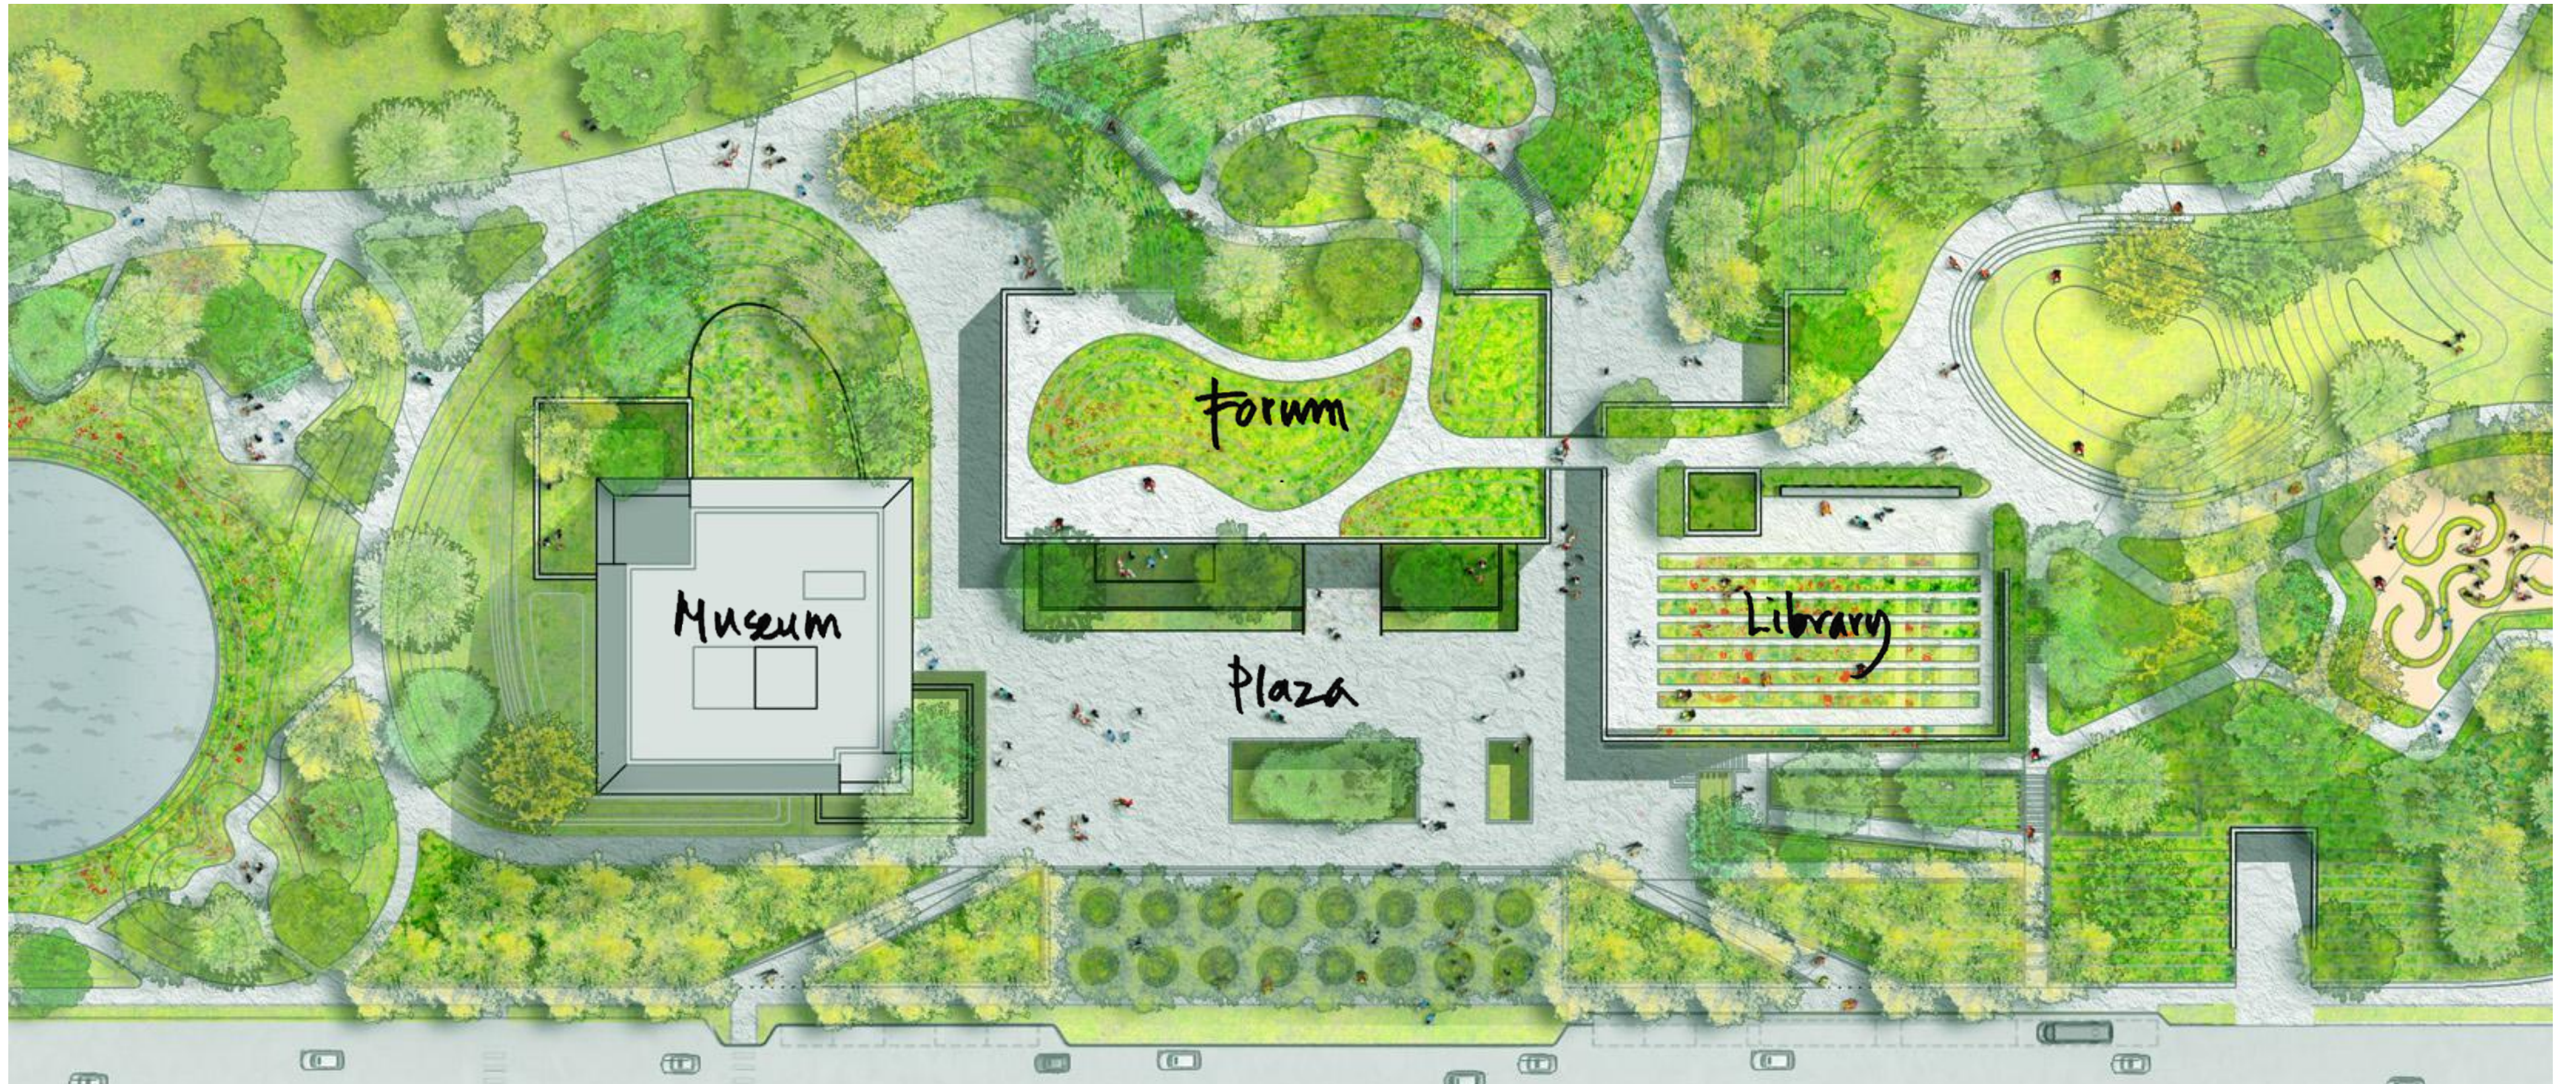

Storytelling

Story-Making

Making a Landmark

Creating a Destination

Building a Campus

THE OBAMA PRESIDENTIAL CENTER

ENVISIONING THE LANDSCAPE

Guiding Principles

Unify Jackson Park

Diversify scale and type of spaces

Create safe and welcoming arrivals

Build with sustainable practices

Concept Plan – September 2017

Unify Jackson Park

**Reconnect fragmented site
by removing Cornell Drive**

**Make lagoon more
accessible**

**Extend park landscape on
top of buildings**

View from the East

Diversify the Size & Type of Spaces

Introduce a variety of scale

**Find a suitable balance
between active passive
recreation**

**Design flexible spaces for a
wide range of users**

View from the South

Create Safe & Welcoming Arrivals

Locate parking on Midway site

Embed structure in landscape

Design plaza to be open and porous

View from the West