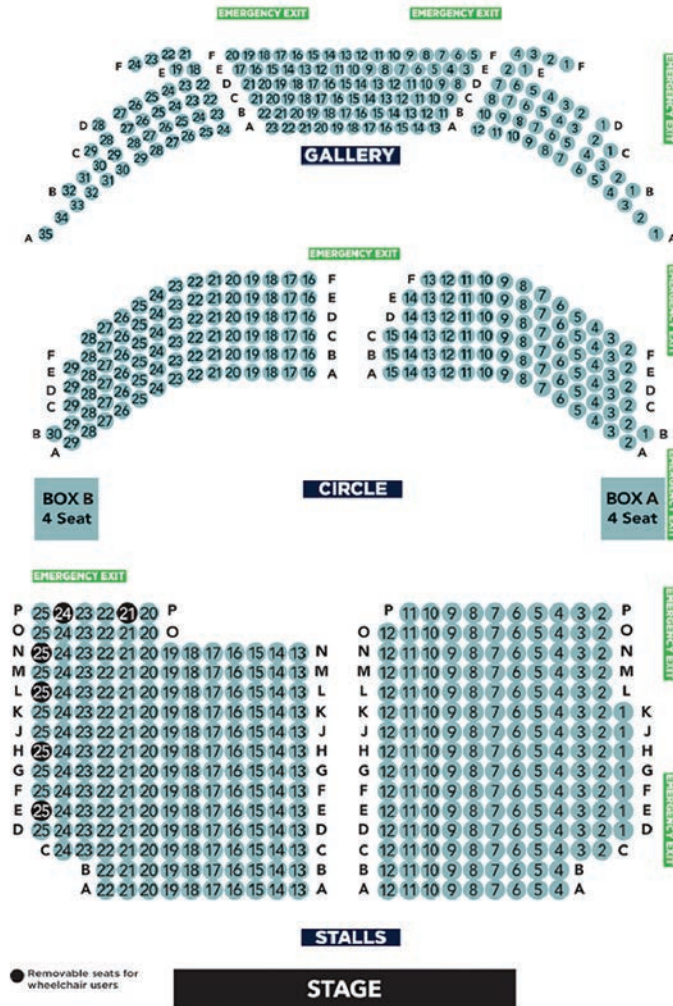

BOOKING INFORMATION

Crewe Lyceum Theatre, Heath Street, Crewe CW1 2DA
ONLINE BOOKING 24-hours a day crewelyceum.co.uk

TICKET OFFICE 03439 040 057