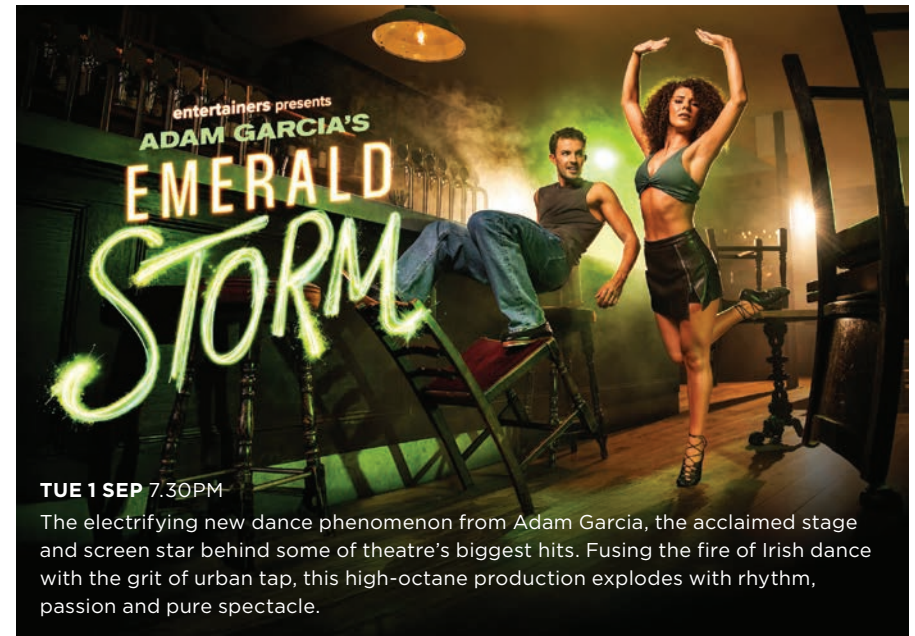

TUE 1 SEP 7.30PM

The electrifying new dance phenomenon from Adam Garcia, the acclaimed stage and screen star behind some of theatre's biggest hits. Fusing the fire of Irish dance with the grit of urban tap, this high-octane production explodes with rhythm, passion and pure spectacle.