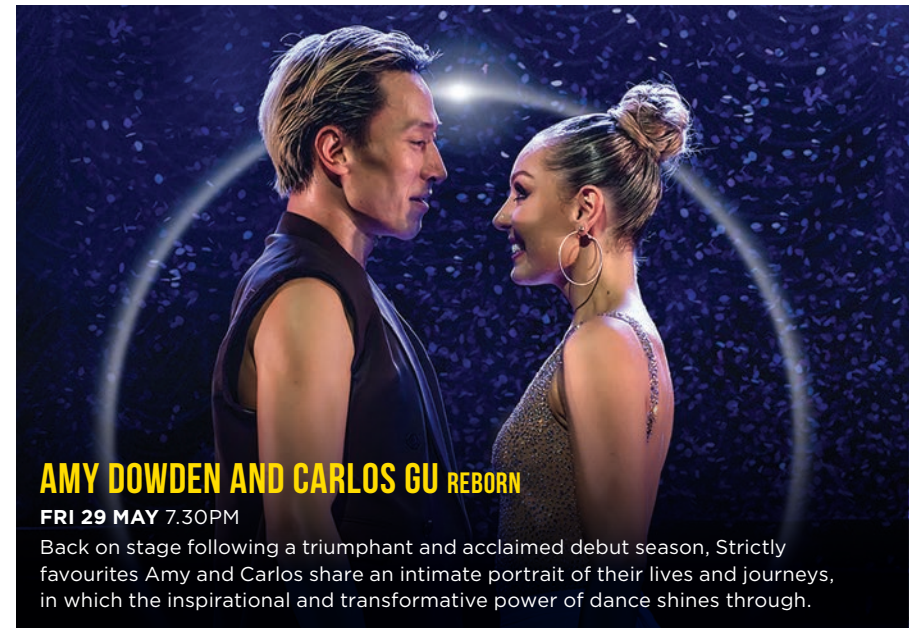

AMY DOWDEN AND CARLOS GU REBORN

FRI 29 MAY 7.30PM

Back on stage following a triumphant and acclaimed debut season, Strictly favourites Amy and Carlos share an intimate portrait of their lives and journeys, in which the inspirational and transformative power of dance shines through.