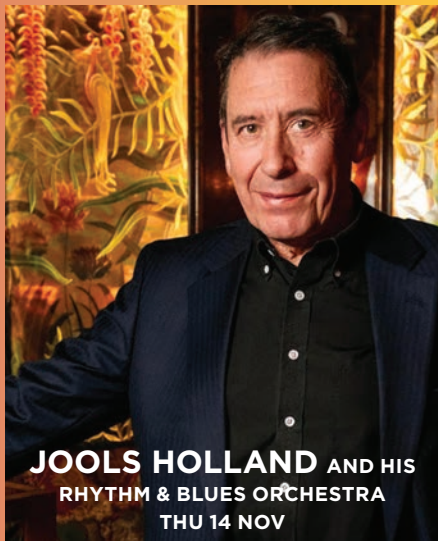

SOLD OUT
CHECK BACK FOR ANY RETURN TICKETS

SIGN-UP TO OUR NEWSLETTER
to find out first when shows go on sale
GLive.co.uk