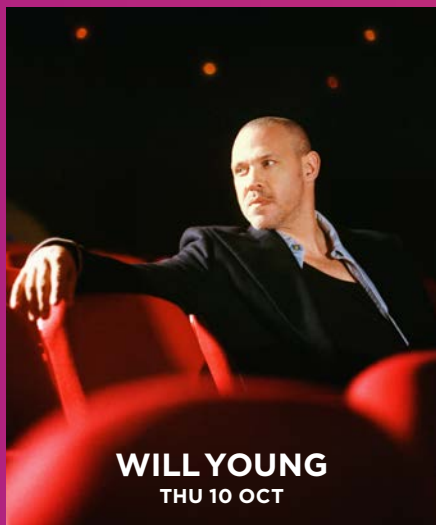

**LIMITED
AVAILABILITY**

WILL YOUNG
THU 10 OCT