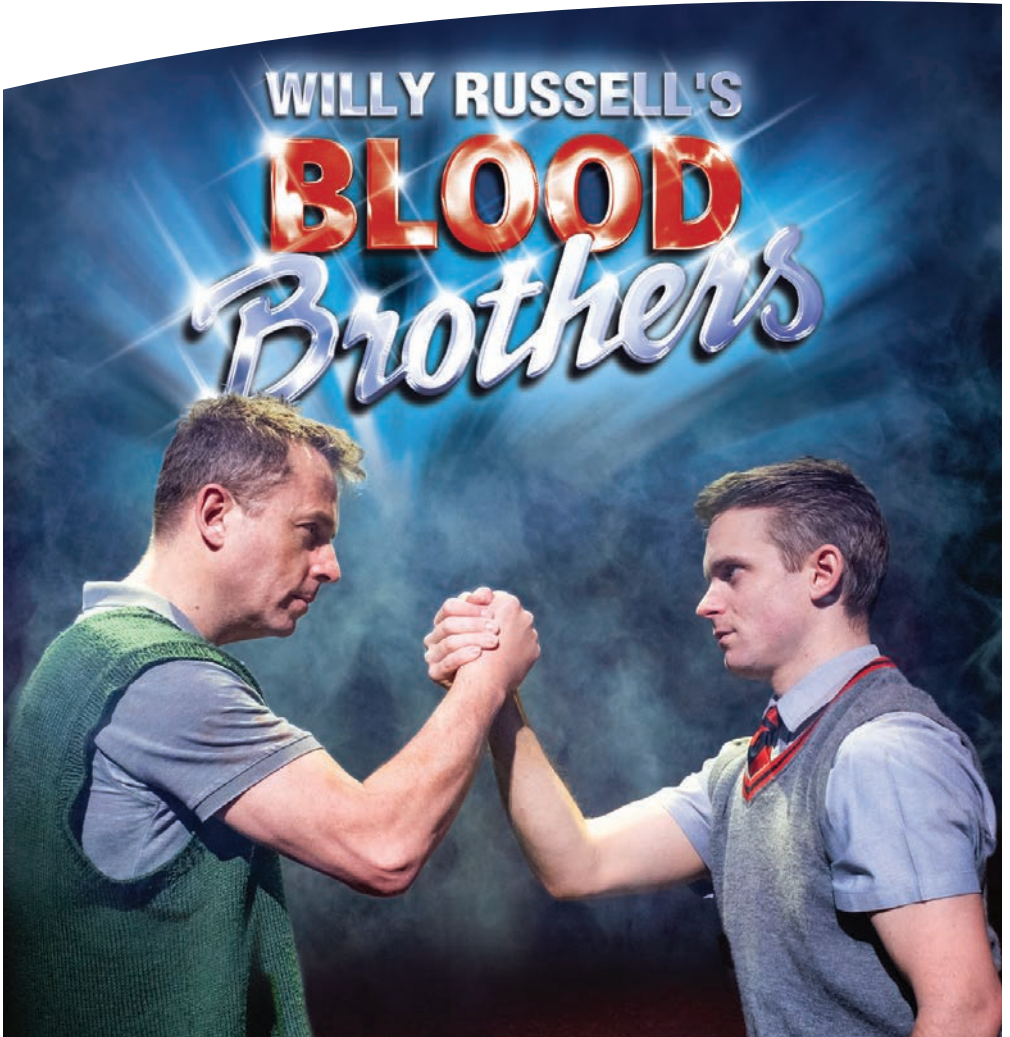

SUMMER 2025

WYVERN THEATRE & ARTS CENTRE

SWINDON

TRAFALGAR
THEATRES

GET INVOLVED

Wyvern Theatre and Swindon Arts Centre offer a range of free events aimed at those living with Dementia, their friends and families. Come along and join in with the activities, meet other people and have fun in a relaxed and friendly environment.