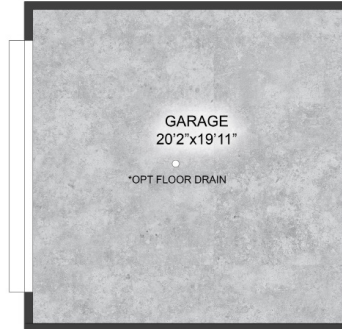

# ALTA ENHANCEMENTS

OPT SIDE ENTRY  
GARAGE

OPT BOLT-ON GARAGE  
FIRST FLOOR PLAN

\*OPT per luxury level

\*Interior & exterior virtual image renderings, used for illustration purposes