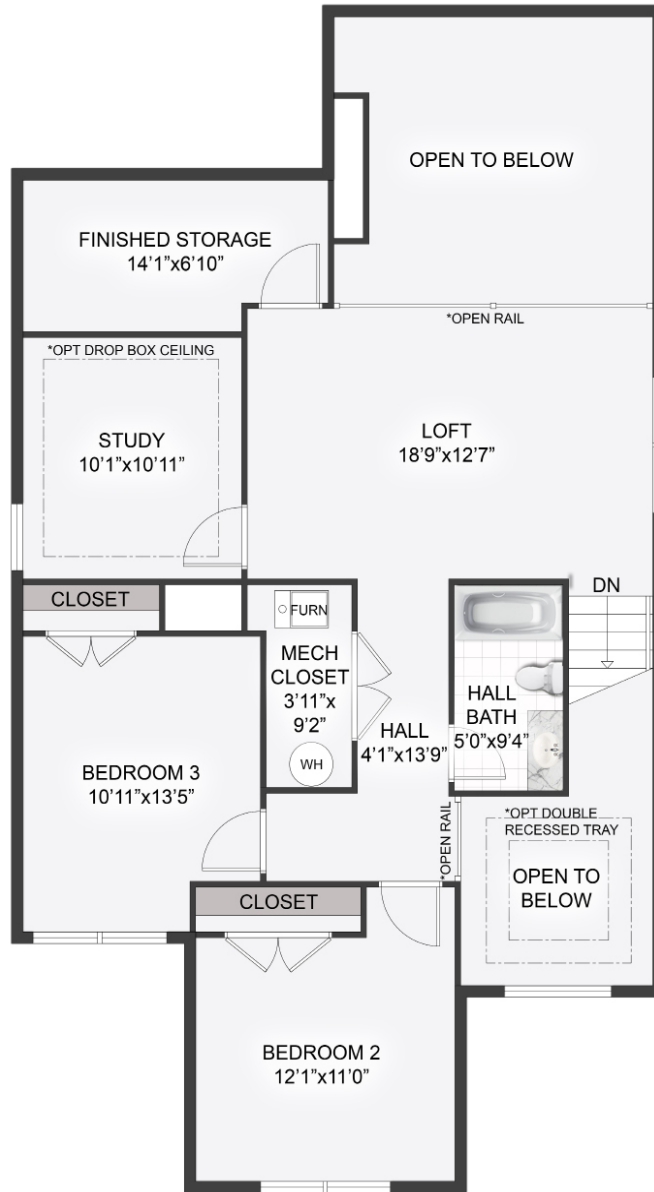

ALTA SECOND FLOOR

SILVER

EDDY HOMES

EST. 1971

Visit EddyHomes.com

Scan Here

*OPT per luxury level

*Interior & exterior virtual image renderings, used for illustration purposes