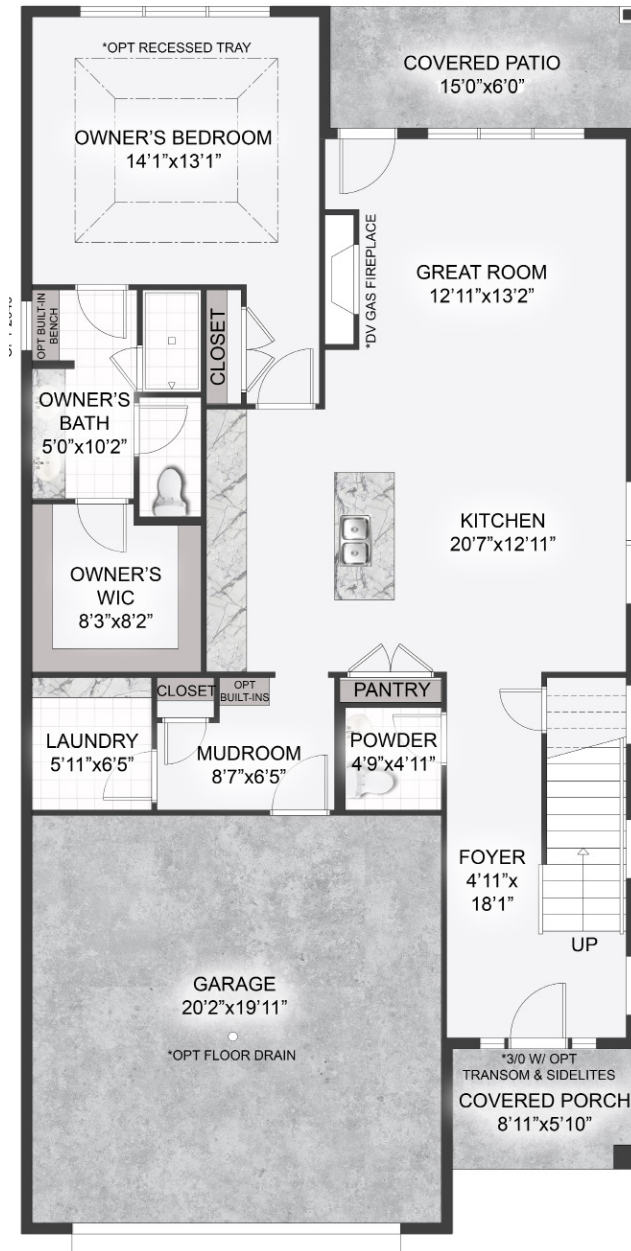

ALTA  
FLOOR PLAN

Optional elevation shown; sold separately

EDDY HOMES  
EST. 1971

MAIN-LEVEL OWNER'S SUITE HOME (BASEMENT-FREE LIVING)

3 bedroom | 2.5 bathroom | 2-3 car garage

EDDY HOMES  
EST. 1971

# ALTA FIRST FLOOR

SILVER

EDDY HOMES  
EST. 1971

Visit [EddyHomes.com](http://EddyHomes.com)

\*OPT per luxury level

\*Interior & exterior virtual image renderings, used for illustration purposes