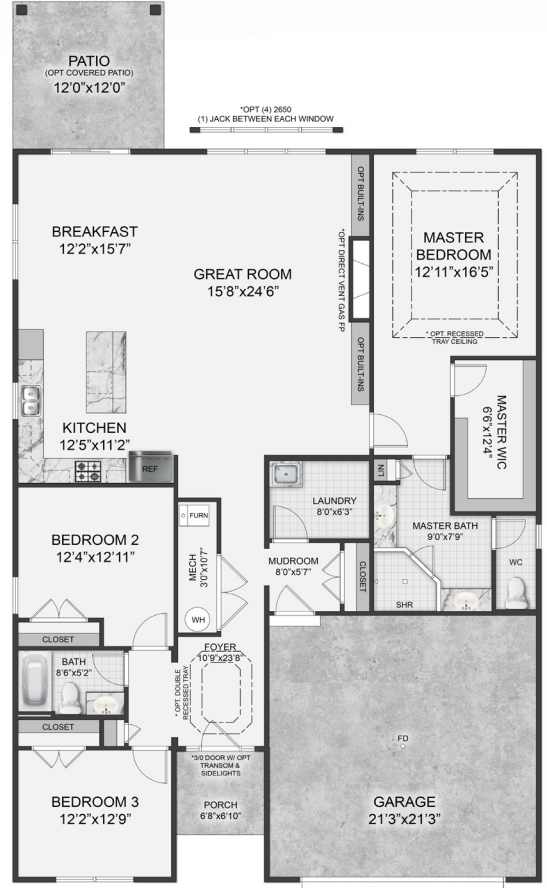

BAYWOOD
FLOOR PLAN

RANCH SINGLE-FAMILY HOME (BASEMENT-FREE LIVING)

3 bedroom | 2 bathroom | 2-3 car garage

EDDY HOMES
EST. 1971

BAYWOOD FIRST FLOOR

Basement-Free Living

SILVER

PLATINUM

OPT 2-CAR SIDE
ENTRY GARAGE

OPT 3-CAR SPLIT
ENTRY GARAGE

SILVER

PLATINUM

OPT LUXURY
MASTER BATH

OPT LUXURY
MASTER BATH

*OPT per luxury level

Interior & exterior virtual image renderings, used for illustration purposes