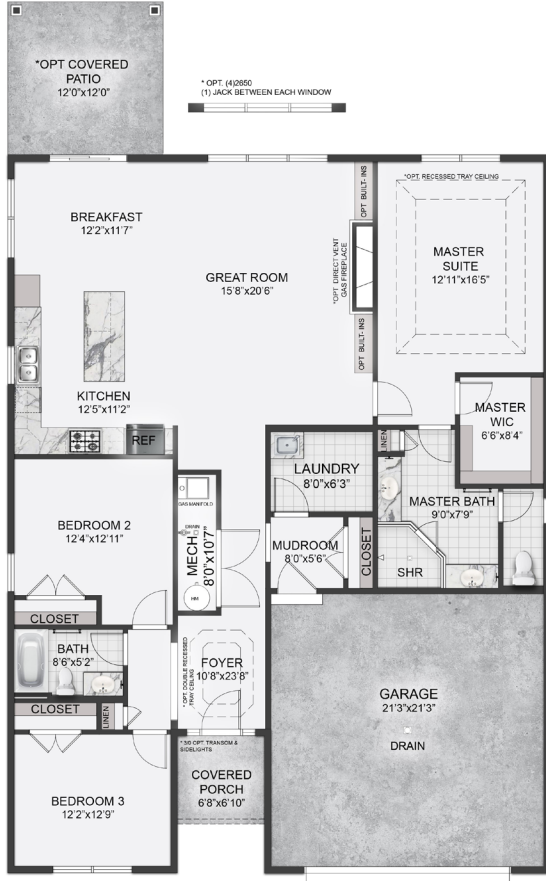

BAYWOOD
FLOOR PLAN

RANCH SINGLE-FAMILY HOME (BASEMENT-FREE LIVING)

3 bedroom | 2 bathroom | 2-3 car garage

EDDY HOMES
EST. 1971

BAYWOOD FIRST FLOOR

Basement-Free Living

SILVER

PLATINUM

OPT 2-CAR SIDE
ENTRY GARAGE

OPT 3-CAR SPLIT
ENTRY GARAGE

SILVER

PLATINUM

OPT LUXURY
MASTER BATH

OPT LUXURY
MASTER BATH

*OPT per luxury level

Interior & exterior virtual image renderings, used for illustration purposes