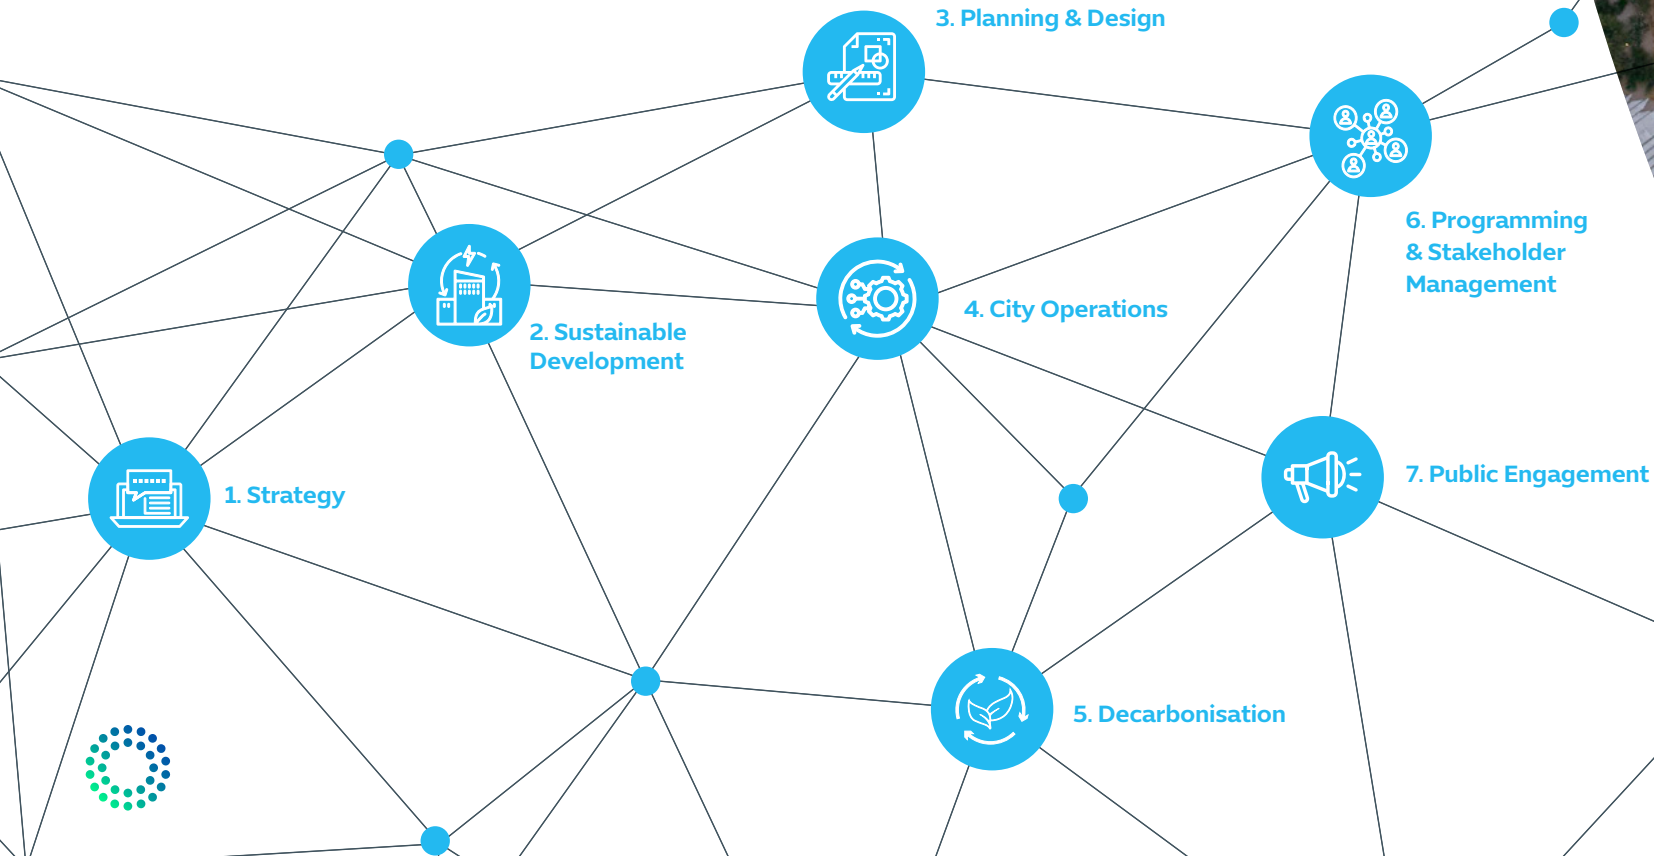

ECD is a living, breathing testbed for this ethos. Human-centric and respectful of nature, ECD is a mixed-use community that embraces socially and environmentally sustainable urban development. A creative hub of innovation, learning and problem-solving, and the home of City Advisory, it seeks to support cities everywhere in delivering on the needs of people and planet.

# EXPLORING SOLUTIONS TOGETHER

Underpinned by a commitment to knowledge exchange and iterative learning, City Advisory comprises seven distinct, yet interrelated, areas of support that seek to address challenges faced by cities worldwide. Through our ECD journey we have learned by experience how critical these are and would love to work with you on sharing and exploring solutions for your own city or community.