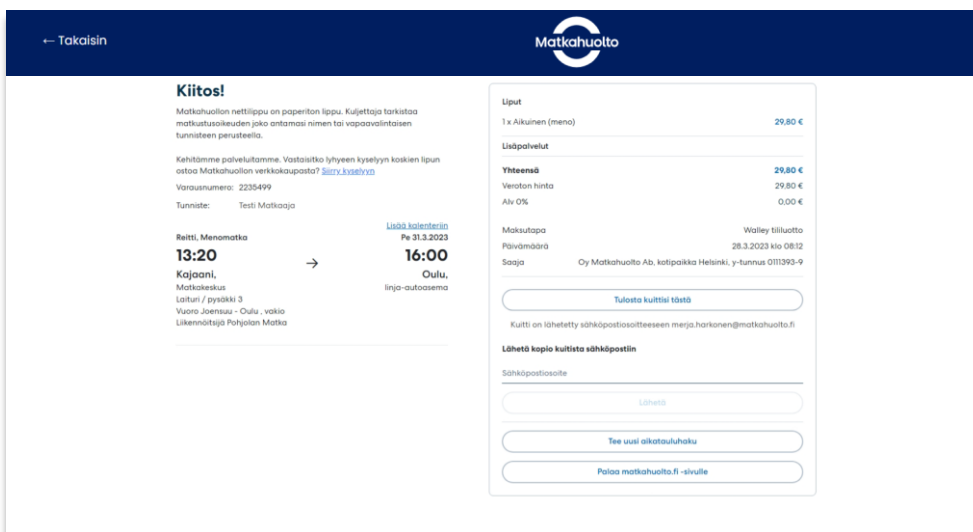

Osto on valmis. Ilmoita tunniste (matkustajan nimi tai vapaavalintainen tunniste) ja mahdollinen varausnumero matkustajalle.