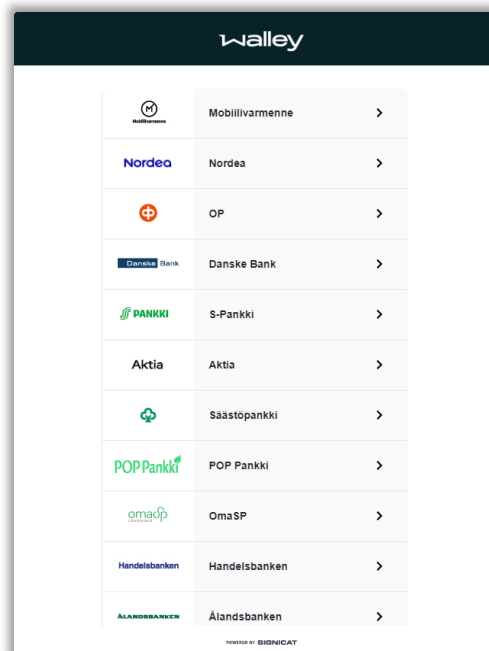

4. Walley maksutapana

Oston loppuun viemiseksi ostajan on tehtävä vahva tunnistautuminen. Ostaja siirtyy valitsemaan vahvan tunnistautumisen menetelmän.