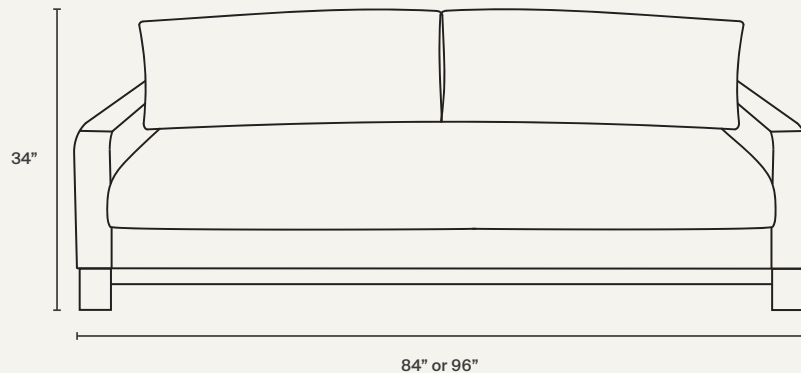

Drift Sofa

Made of a solid oak base.

Available with down or down alternative fill.

Constructed with CertiPUR-US certified foam.

Sustainably sourced wood frame features mortise and tenon joinery.

Handcrafted in the United States of domestic and imported materials.

Cream Graphite

Washed Linen:

Cream Natural Light Grey

Finish:

White Oak

DIMENSIONS

84" w x 34" d x 34" h

Weight 145 lbs

Seat Height 19"

Seat Width 75"

Seat Depth 23"

Arm Height 26.5"

Diagonal 42.5"

96" w x 34" d x 34" h

Weight 155 lbs

Seat Height 19"

Seat Width 87.5"

Seat Depth 23"

Arm Height 26.5"

Diagonal 42.5"